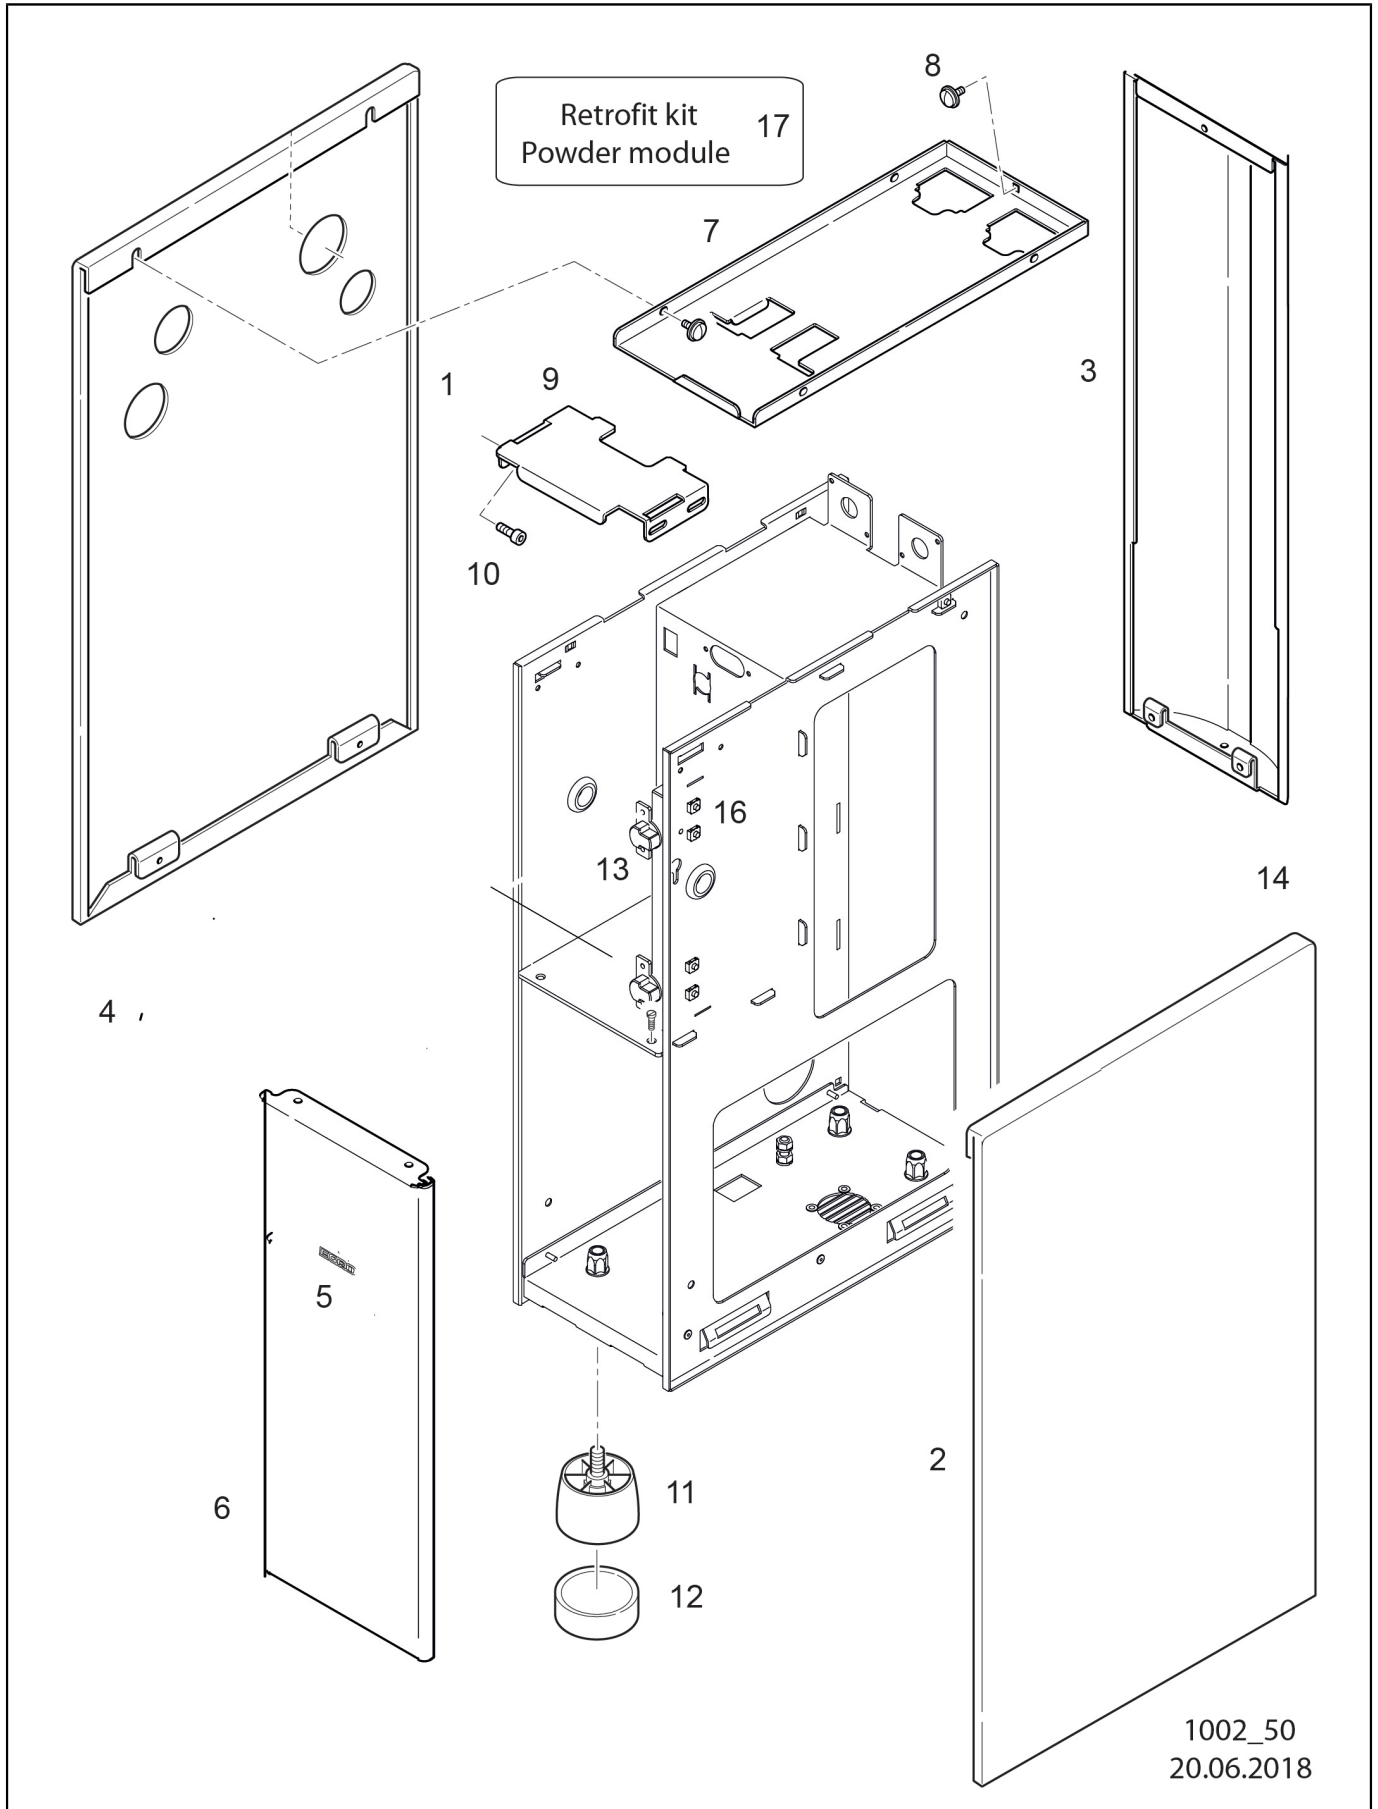

EGRO NEXT POWDER MODULE

EGRO NEXT

Index

Table 1002_50 - Housing Powder Module NEXT.....	4
Table 3003 - Electric Part/Electronic Powder Module.....	6
Table 5000_02 - POWDER MODULE SYSTEM SPOUT14.....	8
Alphanumeric index.....	10

POS.	CODE	DESCRIPTION	NOTES
1	32551069A	Side Panel Right Next+Powder Module	
	32551117A	Side Panel Next With Holes	
2	32551068A	Side Panel Next	
3	32551067A	Rear Panel Next	
4	38120122A	Front Panel Powder Module One Grey	
5	45010209	Sticker "Egro Logo" Big	
7	32331455	Closing Powder Module Hopper	
8	00046844	Screw M4 X 8 Mm	
9	32331455	Closing Powder Module Hopper	
11	24400014	Machine Foot High, Inox	
	38123568	Machine Foot	
	69000174	Machine Foot High	
12	38123852	Riser For Machine Foot	
13	69000286	Hinge	
16	00001176	Countersunk Screw M4X12 Mm	

POS.	CODE	DESCRIPTION	NOTES
1	10700984	Kit Board Powder Module One	
2	34070314	Power Supply 24V 100W	
3	00100259.001	CONNECTION CABLE USA	
	00100951.001	Connection Cable Au	
	00100951.002	Connection Cable Cn	
	00100951.004	Connection Cable Gb	
	00100951.005	Connection Cable Jp	
4	10110728	Wiring Powder Module - Coffee Machine	
5	10110727	Wiring Powder Module	
6	10110771	Wiring Motor Cpu Powder Module	
7	34030077	Main Switch	
8	34020119	Magnetic Sensor	
9	00029322	Connector Plug 3 Poles	
10	37060310	SCREW M3 X 10 TCEI INOX	