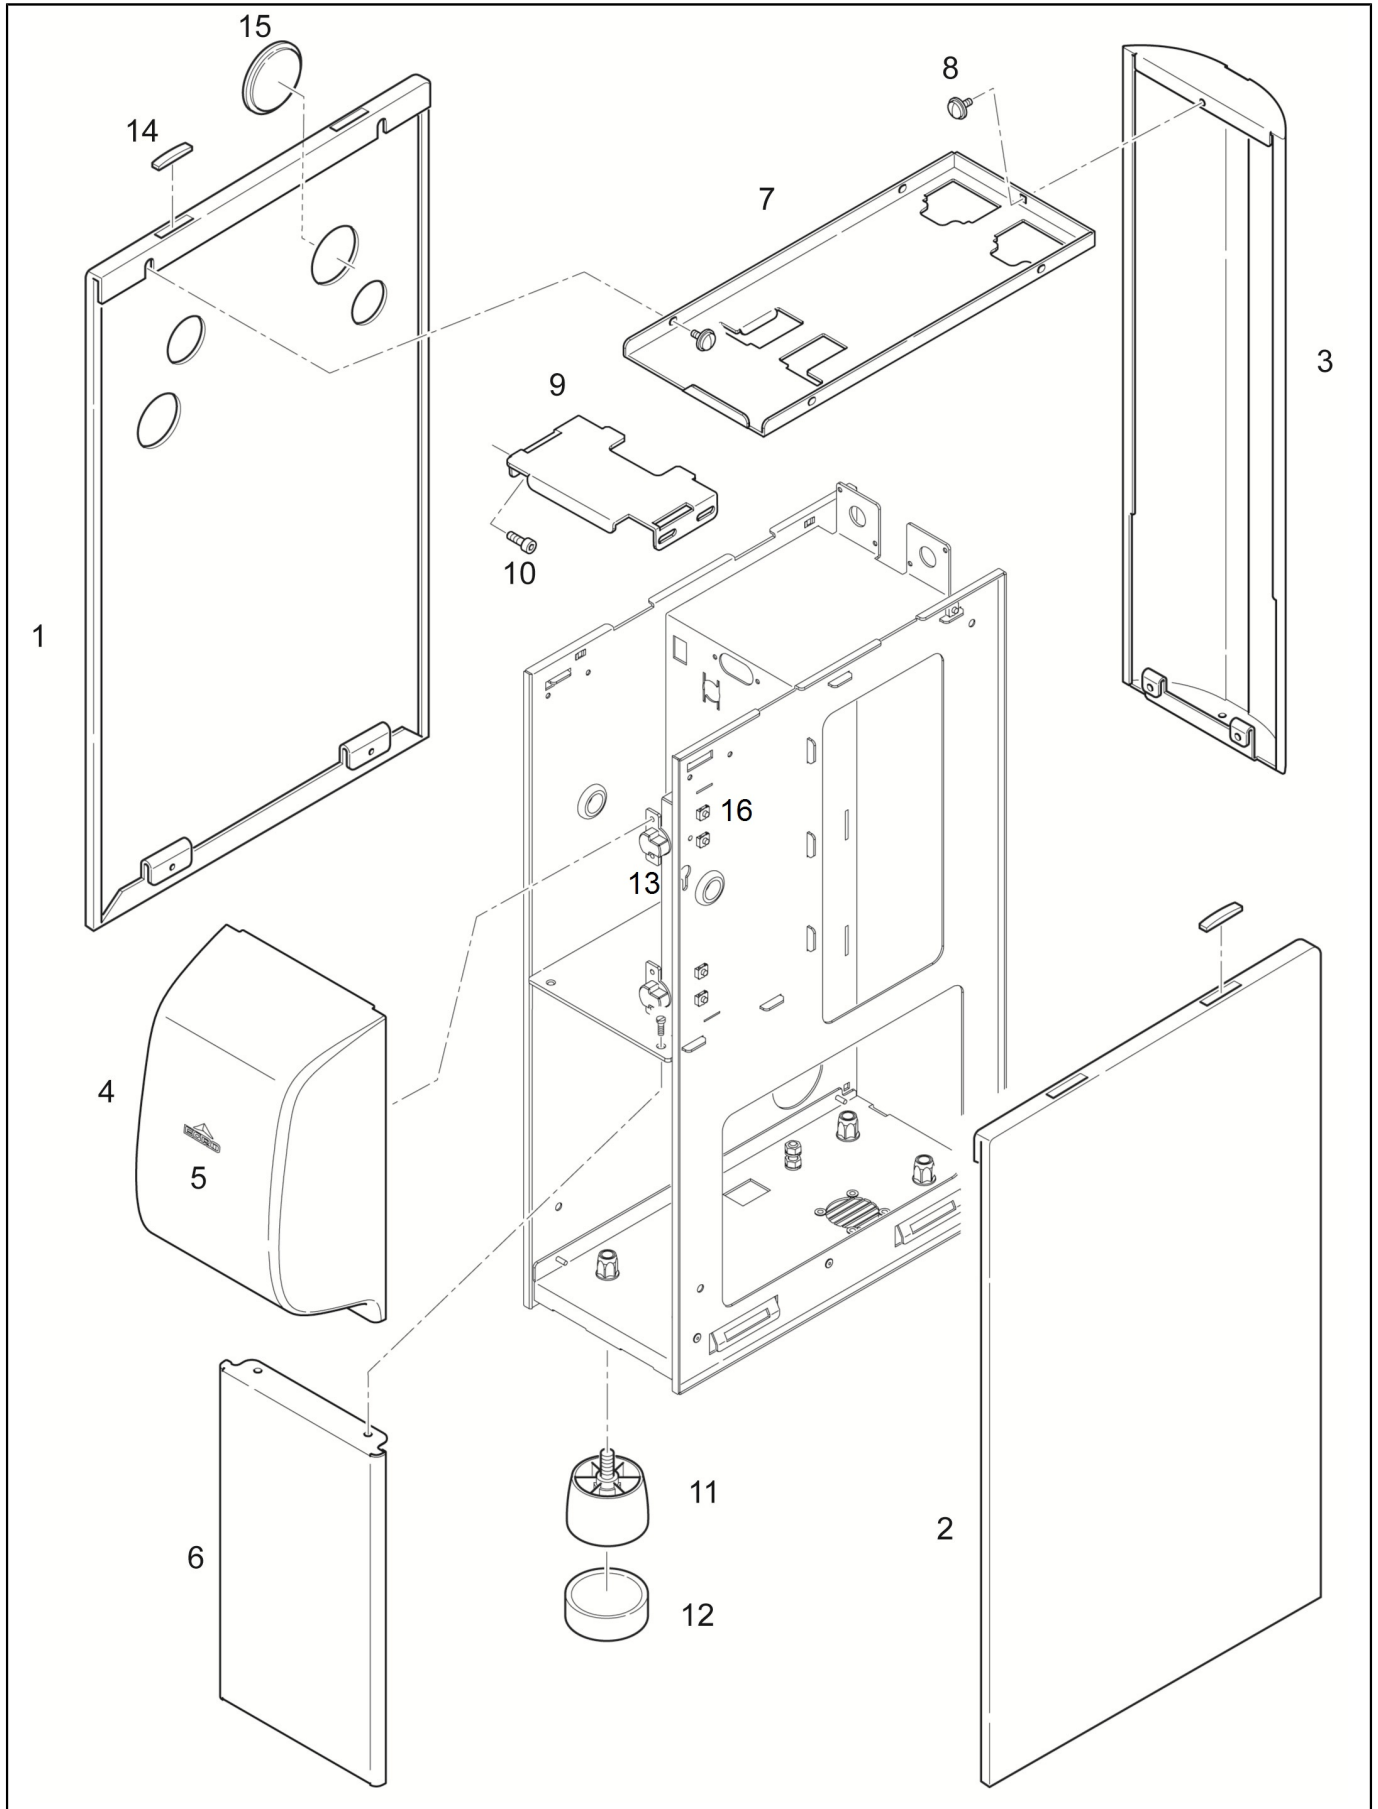

POS.	CODE	DESCRIPTION	NOTES
1	10705979	Kit Side Panel Right With Caps Powd. Mod.	
2	32551061A	Side Panel One Grey	
3	32551064A	Rear Panel Powder Module	
4	38120122A	Front Panel Powder Module One Grey	
5	45010209	Sticker &quot;Egro Logo&quot; Big	
6	32551065A	Lower Front Panel Powder Module	
7	32331457	Top Lid Powder Module	
8	00046844	Screw M4 X 8 Mm	
9	32331455	Closing Powder Module Hopper	
11	24400014	Machine Foot High, Inox	
	38123568	Machine Foot	
	69000174	Machine Foot High	
12	38123852	Riser For Machine Foot	
13	69000286	Hinge	
14	38120126	Cap Side Panel One	
15	36901951	Cap For Side Panel Holes	
16	00001176	Countersunk Screw M4X12 Mm	
17	10700182	RETROFIT KIT POWDER MODULE ONE	