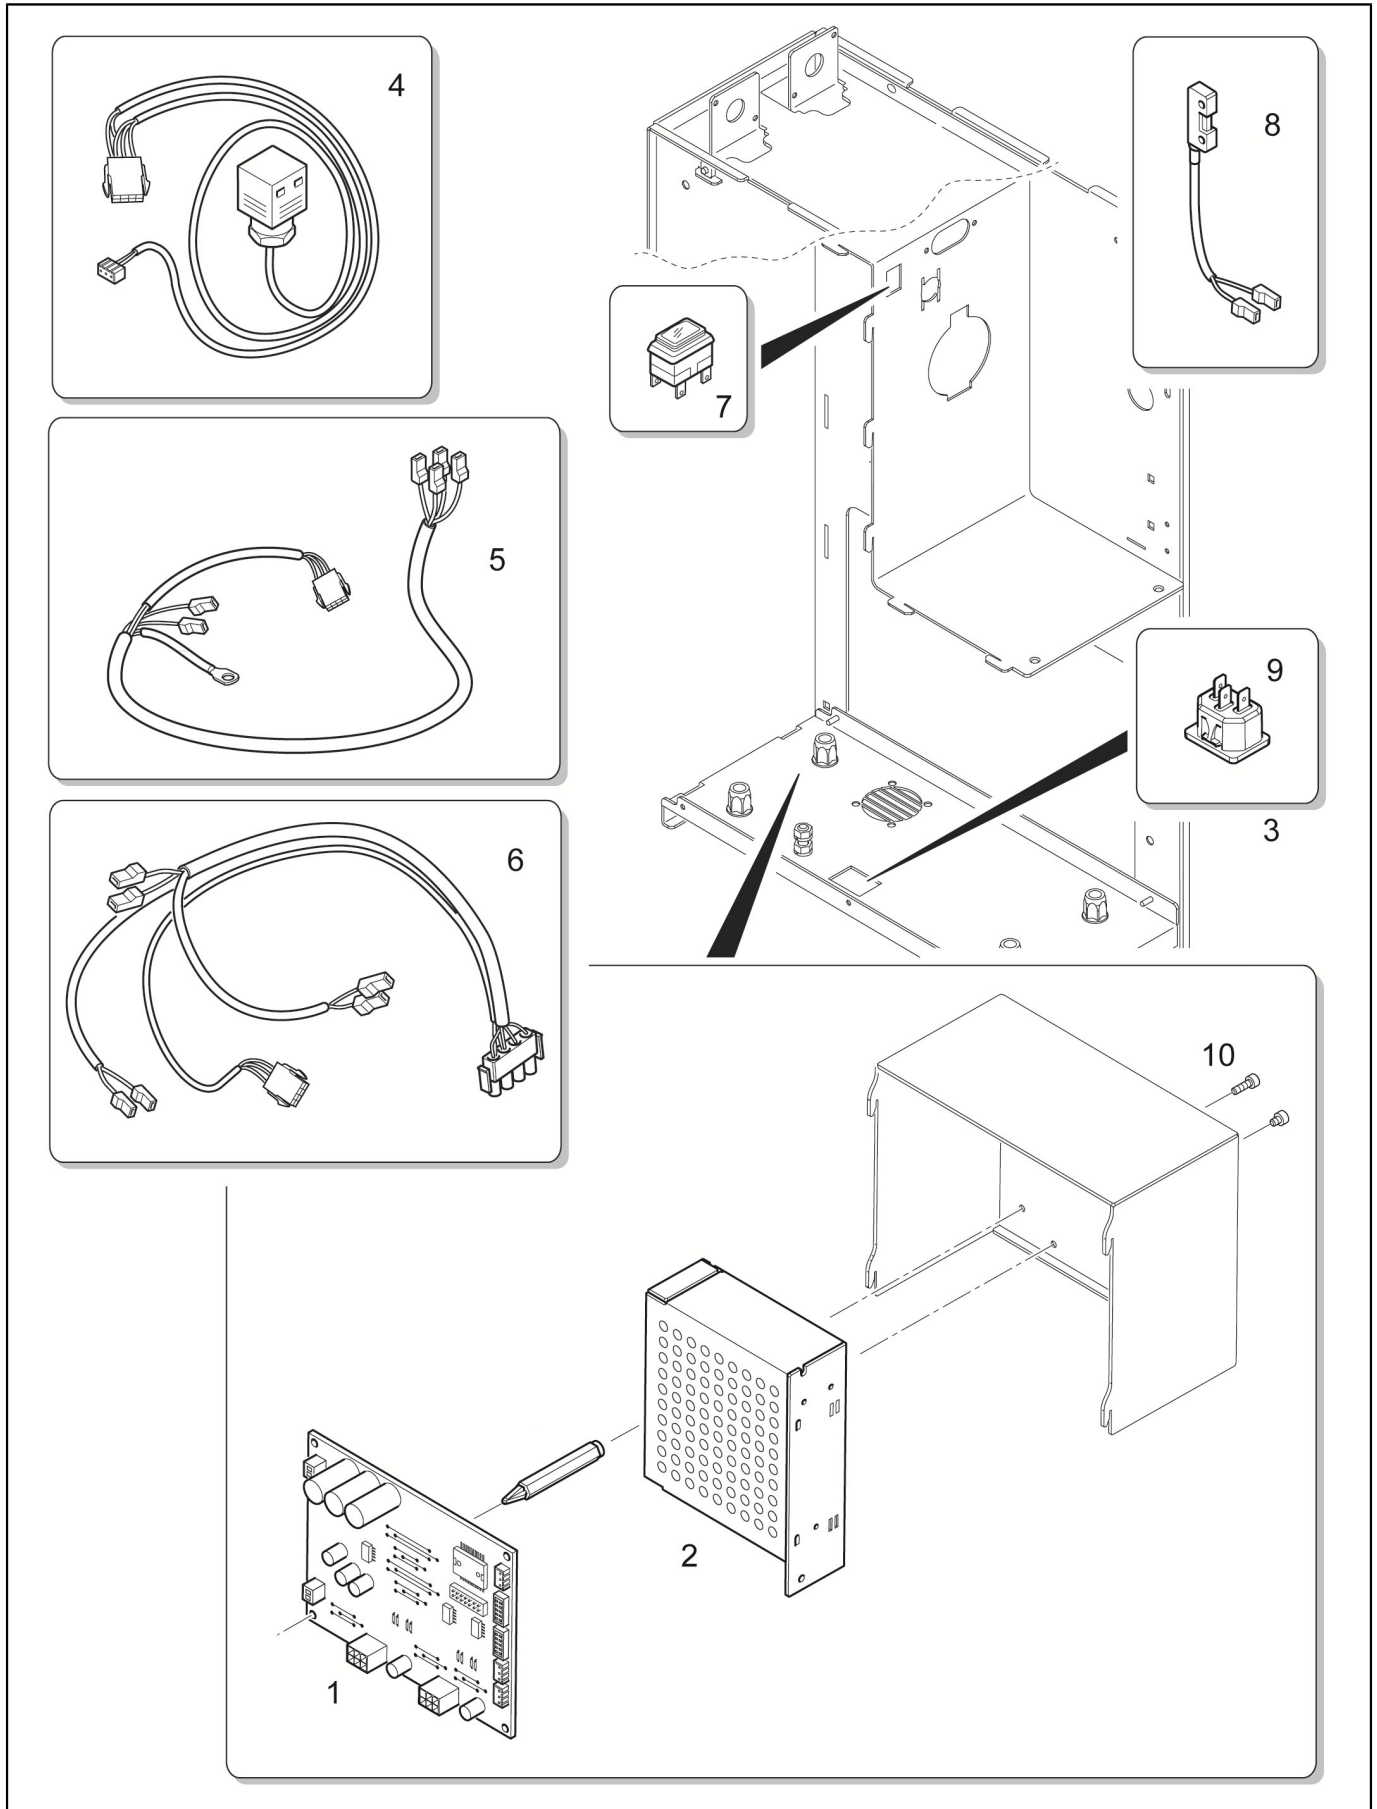

POS.	CODE	DESCRIPTION	NOTES
1	10705979	Kit Side Panel Right With Caps Powd. Mod.	
2	32551061A	Side Panel One Grey	
3	32551064A	Rear Panel Powder Module	
4	38120122A	Front Panel Powder Module One Grey	
5	45010209	Sticker &quot;Egro Logo&quot; Big	
6	32551065A	Lower Front Panel Powder Module	
7	32331457	Top Lid Powder Module	
8	00046844	Screw M4 X 8 Mm	
9	32331455	Closing Powder Module Hopper	
11	24400014	Machine Foot High, Inox	
	38123568	Machine Foot	
	69000174	Machine Foot High	
12	38123852	Riser For Machine Foot	
13	69000286	Hinge	
14	38120126	Cap Side Panel One	
15	36901951	Cap For Side Panel Holes	
16	00001176	Countersunk Screw M4X12 Mm	
17	10700182	RETROFIT KIT POWDER MODULE ONE	

POS.	CODE	DESCRIPTION	NOTES
1	10700984	Kit Board Powder Module One	
2	34070314	Power Supply 24V 100W	
3	00100259.001	CONNECTION CABLE USA	
	00100951.001	Connection Cable Au	
	00100951.002	Connection Cable Cn	
	00100951.004	Connection Cable Gb	
	00100951.005	Connection Cable Jp	
4	10110728	Wiring Powder Module - Coffee Machine	
5	10110727	Wiring Powder Module	
6	10110771	Wiring Motor Cpu Powder Module	
7	34030077	Main Switch	
8	34020119	Magnetic Sensor	
9	00029322	Connector Plug 3 Poles	
10	37060310	SCREW M3 X 10 TCEI INOX	