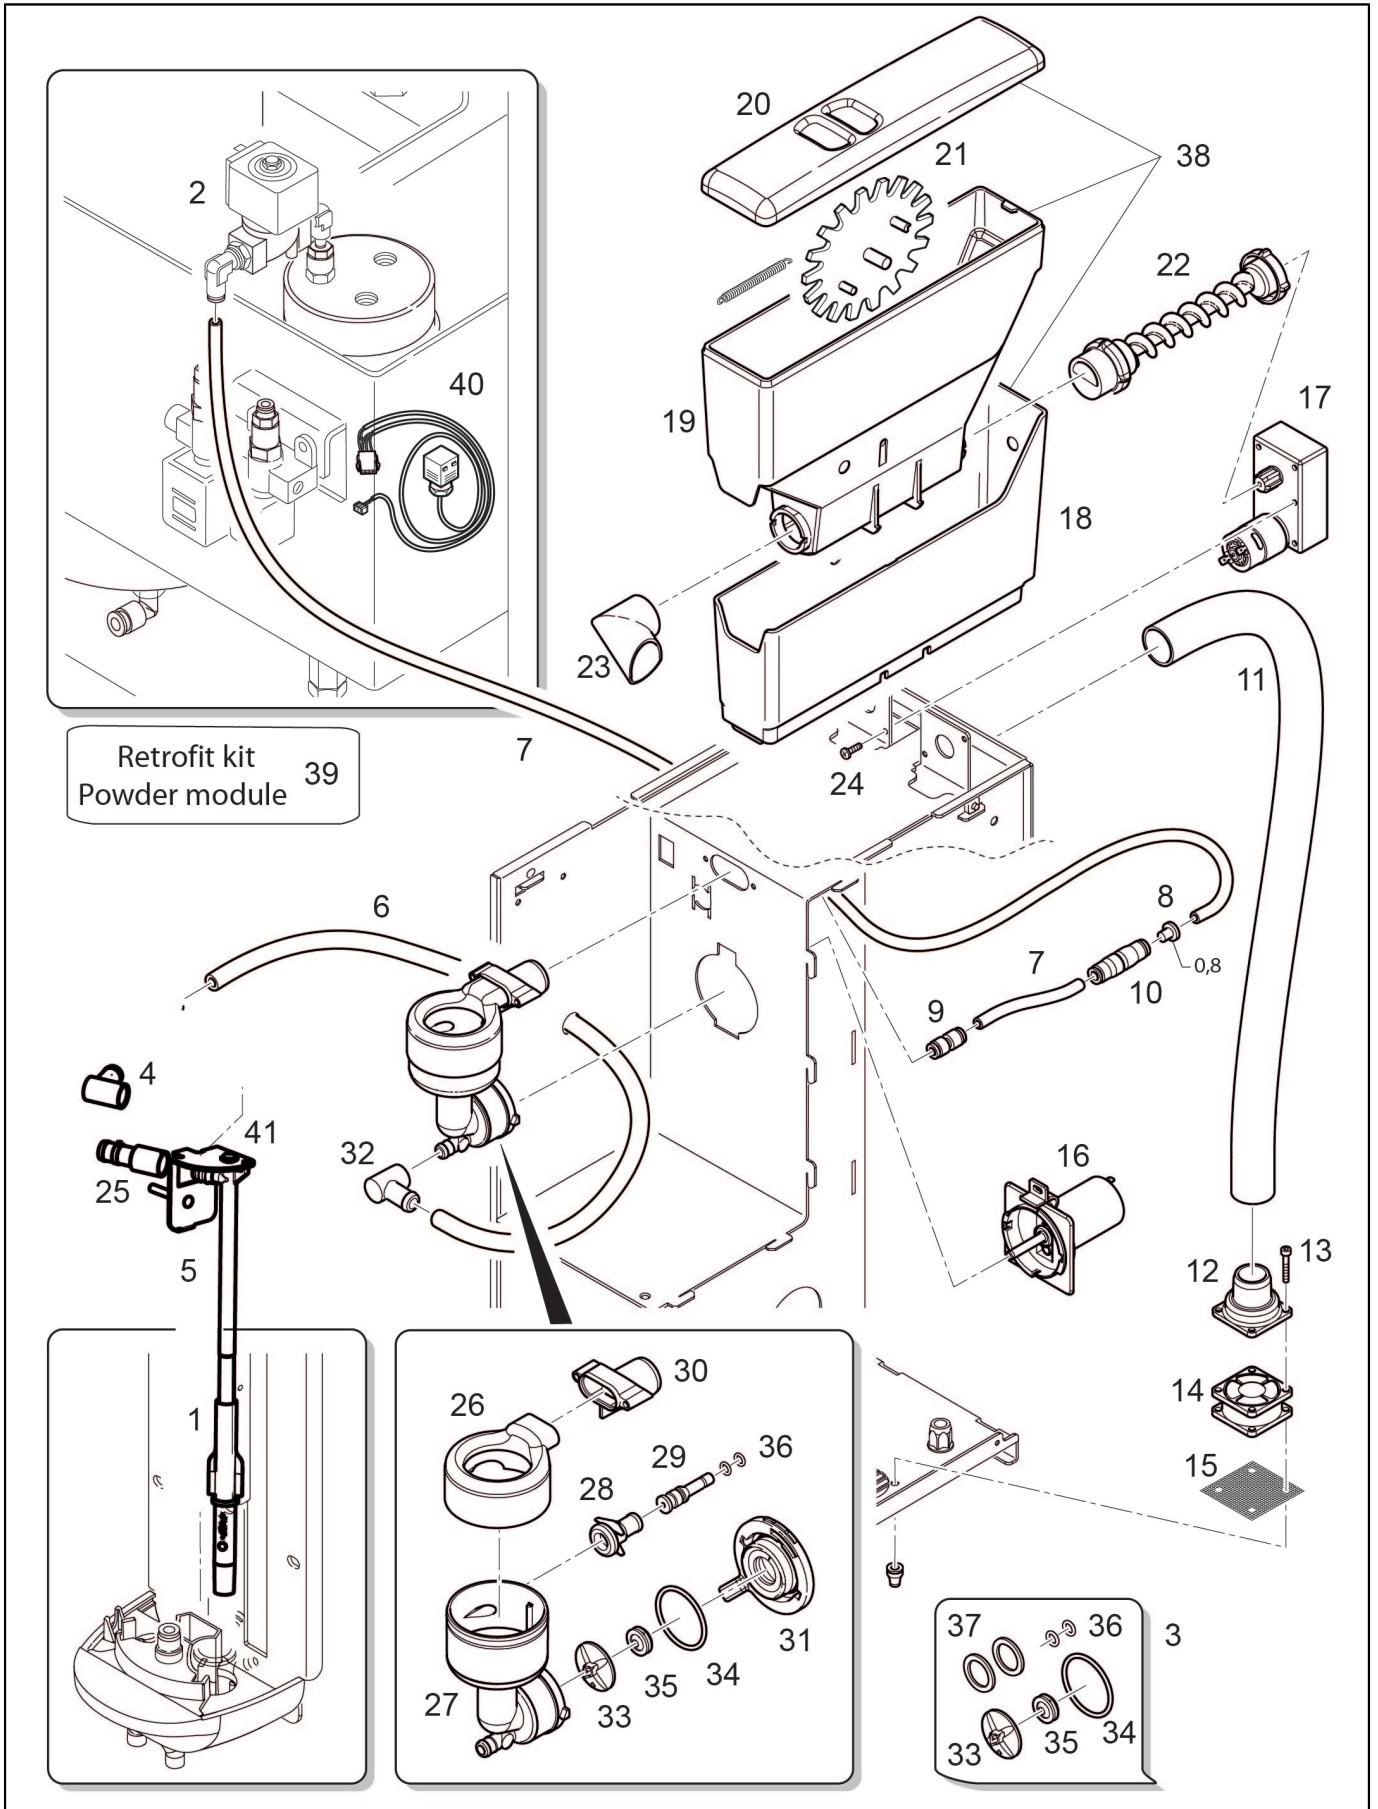

POS.	CODE	DESCRIPTION	NOTES
1	10705979	Kit Side Panel Right With Caps Powd. Mod.	
2	32551061A	Side Panel One Grey	
3	32551064A	Rear Panel Powder Module	
4	38120122A	Front Panel Powder Module One Grey	
5	45010209	Sticker &quot;Egro Logo&quot; Big	
6	32551065A	Lower Front Panel Powder Module	
7	32331457	Top Lid Powder Module	
8	00046844	Screw M4 X 8 Mm	
9	32331455	Closing Powder Module Hopper	
11	24400014	Machine Foot High, Inox	
	38123568	Machine Foot	
	69000174	Machine Foot High	
12	38123852	Riser For Machine Foot	
13	69000286	Hinge	
14	38120126	Cap Side Panel One	
15	36901951	Cap For Side Panel Holes	
16	00001176	Countersunk Screw M4X12 Mm	
17	10700182	RETROFIT KIT POWDER MODULE ONE	

POS.	CODE	DESCRIPTION	NOTES
1	10700984	Kit Board Powder Module One	
2	34070314	Power Supply 24V 100W	
3	00100259.001	CONNECTION CABLE USA	
	00100951.001	Connection Cable Au	
	00100951.002	Connection Cable Cn	
	00100951.004	Connection Cable Gb	
	00100951.005	Connection Cable Jp	
4	10110728	Wiring Powder Module - Coffee Machine	
5	10110727	Wiring Powder Module	
6	10110771	Wiring Motor Cpu Powder Module	
7	34030077	Main Switch	
8	34020119	Magnetic Sensor	
9	00029322	Connector Plug 3 Poles	
10	37060310	SCREW M3 X 10 TCEI INOX	