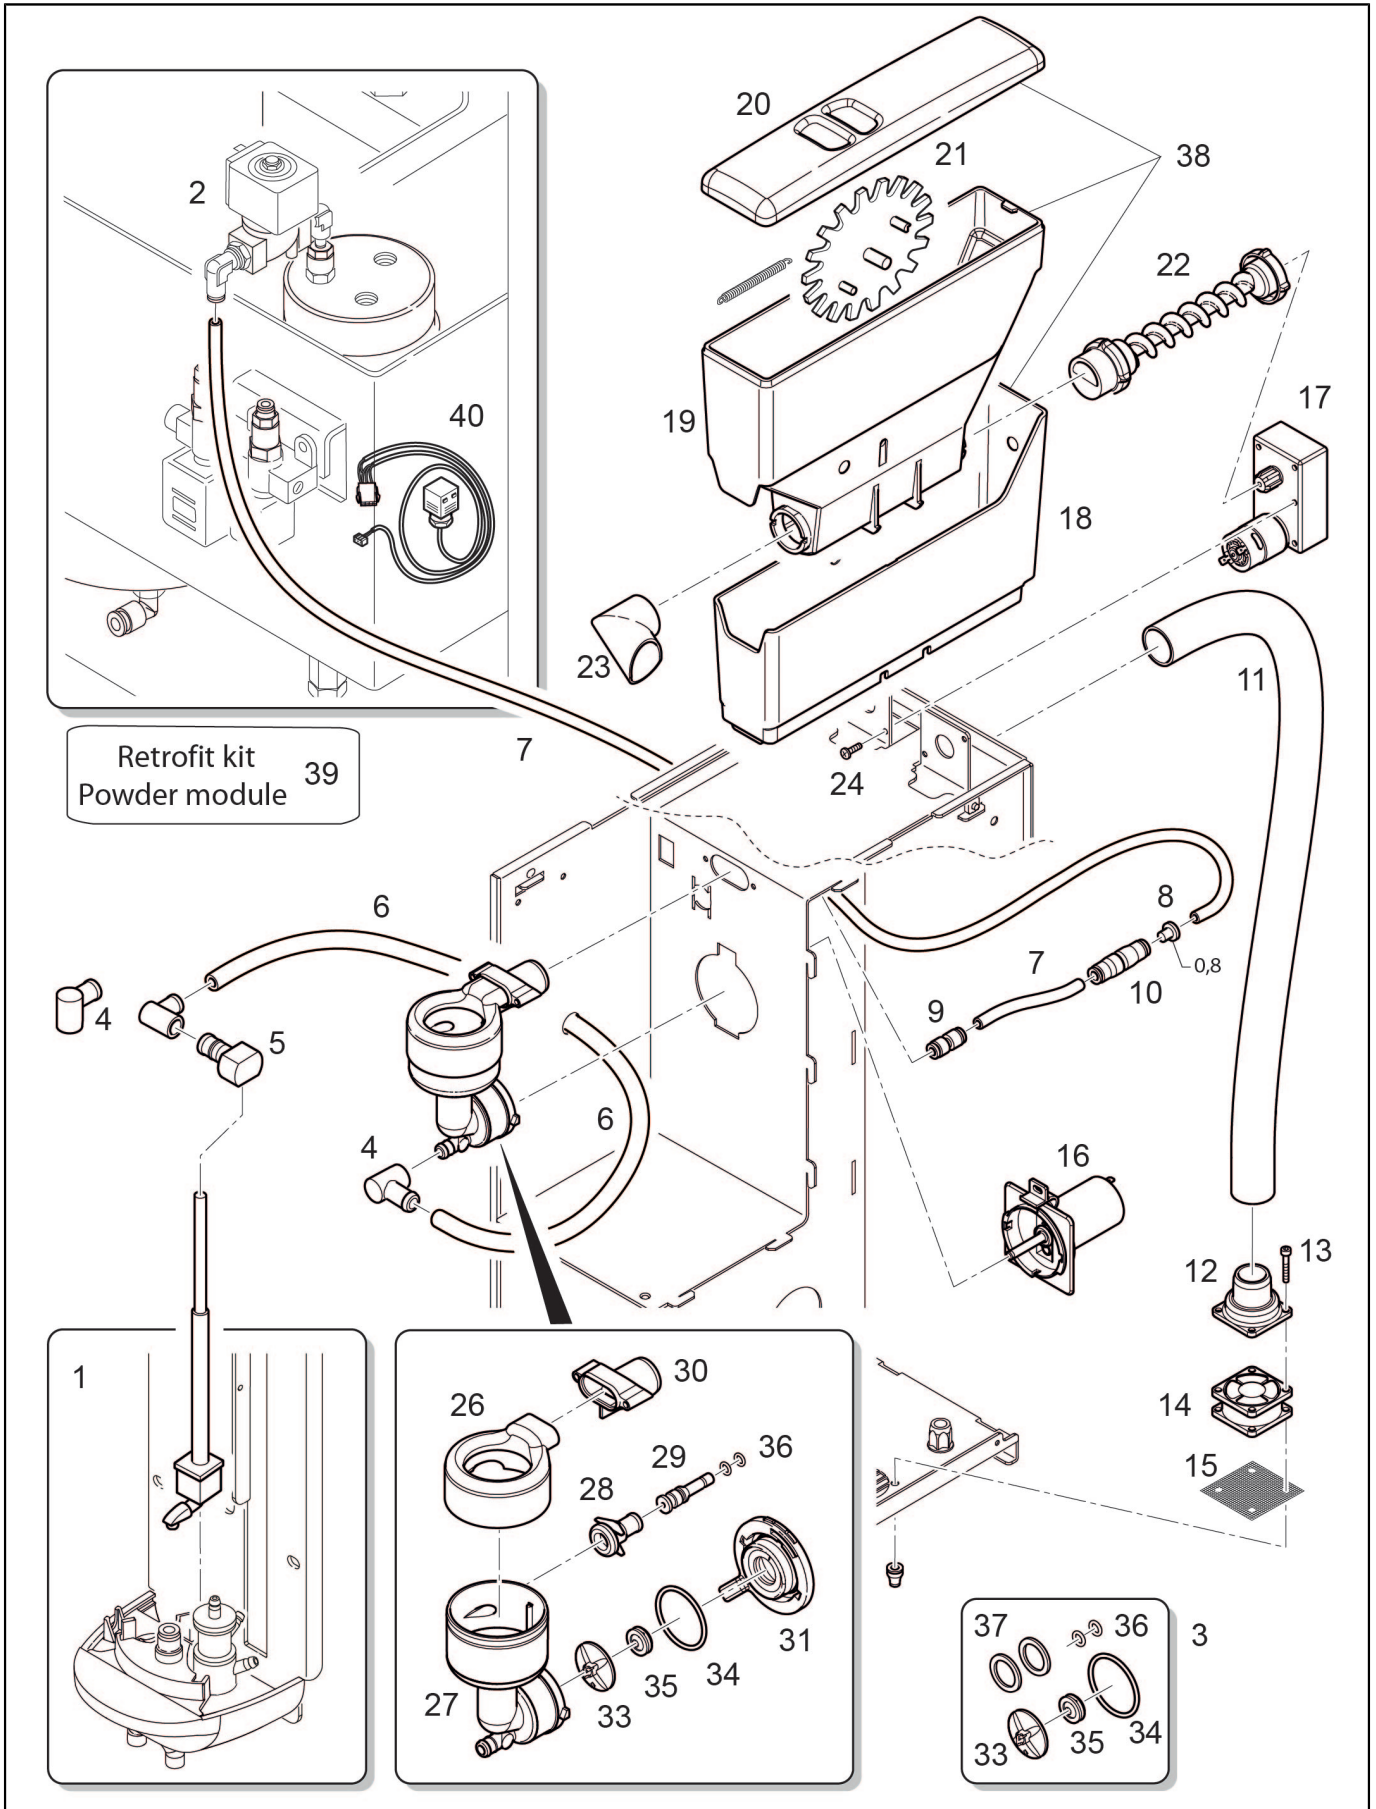

POS.	CODE	DESCRIPTION	NOTES
1	10705657	Coffee Outlet Powder Module One	
2	00054430	Valve 2/2 24V Hot Water	
	00100558.001	Valve 2/2 Water T30 (Acl)	
	00100560.001	Plunger 2/2 Water T30 (Acl)	
3	10700284	Service Kit Powder Module	
4	38120150	Chocolate Pipe Connector	
5	38120149	Upper Pipe Connector Powder Module	
6	00004475	Silicon Hose D. 12 X 8 Mm	
7	38228072	Teflon Hose Fep D. 4,0 X 2,5	
8	38120127	Restriction Ring Little White	
9	69200119	Fast Connector 6 X 4 90	
10	69200148	Straight Connector 4 X 4 Ppsu	
11	36901803	Suction Pipe 29,6 X 25	
12	38120146	Fun Adapter Powder Module	
13	37060330	Screw M3 X 30 Tcei Inox	
14	10110469	Air Suction Fan	
15	32920013	Fan Protection Grid Powder Module	
16	34010012	Powder Mixer Motor 24V	
17	34010010	Powder Hopper Motor 24V	
18	38120124	Powder Hopper Lower Part	
19	38120123	Powder Hopper Upper Part	
20	38120125	Powder Hopper Lid	
21	38120136	Powder Hopper Wheel	
22	38120130	Front Flange Pm	
	38120131	Rear Flange Powder Module	
	38120132	Plastic Nut Powder Hopper	
	38120133	Plastic Nut Powder Hopper	
	38120137	Feeder Powder Hopper	
23	38120134	Left Powder Slider	
	38120135	Right Powder Slider	
24	00030511	Screw	
26	38120139	Suction Funnel Powder Module	
27	38120143	Mixer Container Powder Module	
28	38120140	Mixer Adapter Powder Module	
29	23000202	Water Inlet Mixer Powder Module	
30	38120145	Mixer Manifold Powder Module	
31	38120141	Fixing Mixer Powder Module	
32	38120144	Mixer Outlet Pipe Powder Module	
33	38120142	Mixer Fan Powder Module	
34	69150004	O-Ring 65Sh For Mixer Group	
35	69150003	Internal Gasket Silicon Red	
36	00002197	O-Ring 5,28 X 1,78 Nbr 70Sh	
37	69150002	O-Ring Silicone 65Sh 3075 Red	
38	10705597	Powder Hopper Left Egro One	
	10705598	Powder Hopper Right Egro One	
39	10700182	RETROFIT KIT POWDER MODULE ONE	
40	34300072	Cable+Plug