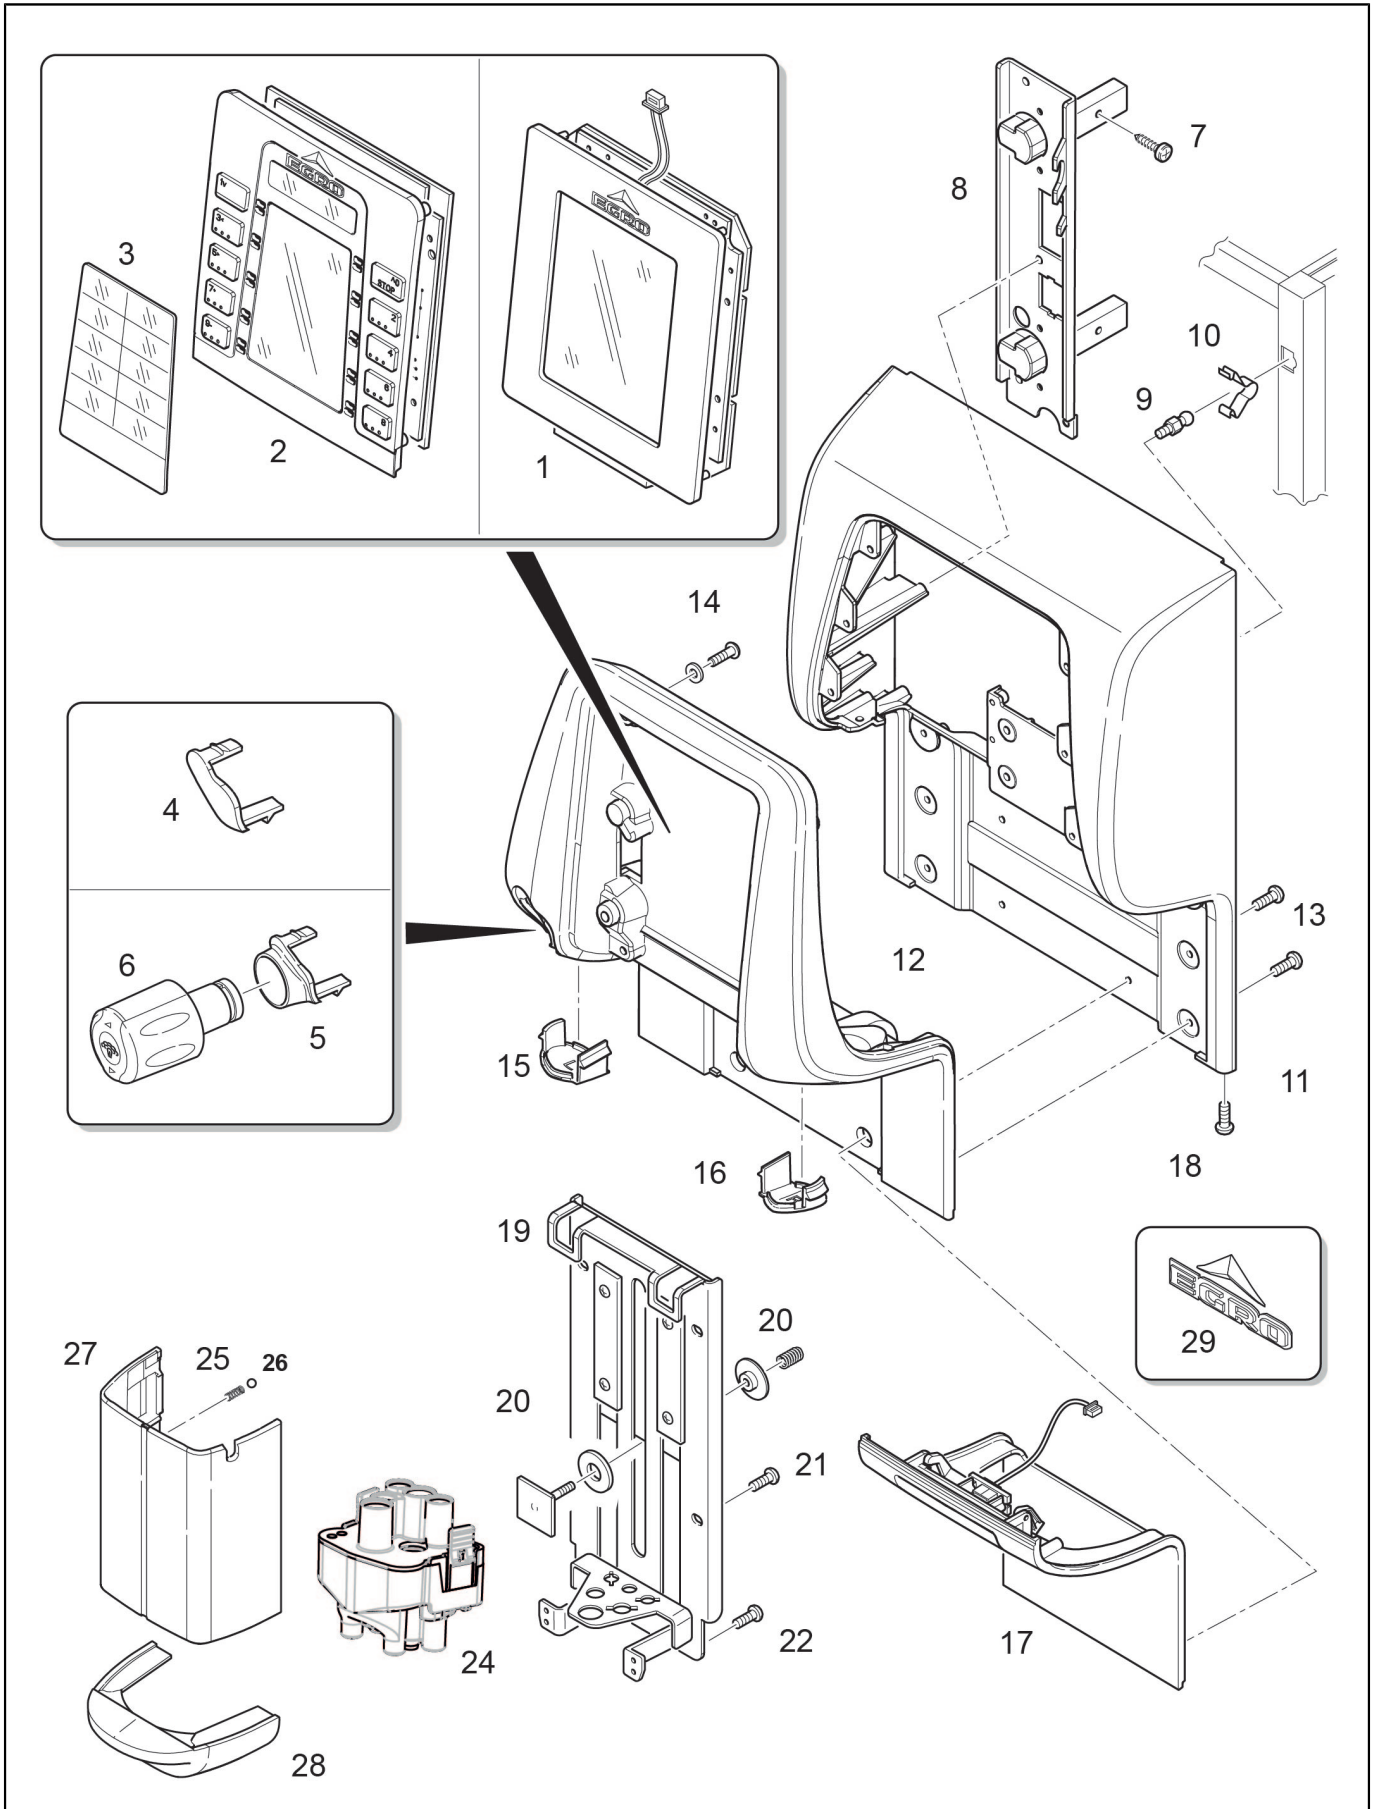

POS.	CODE	DESCRIPTION	NOTES
1	10700989	Kit Touch Screen Egro One Capacitive	
2	10701659 10705964	Kit Keypad Button One Keypad One	
3	38120086	Buttons Slider Label	
4	38120088 38120256	Cover Steam Handel Front Steam Cap Two	
5	38120087	Cover	
6	10060189	Steam Tap/16	
7	37040411	Screw M4X 10Mm Tsp Cross Inox	
8	10705710	Hing Holder Plate	
9	37901002	Lock Bolt	
10	39920006	Clamp	
11	21000010A 21000010B	Front Panel One Grey Front Panel One Black	
12	38120077	Control Panel One	
13	37030409	Screw M4 X 8 Tcb	
14	34200326 37155025	Clip With Screw Fix 12,7 Screw 4,2X25 Tc Cros	
15	38120089 38120257	Cover Steam Spout Lower Steam Cap Two	
16	38120090 38120258	Cover Hot Water Spout Water Cap Two	
17	10705592 34070075 36901952	Usb Wired Assy One Wiring Set J6 With Usb Connector (Touch Pad) Rubber Seal Touchscreen One Touch	
18	37040420	Hex Socket Head Screw M4 X 20 Mm	
19	10701142 10701143	Qm Nms Outlet Slider One/Zero Assy. Tm Xp Nms Outlet Slider Assy.	
20	00045532 10701142 32331775 32331779 37155003 37155012	Glider Qm Nms Outlet Slider One/Zero Assy. Bracket Powder Outlet Coffee Oulet Spring Bracket Screw Atf Pt 3X6 Tcb Ph Screw 4 X 14 Tcb Ph	
21	00000932 37155012 38120317	Hex Socket Head Screw M5 X 12 Mm Screw 4 X 14 Tcb Ph Gear Bearing Holder	
22	00030511	Screw	
24	10701391 38120209	Standard Spout D. 6.3Mm Lower Spout Nms D5.5	only pinch valve version
25	39110062	At Ball Spring	
26	37900115	Ball 1/4 100	
27	10905117 10905122	Cover Cover Quick Milk	
28	38120211	Handle Brewing Outlet	
29	45010208 45010209	Sticker Egro Logo Small Sticker Egro Logo Big