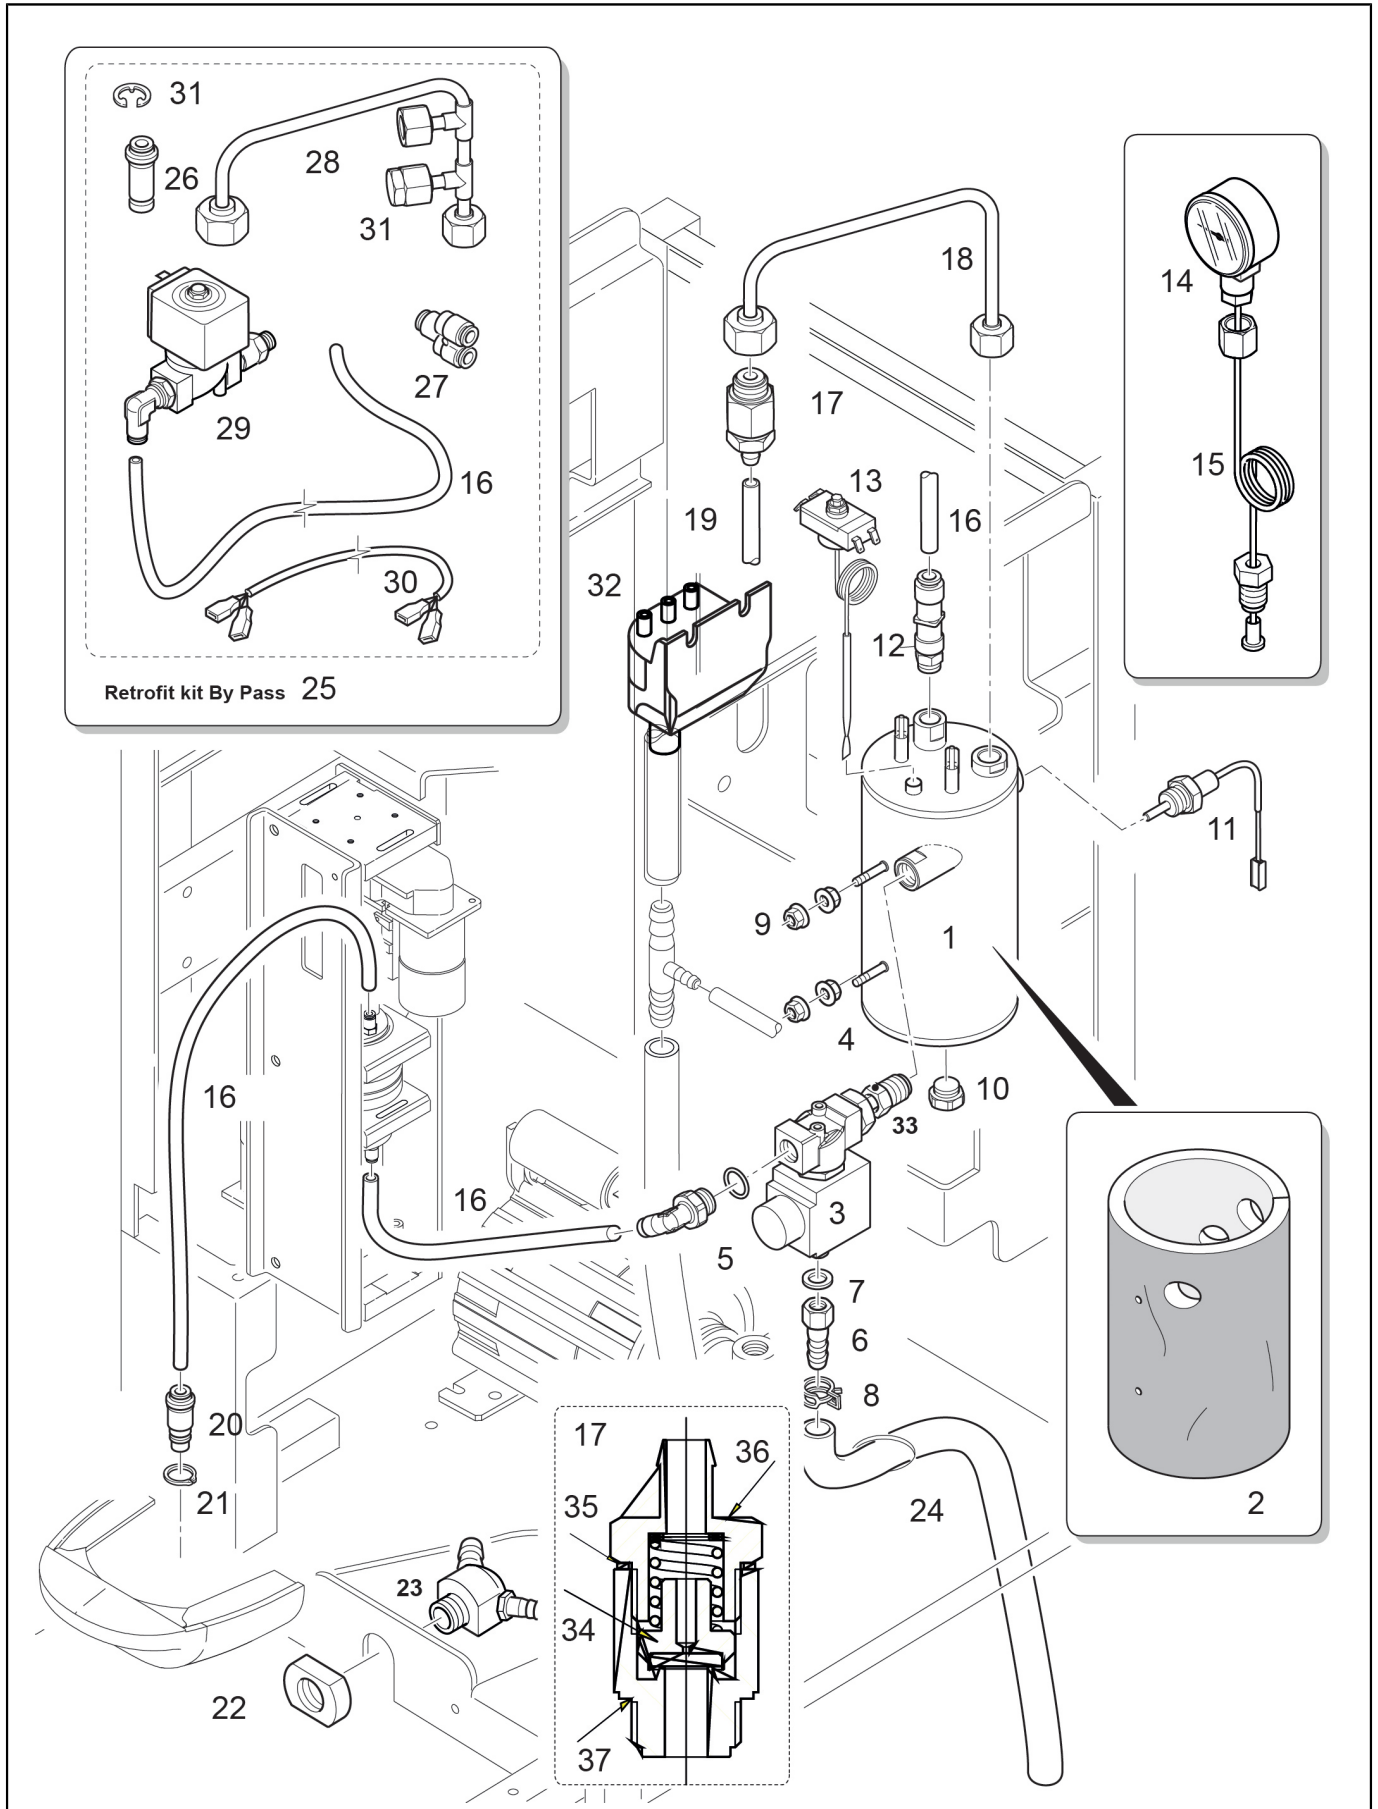

POS.	CODE	DESCRIPTION	NOTES
1	10020002 10020038 10020038 10701094	Boiler 230V 2500W Dhe Assy. Boiler 230V 2500W Coffee Incoloy 800 Boiler 230V 2500W Coffee Incoloy 800 Retrofit Kit Coffee Boiler 2,5Kw 0,5L Dhe	
2	69000415	Boiler Insulation	
3	00100147.001 00100149.001 10060607 10060607 34040178 34040181 34040184	Operator Kit 3/2 Way Water T30 (Acl) Plunger 3/2 Water T30 (Acl) Electrovalve Coffee Boiler Electrovalve Coffee Boiler Plunger 3/2 T30 (Sirai) MI316 Operator Kit 3/2 Ways T30 24V Sirai Valve 3/2 24V T30 (Sirai)	to be used on machine before S/N 12011960 PIN 119415 da utilizzare su macchine precedenti la N/F 12011960 PIN 119415 to be used on machine before S/N 12011960 PIN 119415 da utilizzare su macchine precedenti la N/F 12011960 PIN 119415 to be used on machine after S/N 12011960 PIN 119415 da utilizzare su macchine successive la N/F 12011960 PIN 119415 to be used on machine after S/N 12011960 PIN 119415 da utilizzare su macchine successive la N/F 12011960 PIN 119415 f
4	10042199	Pipe Valve-Boiler Coffee Zero	
5	69200142	Elbow Connector G1/4X4 Ppsu	
6	23000322	Rubber Holder Valve Coffee Zero-One	
7	27350014	Copper Gasket 12.5X9.8X1.5	
8	00055794	Wire Hose Clamp 159 Mm	
9	00001521	Keps Nut M5	
10	23000309	Plug With Ogive 1/8	
11	10110729 10701642	Extension Cable Temperature Sensor Temperature Sensor With O-Ring	
12	69200173	Check Valve 4 X G1/8	replacement for ../ Ersatz für 69200143
13	32331780 34200323	Thermostat Fixing Bracket High Limit Thermostat 140/15 220V	
14	35002509 35002513	Manometer Pumpe 0-16 D. 44 Manometer Pumpe 0-16	only used at black frame / nur verwendet bei schwarzem Gehäuse
15	69000244	Pipe Pump Manometer	
16	38228072	Teflon Hose Fep D. 4,0 X 2,5	
17	10060009 10060479 27350001	Gasket Holder With Viton Gasket Expansion Valve 8 X G 3/8 Gasket 3/8 X 1 Copper	
18	10042099	PIPE EXPANSION VALVE COFFEE BOILER	
19	00004474	Silicon Hose D. 8 X 5 Mm	
20	00100038.001 10701020	O-Ring 8,73 X 1,78 Mvq Coffee Injector	
21	00100186.013	Snap Ring D. 13 Inox	
22	23000320	Nut Drain Connection	
23	20200251	Drain Connector One	
24	00004473	Silicon Hose D. 14 X 9 Mm	
25	10701148	Retrofit Kit Bypass With 2,5Kw Boiler	
26	00100043.001 10701019	O-Ring 6,75 X 1,78 Mvq Central Injector/14	
27	69200187	Y Connector D.4 Ppsu