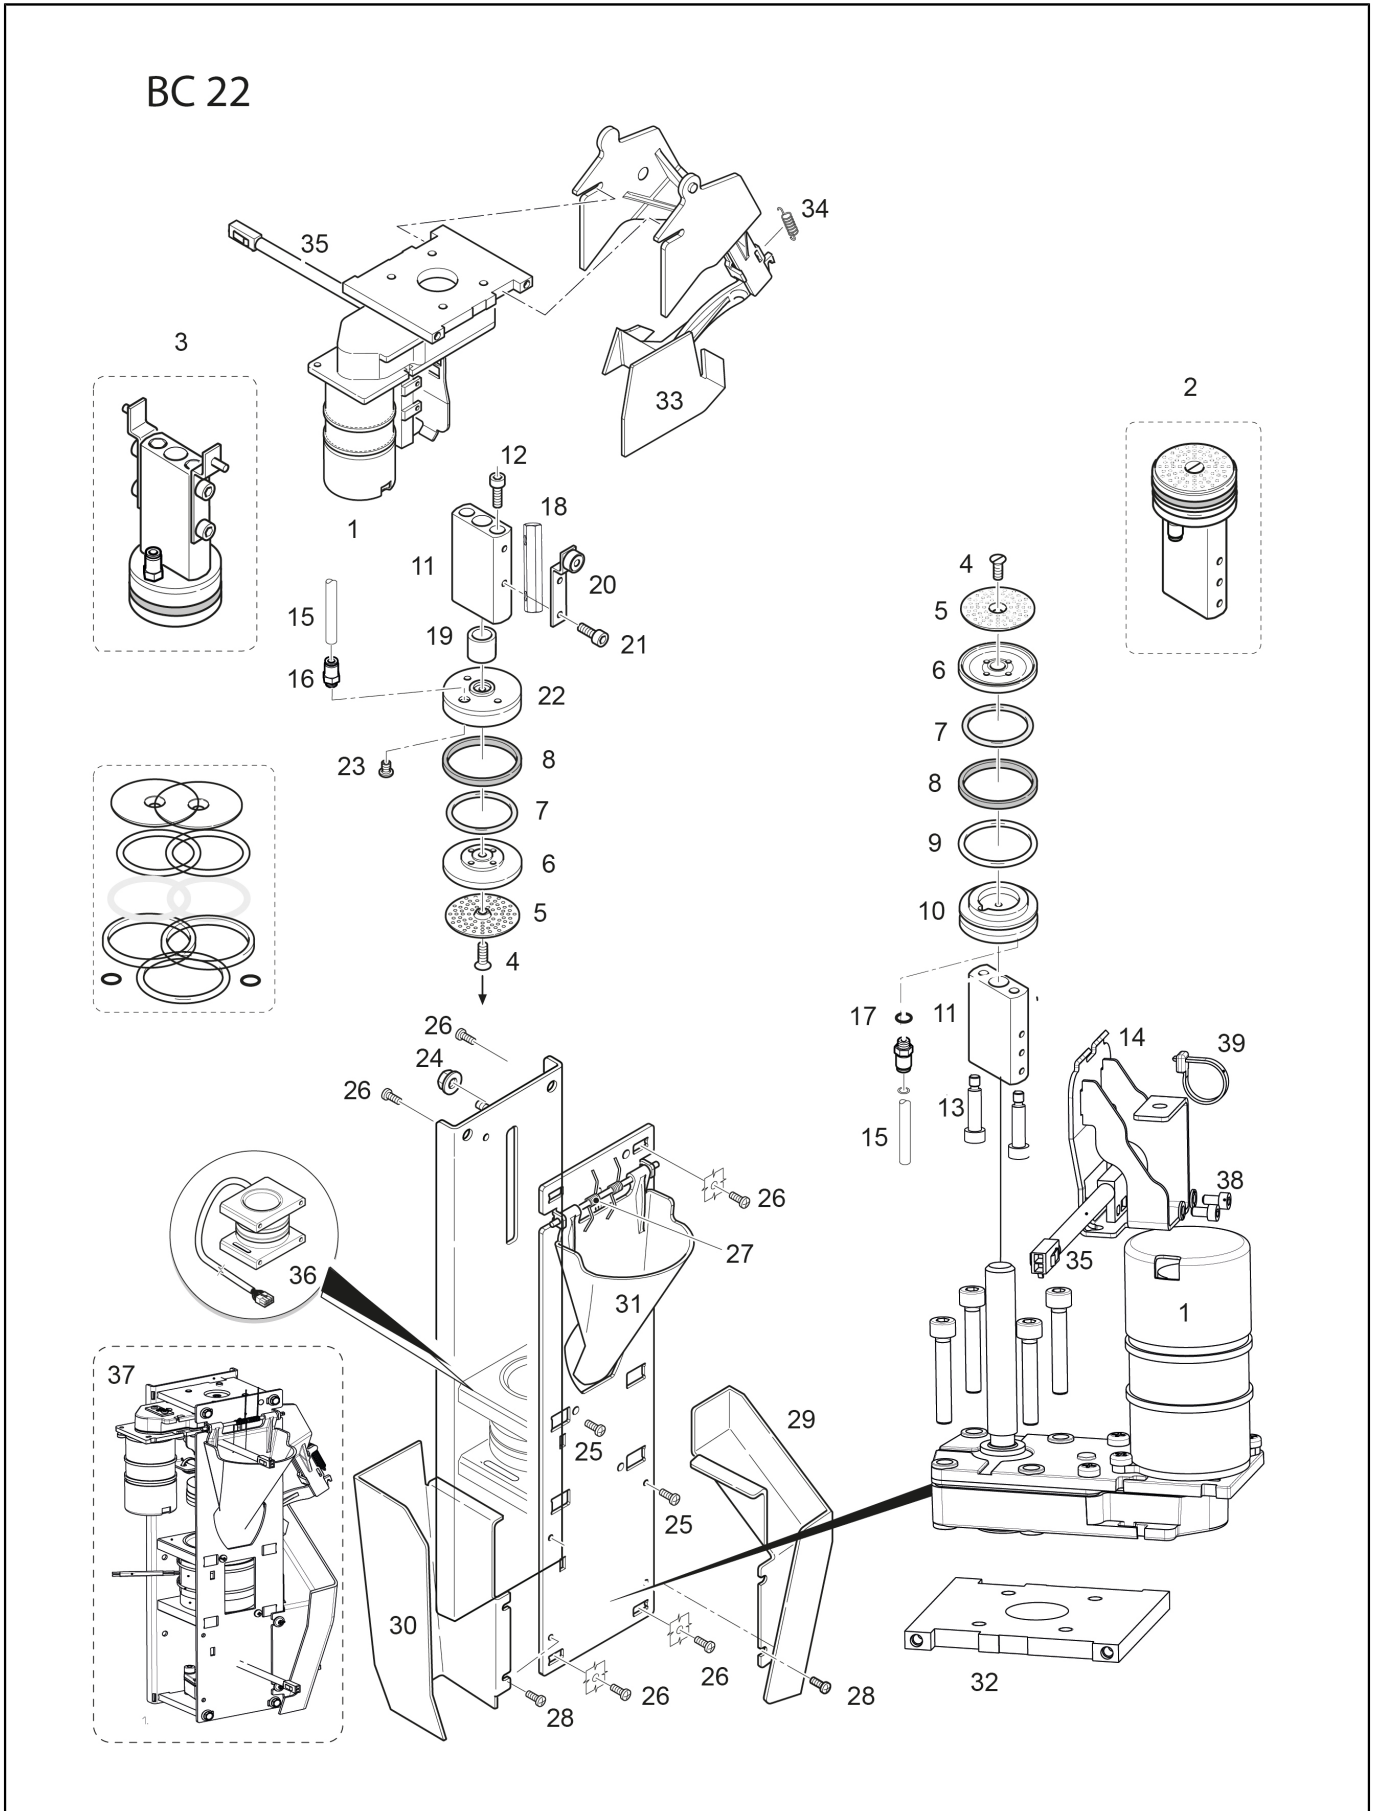

POS.	CODE	DESCRIPTION	NOTES
1	10701051	Spindle Motor With Sensor	
2	10701008	Lower Piston Bc22	
3	10701007	Upper Piston Assy. Bc22	
4	00001176	Countersunk Screw M4X12 Mm	
5	40200013	Shower Brewing Unit Egro 46Mm	
6	36930022	Filter Holder 50 Peek	
7	36404024	Oring 37,69X3,53 80Sh	
8	36201037	Turcon Ring 39 X 50 X 4	
9	36404066	Oring 42,86X3,53 80Sh	
10	36930117	Lower Piston Bc22	
11	10701050	Piston Shaft With Magnet	
12	00000930	Hex Socket Head Screw M5 X 25 Mm	
13	00048548	Hex Socket Head Screw For Peek Pistonm4 X 15 Mm	
14	32331498	Piston Guide Reed	
15	38228072	Teflon Hose Fep D. 4,0 X 2,5	
16	69200133	Straight Connector D.4 X M5	
17	00060283	O-Ring 4 X 1,2 F	
18	00045032	Nut	
19	30001048	Spacer Piston Guide	
20	32331443	Bracket Upper Piston	
21	00000928	Hex Socket Head Screw M4 X10 Mm	
22	36930118	Upper Piston Bc22	
23	00048550	Flow Limiter D. 0.7	
24	00001521	Keps Nut M5	
25	37155011	Screw Atf Pt 4X10 Tcb Ph Inox	
26	37040409	Screw M4 X 8 Te	
27	00060858	Transmission Assy.	
28	00046844	Screw M4 X 8 Mm	
29	38120120	Spindle Motor Protection	
30	38120119	Grounds Slider	
31	38120115	Coffee Powder Funnel	
32	24300010	Spindle Motor Plate	
33	10700178	Ejector Brewing Group	
34	39110026	Spring Ejector	
35	34020125	End Switch Spindle Motor	
36	23000367	Brewing Chamber Bc22	
37	10054003	Brewing Group Bc22	
38	37060306	Screw M3 X 6 Tcei	
	37420300	Elastic Washer 3 X 0,8	
39	34200071	Fixing Cable Clamp	
40	00000935	Hex Socket Head Screw M5 X 30 Mm	
41	10701591	Kit Group Gasket Bc22