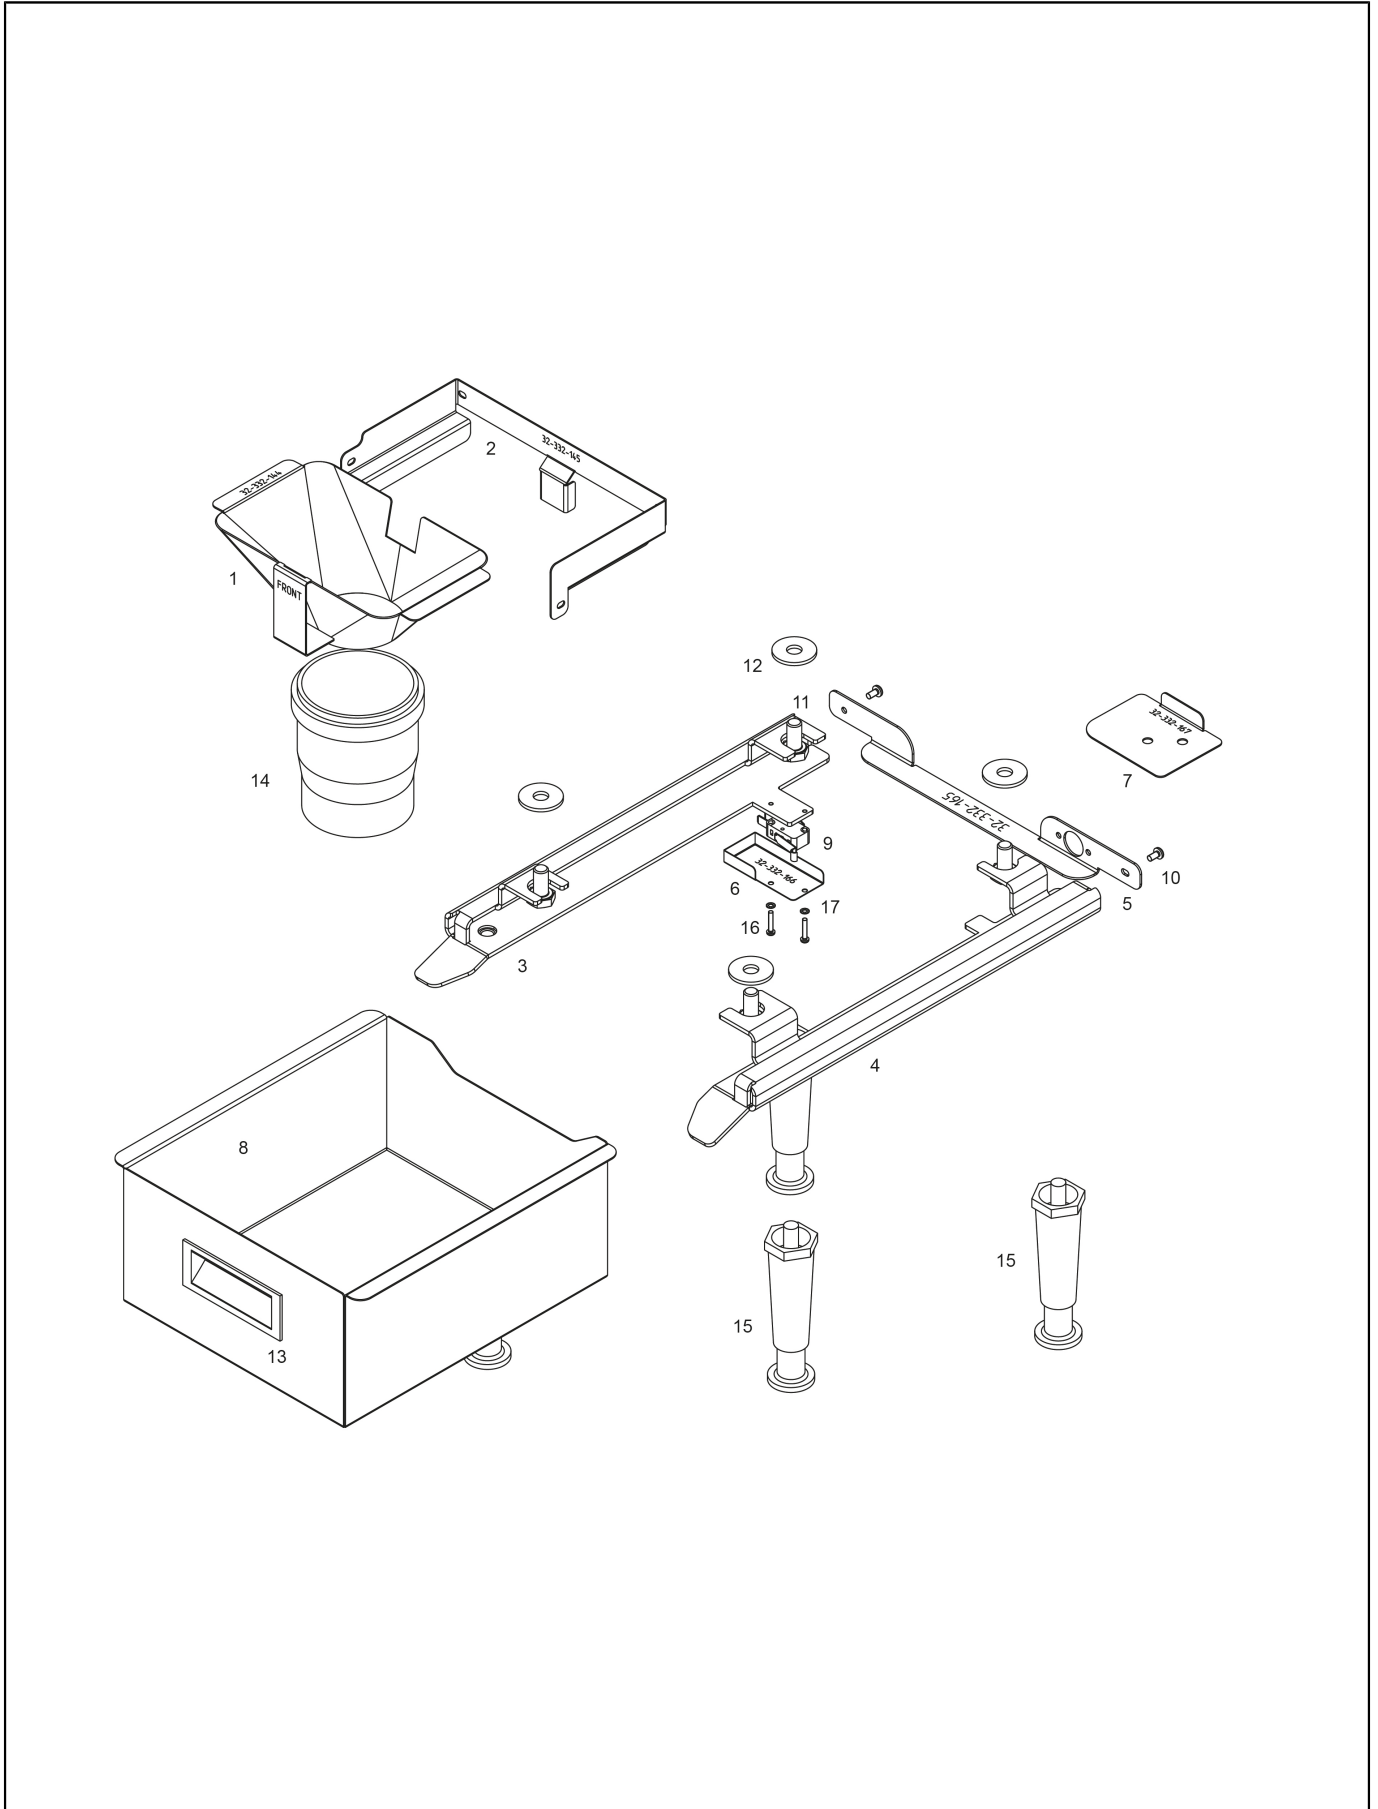

POS.	CODE	DESCRIPTION	NOTES
1	69200130	Elbow Connector 6X6	
2	69200140	Elbow Connector 6 X G1/8 Ppsu	
3	26220005	Flat Nut 3/8	
4	37431600	Outer Toothed Washer D16	
5	23000332	Right Water Wand Connection One As	
6	36220009	Gasket Nut Note Teflon	
7	39110038	Spring Connection Steam Tap	
8	36930016	Gasket Teflon Connection Steam Wand	
9	10049014	Water Outlet	
	36404022	O-RING 6,4 X 1,9 R5A	
10	36301040	O-Ring Filter Jet Breaker	
11	25135019	Mixing Nozzle	
12	25135017	Upperpart Water Sprayer	
13	69150018	Filter Airpump Nms	
14	23000277	Flow Limiter D. 3Mm Connection M5 X 6	
15	36404056	O-Ring 3,68X1,78 Epdm 70Sh Nsf Teflon 2015	
16	34040158	Valve 3/2 24V 5.5W	
17	69200147	Elbow Connector 4 X G1/8 Ppsu Small	
18	32332077	Air Pump Bracket As	
19	37420300	Elastic Washer 3 X 0,8	
20	00001062	Raised Cheese Head Screw M3 X 6 Mm	
21	37420401	Elastic Washer Diam.4	
22	00100001.208	Screw M4X8 Tcei Inox	
23	37430400	Toothed Washer D4	
24	00001069	Screw Tcb Cross Ph Inox M4X6	
25	34011038A	Air Pump 24Vdc/16	
26	34200358	COPRIPUNTALE D.4.8 L.13	
27	00054938	Threaded Male Nipple With Washerg 1/8 And Gasket	
28	00049209	Silicon Hose D. 7,0 X 3,0 Mm	
29	32332038	As Motor Bracket	
30	34010014	Encoder Motor 24V As	
31	36990083	Gear Wheel With Shaft	
32	37510600	Snap Ring D. 6	
33	37155012	Screw 4 X 14 Tcb Ph	
34	38120317	Gear Bearing Holder	
35	37420501	Elastic Washer Diam.5	
36	00000932	Hex Socket Head Screw M5 X 12 Mm	
37	38120589	Aesthetic Protection Outlet One As	
38	34070313	Sensor As Slider	
39	10110961	Wiring As