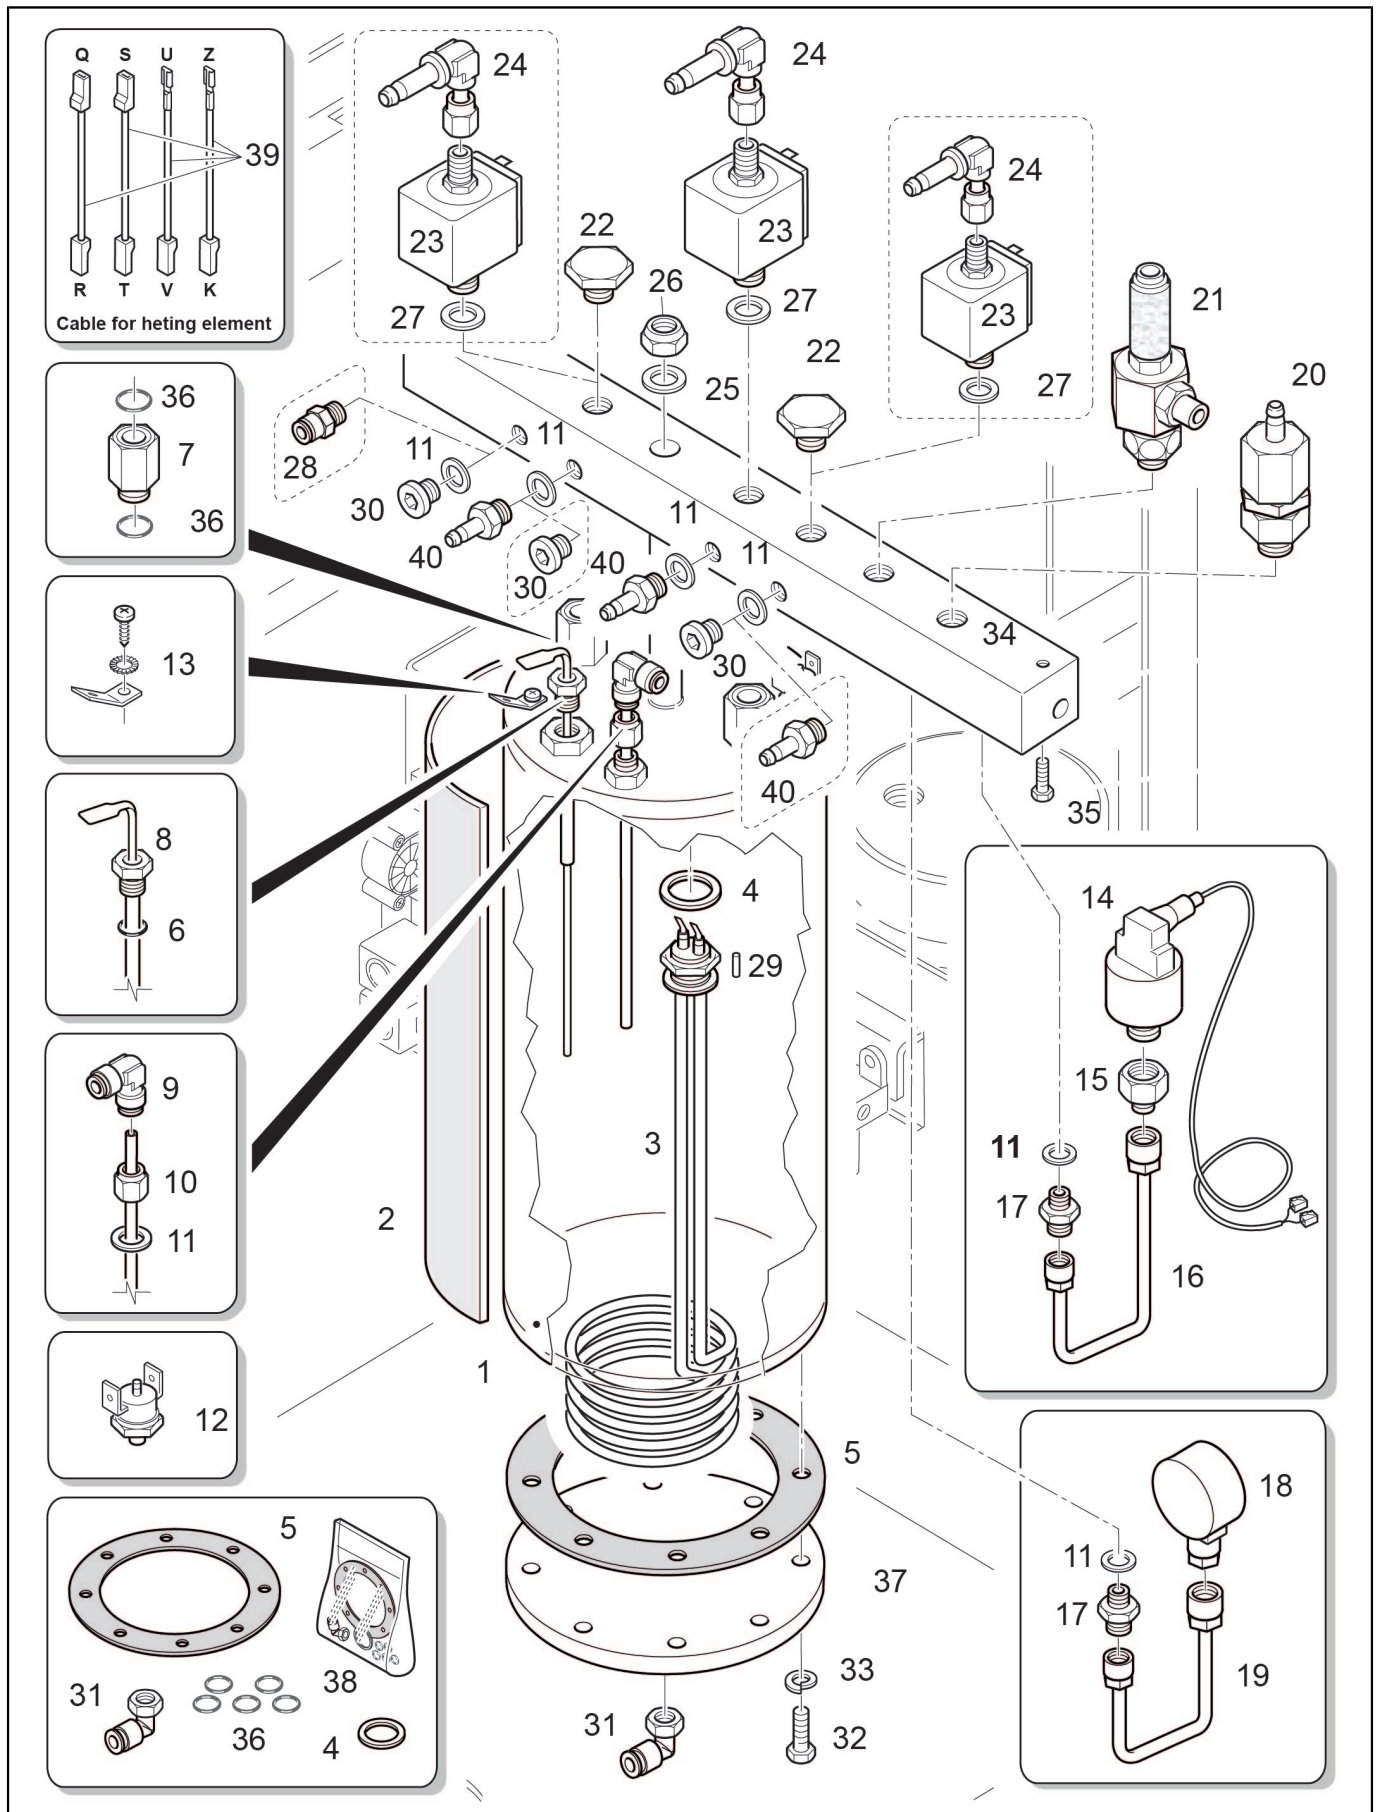

Steam Boiler - steam valve block XP/QM

POS.	CODE	DESCRIPTION	NOTES
36	36404054	O-Ring 12,42 X 1,78 V 70Sh 2050	
37	23000194	Plate Steam Boiler 100 X 1/4	
38	10700998	Service Kit Steam Boiler	
39	10110008	Kit Egro Boiler Wiring	
40	00049966	Threaded Male Nipple With Washer G 1/8	
	69200135	Straight Connector G1/8 X 6	XP/TM version NO NMS