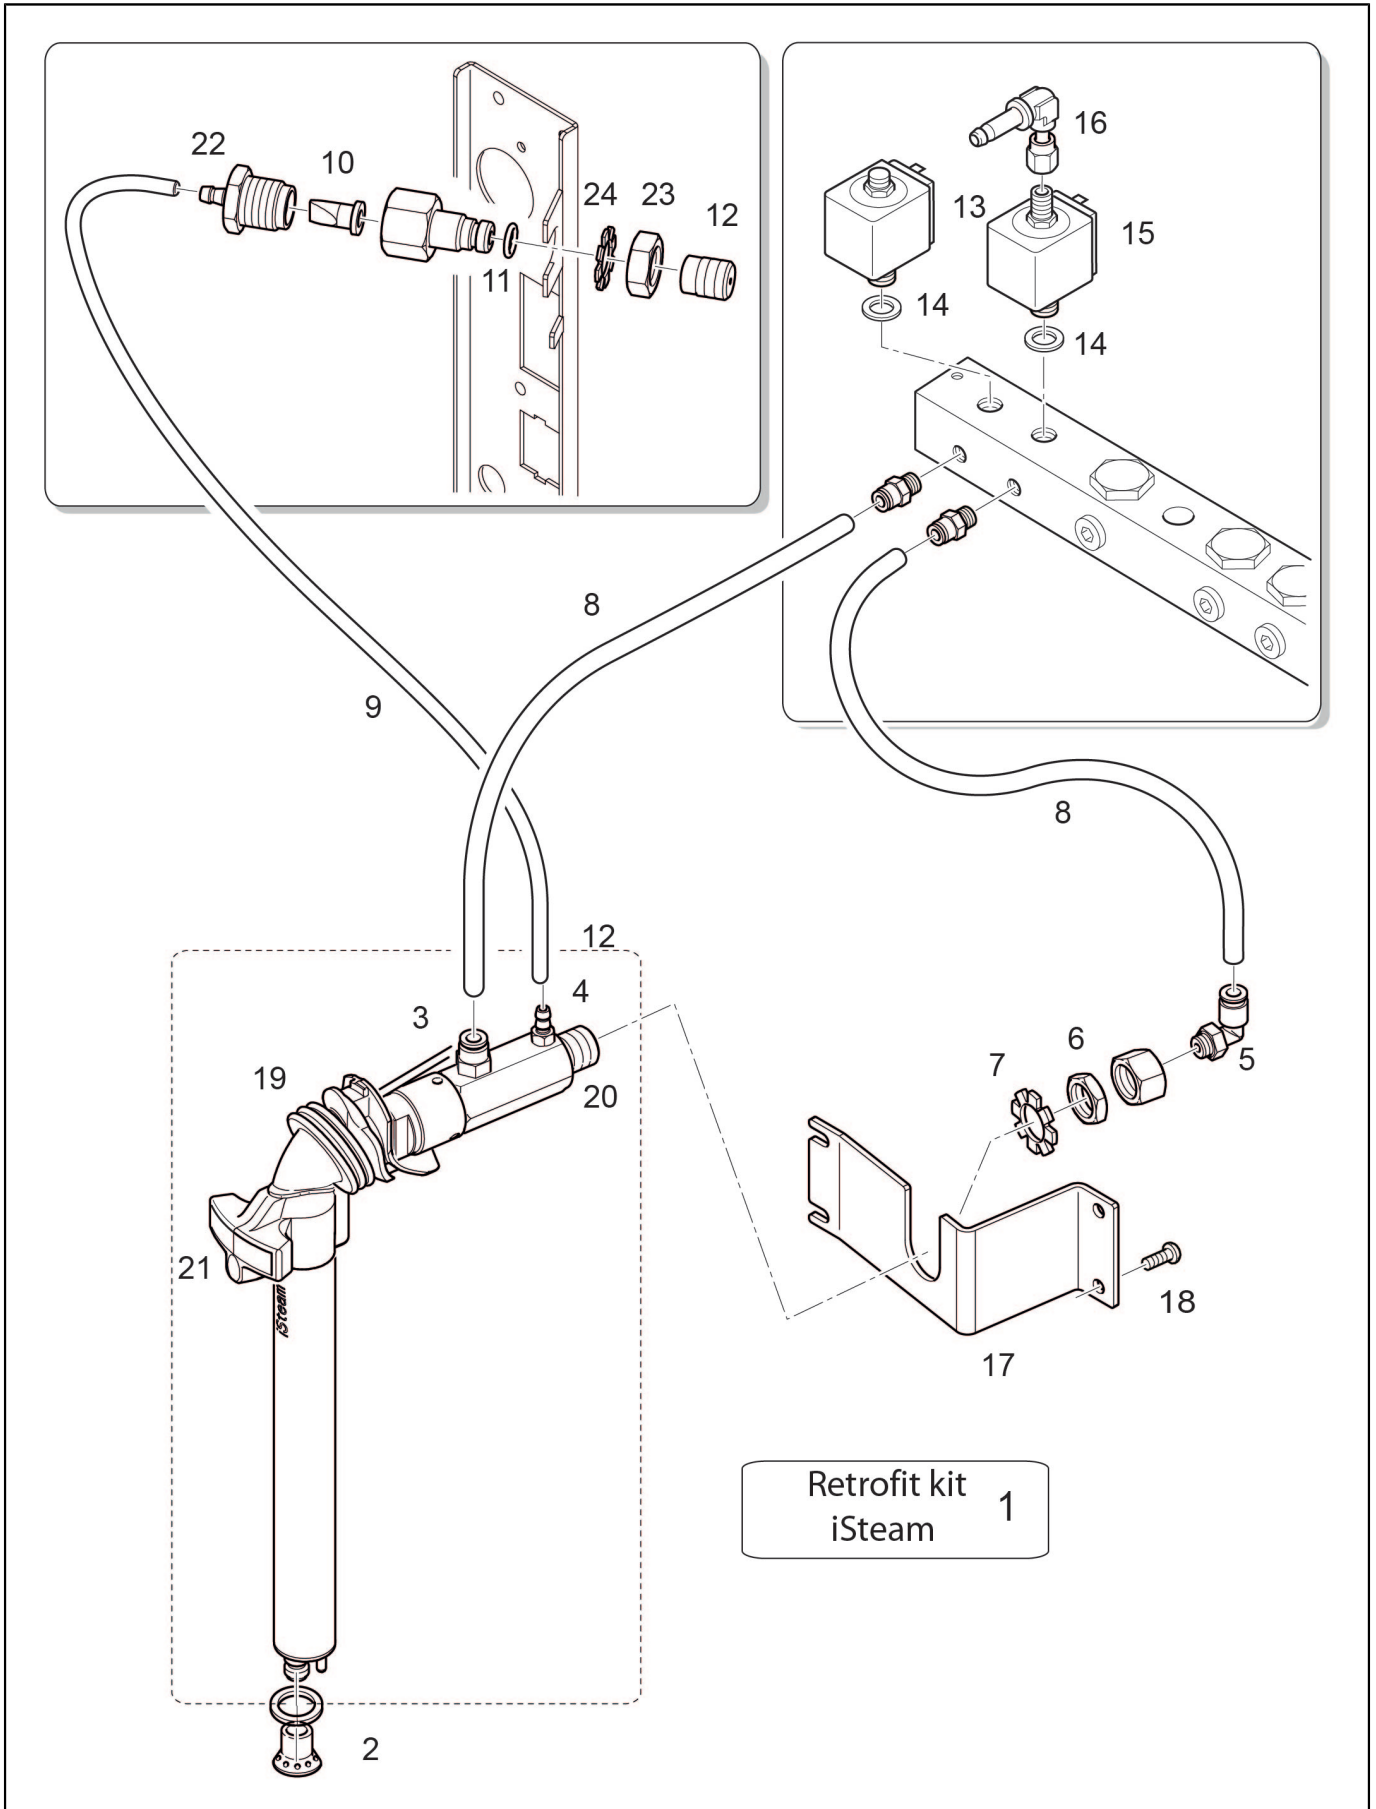

POS.	CODE	DESCRIPTION	NOTES
1	10701627 10705590	Retrofit Kit Isteam One/19 Isteam Assay.	250mm
2	23000098V 36404022	Isteam Sprayer O-RING 6,4 X 1,9 R5A	
3	69200135	Straight Connector G1/8 X 6	
4	23000100	Gasket-Holder Venturi Isteam	
5	69200140	Elbow Connector 6 X G1/8 Ppsu	
6	26220005	Flat Nut 3/8	
7	37431600	Outer Toothed Washer D16	
8	38228073	Teflon Hose Fep D. 6 X 4	
9	00050010.001	Silicon Hose D. 6,0 X 3,0 Mm	
10	10701437 36230017 36230021	Air Inlet Valve Isteam/17 Duckbill Valve Duckbill Valve	Replacement for 36230017 / Ersatz für 36230017
11	10701437 36404013	Air Inlet Valve Isteam/17 O-Ring Silicone 2031	
12	23000092 23000093 23000192	Flow Limiter 0,25 Isteam/Yousteam Flow Limiter 0,35 Isteam/Yousteam Flow Limiter 0,15 Isteam	
13	00100559.001 00100560.001	Operator Kit 2/2 Way Water T30 (Acl) Plunger 2/2 Water T30 (Acl)	
14	00100013.001	O-Ring 17,17 X 1,78 F	
15	00100016.005 00100116.005	Plunger 3/2 Steam T30 (Acl) Operator Kit 3/2 Ways Steam (Acl) T30	
16	00057912	Threaded Elbow, Maled. 6 Mm X G1/8	
17	32331413	Bracket	
18	37040410	Screw M 4 X 10	
19	36990024	Collar Isteam	
20	36404054	O-Ring 12,42 X 1,78 V 70Sh 2050	
21	10701363	Isteam Keypad/16	
22	36990058	RUBBER HOLDER AIR ISTEAM	
23	37321201	Nut M12	
24	37431200	Toothed Washer D. 12,5