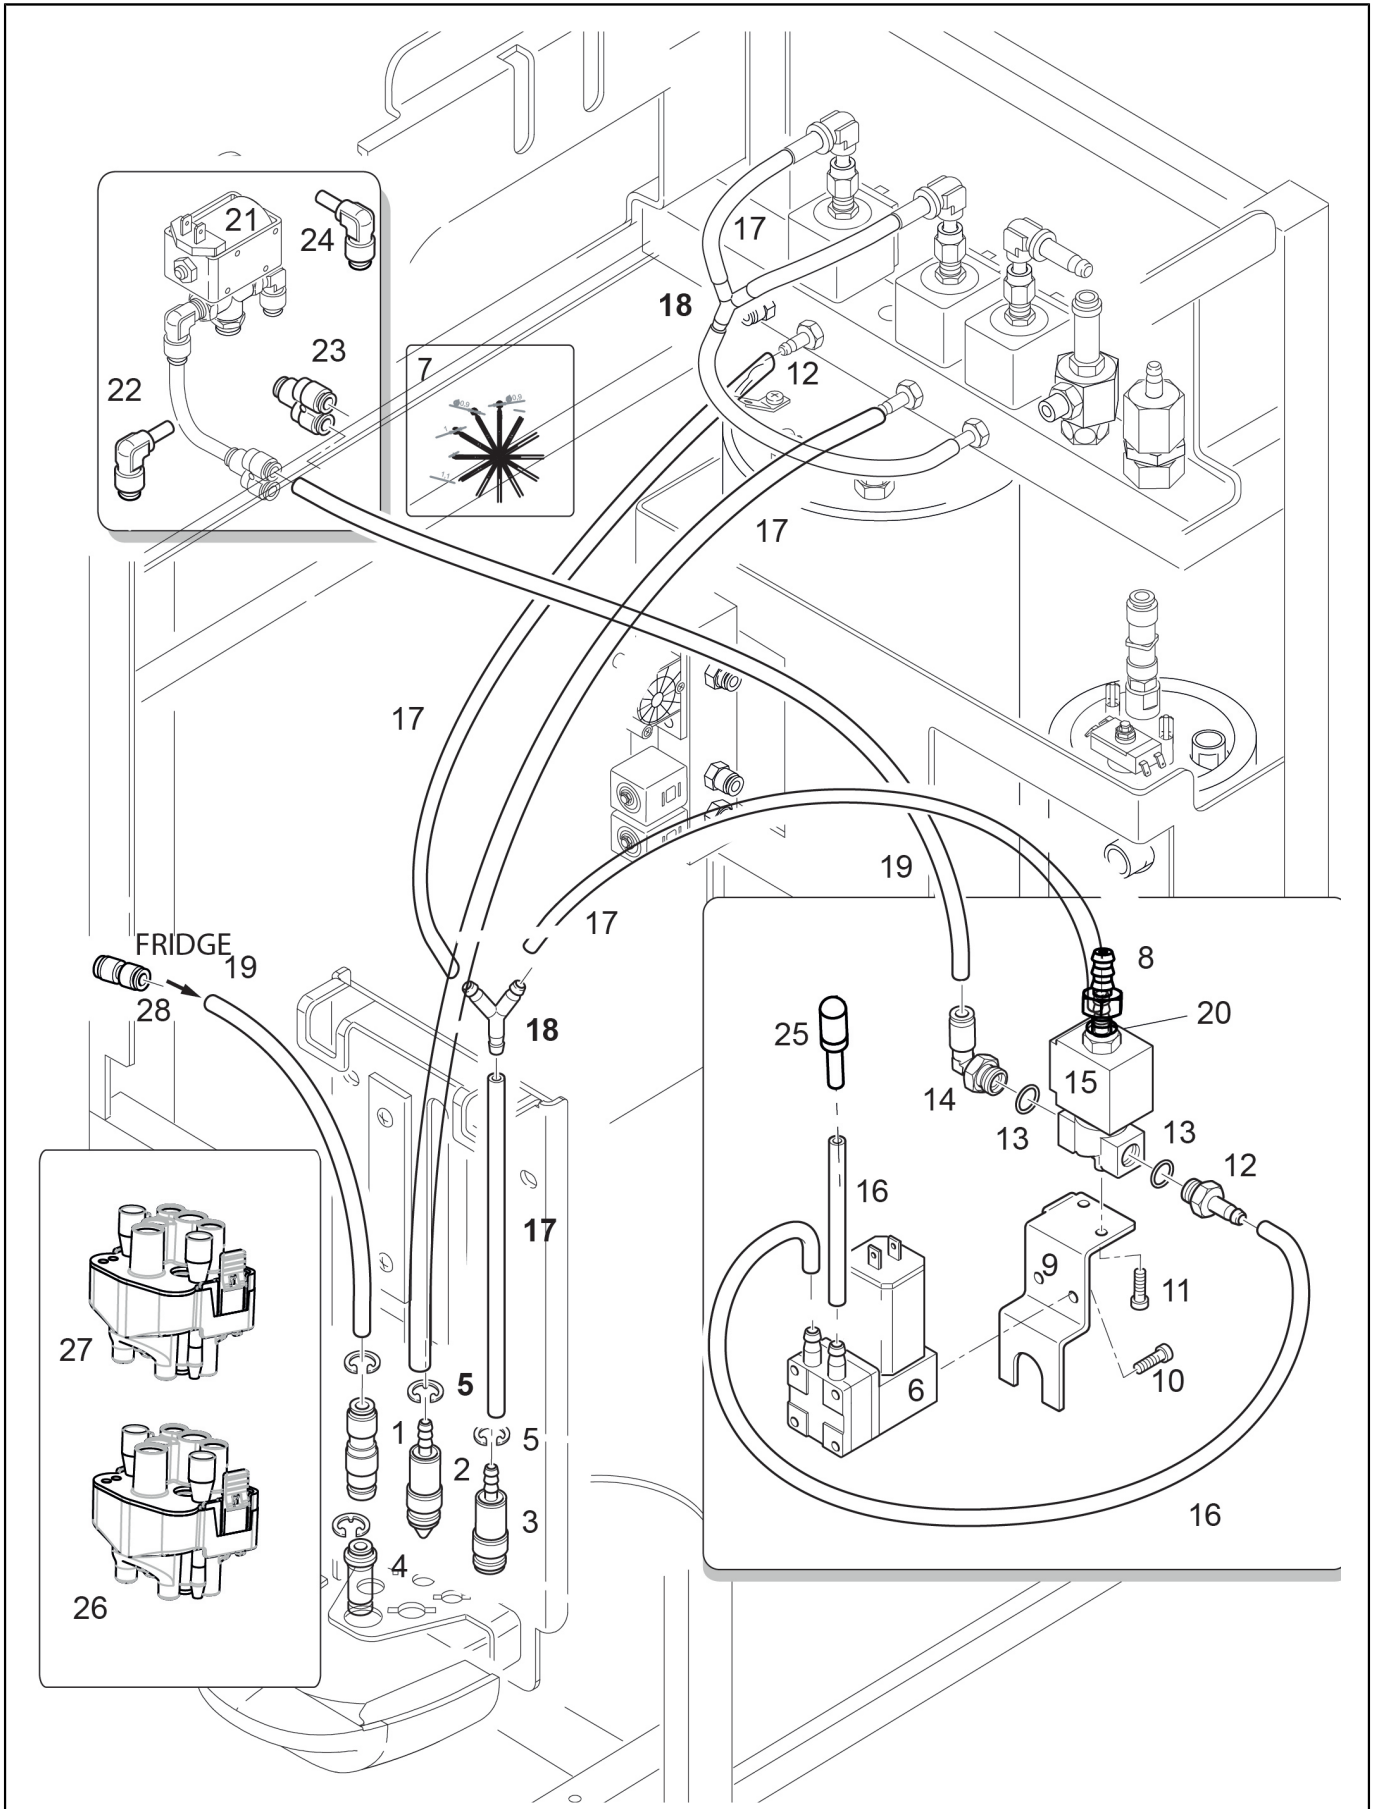

POS.	CODE	DESCRIPTION	NOTES
1	00100043.001 10701018	O-Ring 6,75 X 1,78 Mvq Injector Nms	
2	00100038.001 10701024	O-Ring 8,73 X 1,78 Mvq Steam Injector Tm/Qmpro	
3	00100043.001 10701022	O-Ring 6,75 X 1,78 Mvq Air Injector	
4	10701019	Central Injector/14	
5	00001951	Snap Ring D. 6 Inox	
6	10701029 34011038A	Air Pump Assy. Top Milk Nms Air Pump 24Vdc/16	
7	38120127	Restriction Ring Little White	
8	23000277	Flow Limiter D. 3Mm Connection M5 X 6	
9	32331786	Air Pump Bracket	
10	00048543 00100771.408	Washer M4 Inox CROSSED RAISED CHEESE HEAD SCREW L = 8MM	
11	00001062 37420300	Raised Cheese Head Screw M3 X 6 Mm Elastic Washer 3 X 0,8	
12	00049966	Threaded Male Nipple With Washer G 1/8	
13	27350014	Copper Gasket 12.5X9.8X1.5	
14	69200147	Elbow Connector 4 X G1/8 Ppsu Small	
15	23000277 34040158 34049018 36404056	Flow Limiter D. 3Mm Connection M5 X 6 Valve 3/2 24V 5.5W Plunger 3/2 T22 O-Ring 3,68X1,78 Epdm 70Sh Nsf Teflon 2015	
16	00049209	Silicon Hose D. 7,0 X 3,0 Mm	
17	00048474	Silicon Hose D. 7 X 4 Mm	
18	69200162	Y Connection Silicon Pipe D.6	
19	38228072	Teflon Hose Fep D. 4,0 X 2,5	
20	36404056	O-Ring 3,68X1,78 Epdm 70Sh Nsf Teflon 2015	
21	34040156 69200174	Valve 3/2 24V Valve Membrane	
22	69200188	Elbow Connector 4Ff D6 Ppsu	
23	69200187	Y Connector D.4 Ppsu	
24	69200130	Elbow Connector 6X6	
25	69150018	Filter Airpump Nms	Air Filter for Air pump inlet / Luftfilter für Luftpumpen Eingang
26	10701391	Standard Spout D. 6.3Mm	
27	10701392	Cmf Spout D.6.3Mm	
28	69200148	Straight Connector 4 X 4 Ppsu