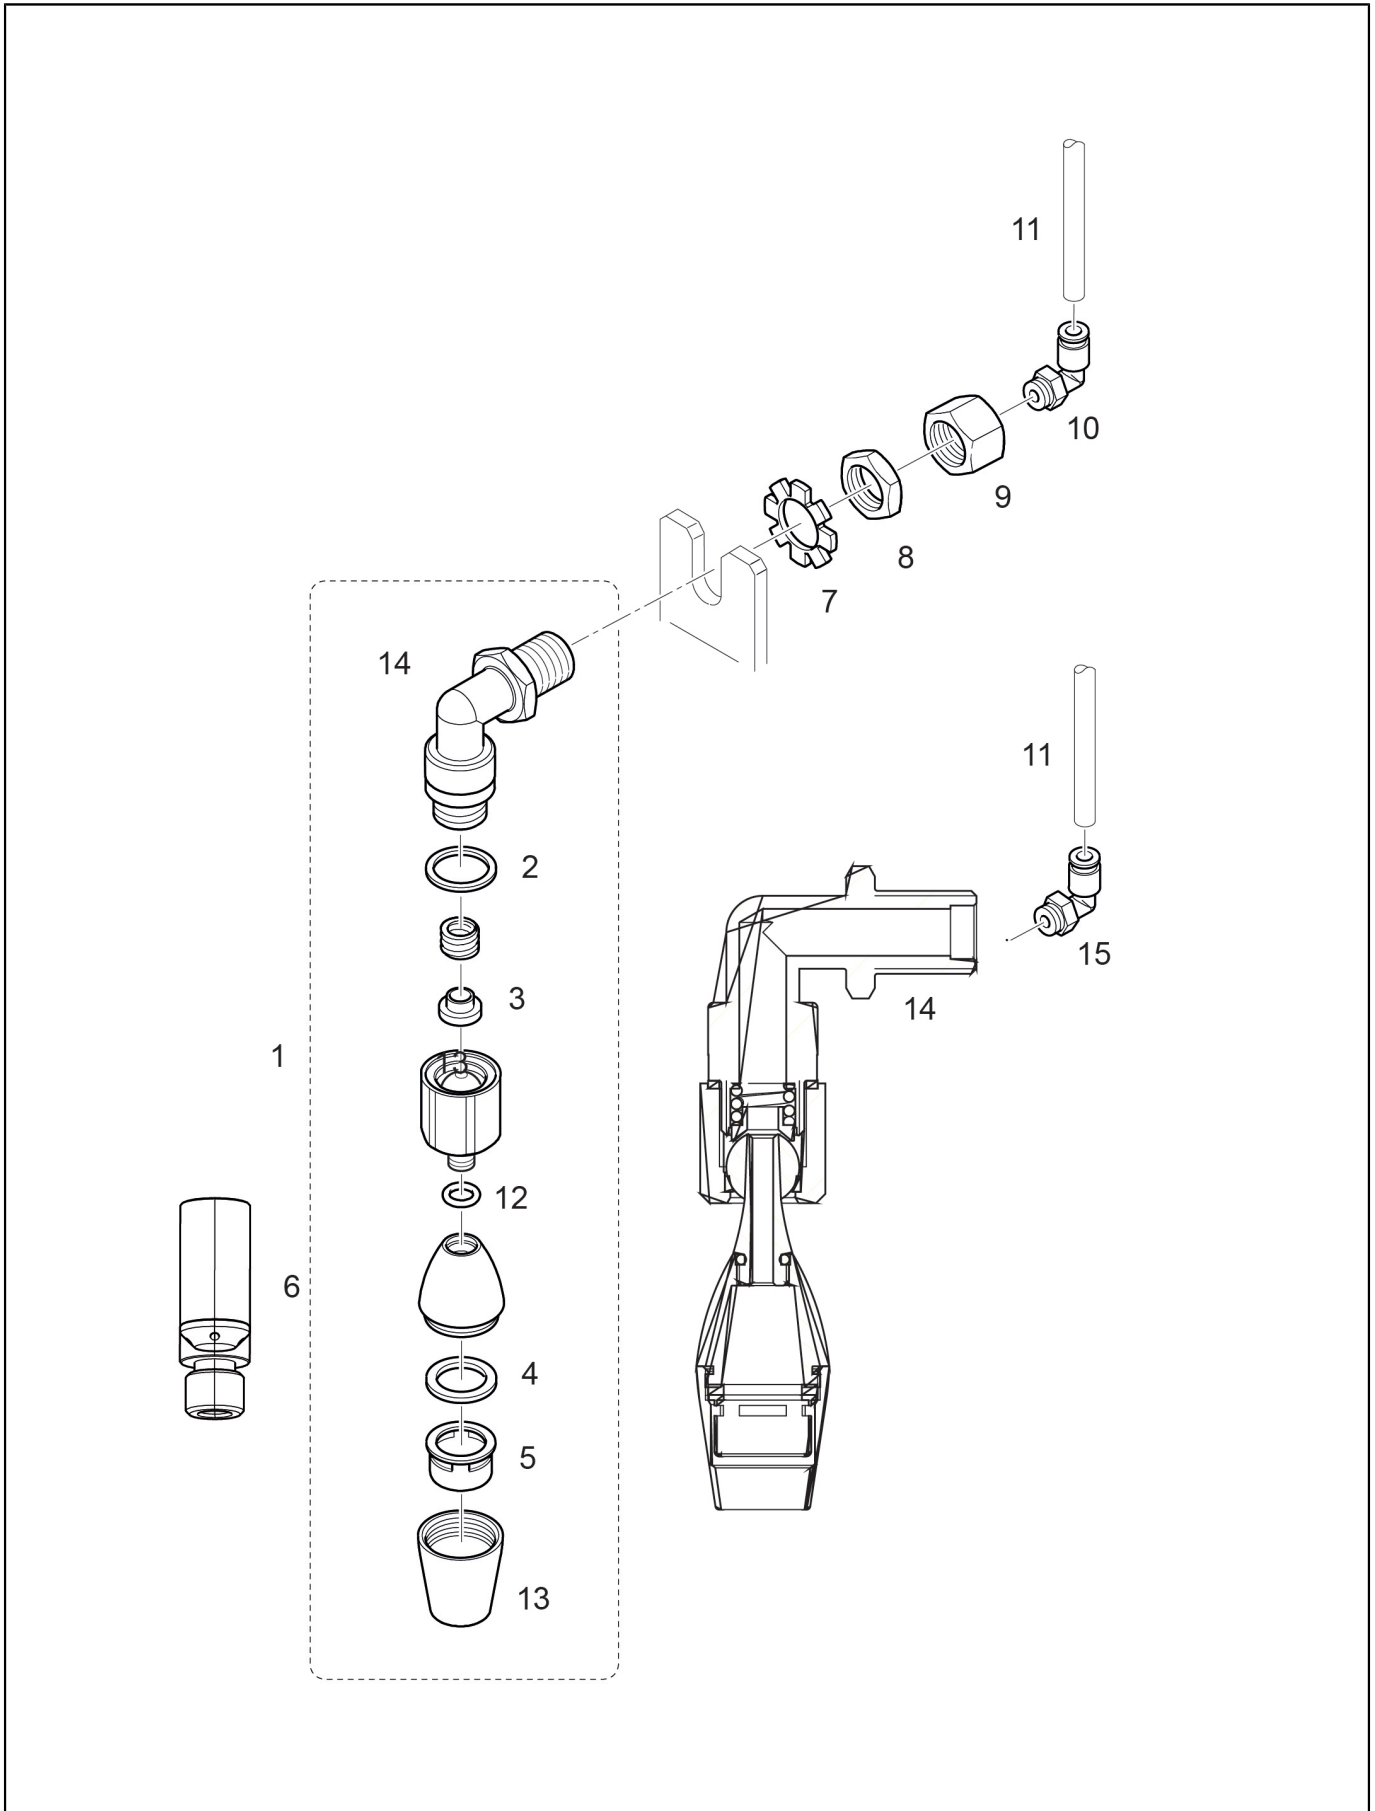

POS.	CODE	DESCRIPTION	NOTES
1	10705245	Connection+Movement Water Inox	
2	36220009	Gasket Nut Note Teflon	
3	36930017	Teflon Gasket For Steam Wand Nut	
4	36301040	O-Ring Filter Jet Breaker	
5	10049014	Water Outlet	
	25135019	Mixing Nozzle	
6	23000144	Extension Inox M10 X 23Mm	
	25128014	Extension Inox M10 X 76Mm	
	25128015	Extention Inox M10 X 59Mm	
7	37431600	Outer Toothed Washer D16	
8	26220005	Flat Nut 3/8	
9	00100855.001	Sleeve	
10	69200140	Elbow Connector6 X G1/8 Ppsu	
	69200146	Elbow Connector 6 X G1/8	
11	38228073	Teflon Hose Fep D. 6 X 4	
12	36404022	O-RING 6,4 X 1,9 R5A	
13	25135017	Upperpart Water Sprayer	
14	20200113	Hot Water Connection Brass	
15	69200140	Elbow Connector6 X G1/8 Ppsu