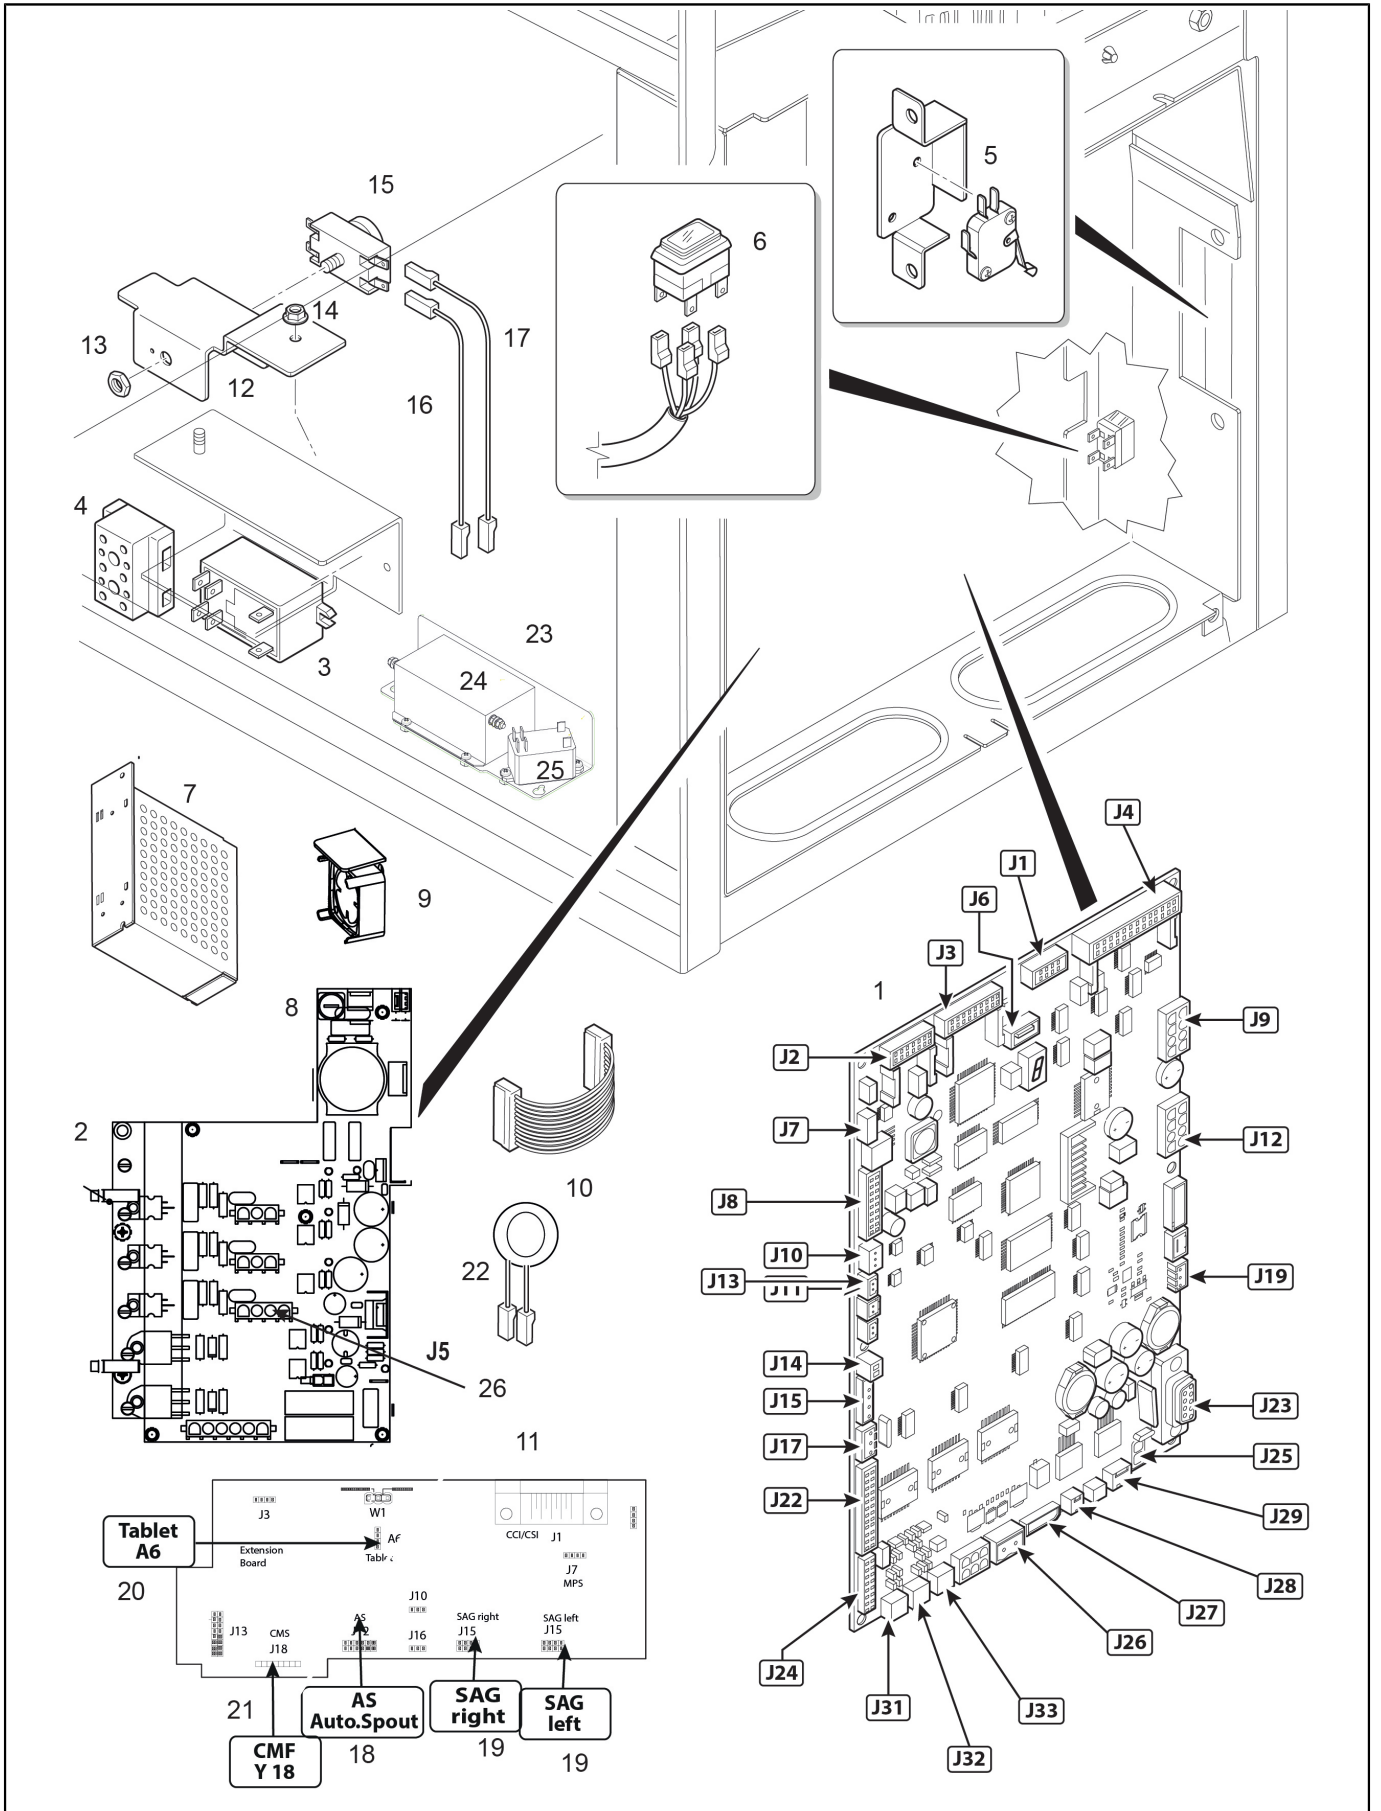

POS.	CODE	DESCRIPTION	NOTES
1	10701056 10701624	Kit Cpu Board Egro One Nms Kit Board OCB19	
2	10701400	Power Board Egro	for all ONE/TWO/BYO with Power Switching supply from SN für alle ONE/TWO/BYO mit Schaltnetzteil ab SN
3	34200289	Heating Element Relay	
4	00053952 34300072 34300074 34300075 34300079 34300098	Connecting Terminal 3 P Cable+Plug Cavo H07Rn-F 3Capi Sez.2,5 L=2000 Cavo H07Rn-F 3Capi Sez.4 L=2500 Cavo H07Rn-F 5C.Sez.4 L=2500 CAVO H07RN-F 4C.SEZ.2,5 L=2000	
5	34100021	Micro Switch	
6	10701758	Main Switch+Cover	
7	34070300	Power Supply 24V 150W	
8	34200177	Fuse 2A 5X20	
9	34070021	Flowmeter Wired	
10	10110701	Cable Powersupply-Cpu One	
11	10110977 34070160	Wiring Cb Board To Exb Egro Extension Board With Bluetooth	for options (SAG, AS, CMF, BYO) / für Optionen (SAG, AS, CMF, BYO)
12	32331595	Relay/Thermostat Bracket	
14	00001518	Keps Nut M4	
15	34200323	High Limit Thermostat 140/15 220V	
16	10110852	Extension Cable Coffee Boiler Dhe	
18	10110961	Wiring As	
19	10110962	Wiring Sag	
20	10110958	Wiring Tablet Byo Fix	
21	10110960	Wiring Cmf Valves	
22	34070236	Cable Button Display Byo	
23	10110343	Wiring Relay/Emc Filter	
24	34021013	EMC FILTER ONE	
25	34200289	Heating Element Relay	
26	10110708	Wiring Pump