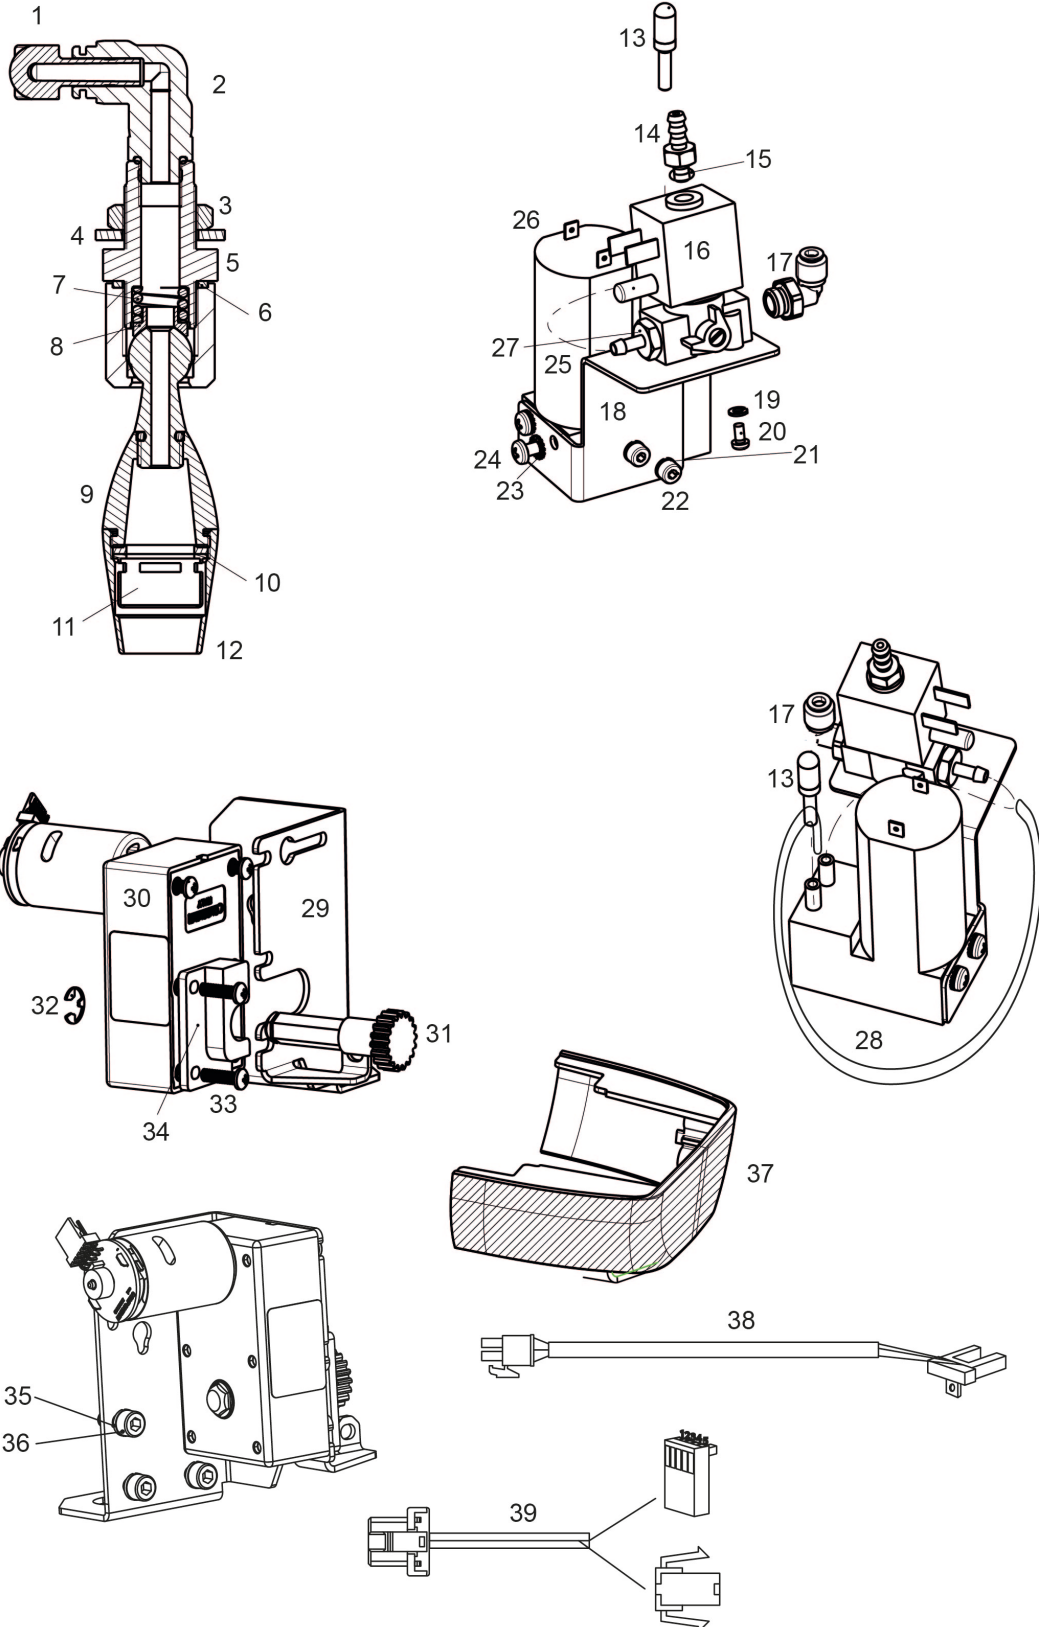

AS automatic spout option

POS.	CODE	DESCRIPTION	NOTES
1	69200130	Elbow Connector 6X6	
2	69200140	Elbow Connector 6 X G1/8 Ppsu	
3	26220005	Flat Nut 3/8	
4	37431600	Outer Toothed Washer D16	
5	23000332	Right Water Wand Connection One As	
6	36220009	Gasket Nut Note Teflon	
7	39110038	Spring Connection Steam Tap	
8	36930016	Gasket Teflon Connection Steam Wand	
9	10049014	Water Outlet	
	36404022	O-RING 6,4 X 1,9 R5A	
10	36301040	O-Ring Filter Jet Breaker	
11	25135019	Mixing Nozzle	
12	25135017	Upperpart Water Sprayer	
13	69150018	Filter Airpump Nms	
14	23000277	Flow Limiter D. 3Mm Connection M5 X 6	
15	36404056	O-Ring 3,68X1,78 Epdm 70Sh Nsf Teflon 2015	
16	34040158	Valve 3/2 24V 5.5W	
17	69200147	Elbow Connector 4 X G1/8 Ppsu Small	
18	32332077	Air Pump Bracket As	
19	37420300	Elastic Washer 3 X 0,8	
20	00001062	Raised Cheese Head Screw M3 X 6 Mm	
21	37420401	Elastic Washer Diam.4	
22	00100001.208	Screw M4X8 Tcei Inox	
23	37430400	Toothed Washer D4	
24	00001069	Screw Tcb Cross Ph Inox M4X6	
25	34011038A	Air Pump 24Vdc/16	
26	34200358	COPRIPUNTALE D.4.8 L.13	
27	00054938	Threaded Male Nipple With Washerg 1/8 And Gasket	
28	00049209	Silicon Hose D. 7,0 X 3,0 Mm	
29	32332038	As Motor Bracket	
30	34010014	Encoder Motor 24V As	
31	36990083	Gear Wheel With Shaft	
32	37510600	Snap Ring D. 6	
33	37155012	Screw 4 X 14 Tcb Ph	
34	38120317	Gear Bearing Holder	
35	37420501	Elastic Washer Diam.5	
36	00000932	Hex Socket Head Screw M5 X 12 Mm	
37	38120589	Aesthetic Protection Outlet One As	
38	34070313	Sensor As Slider	
39	10110961	Wiring As	