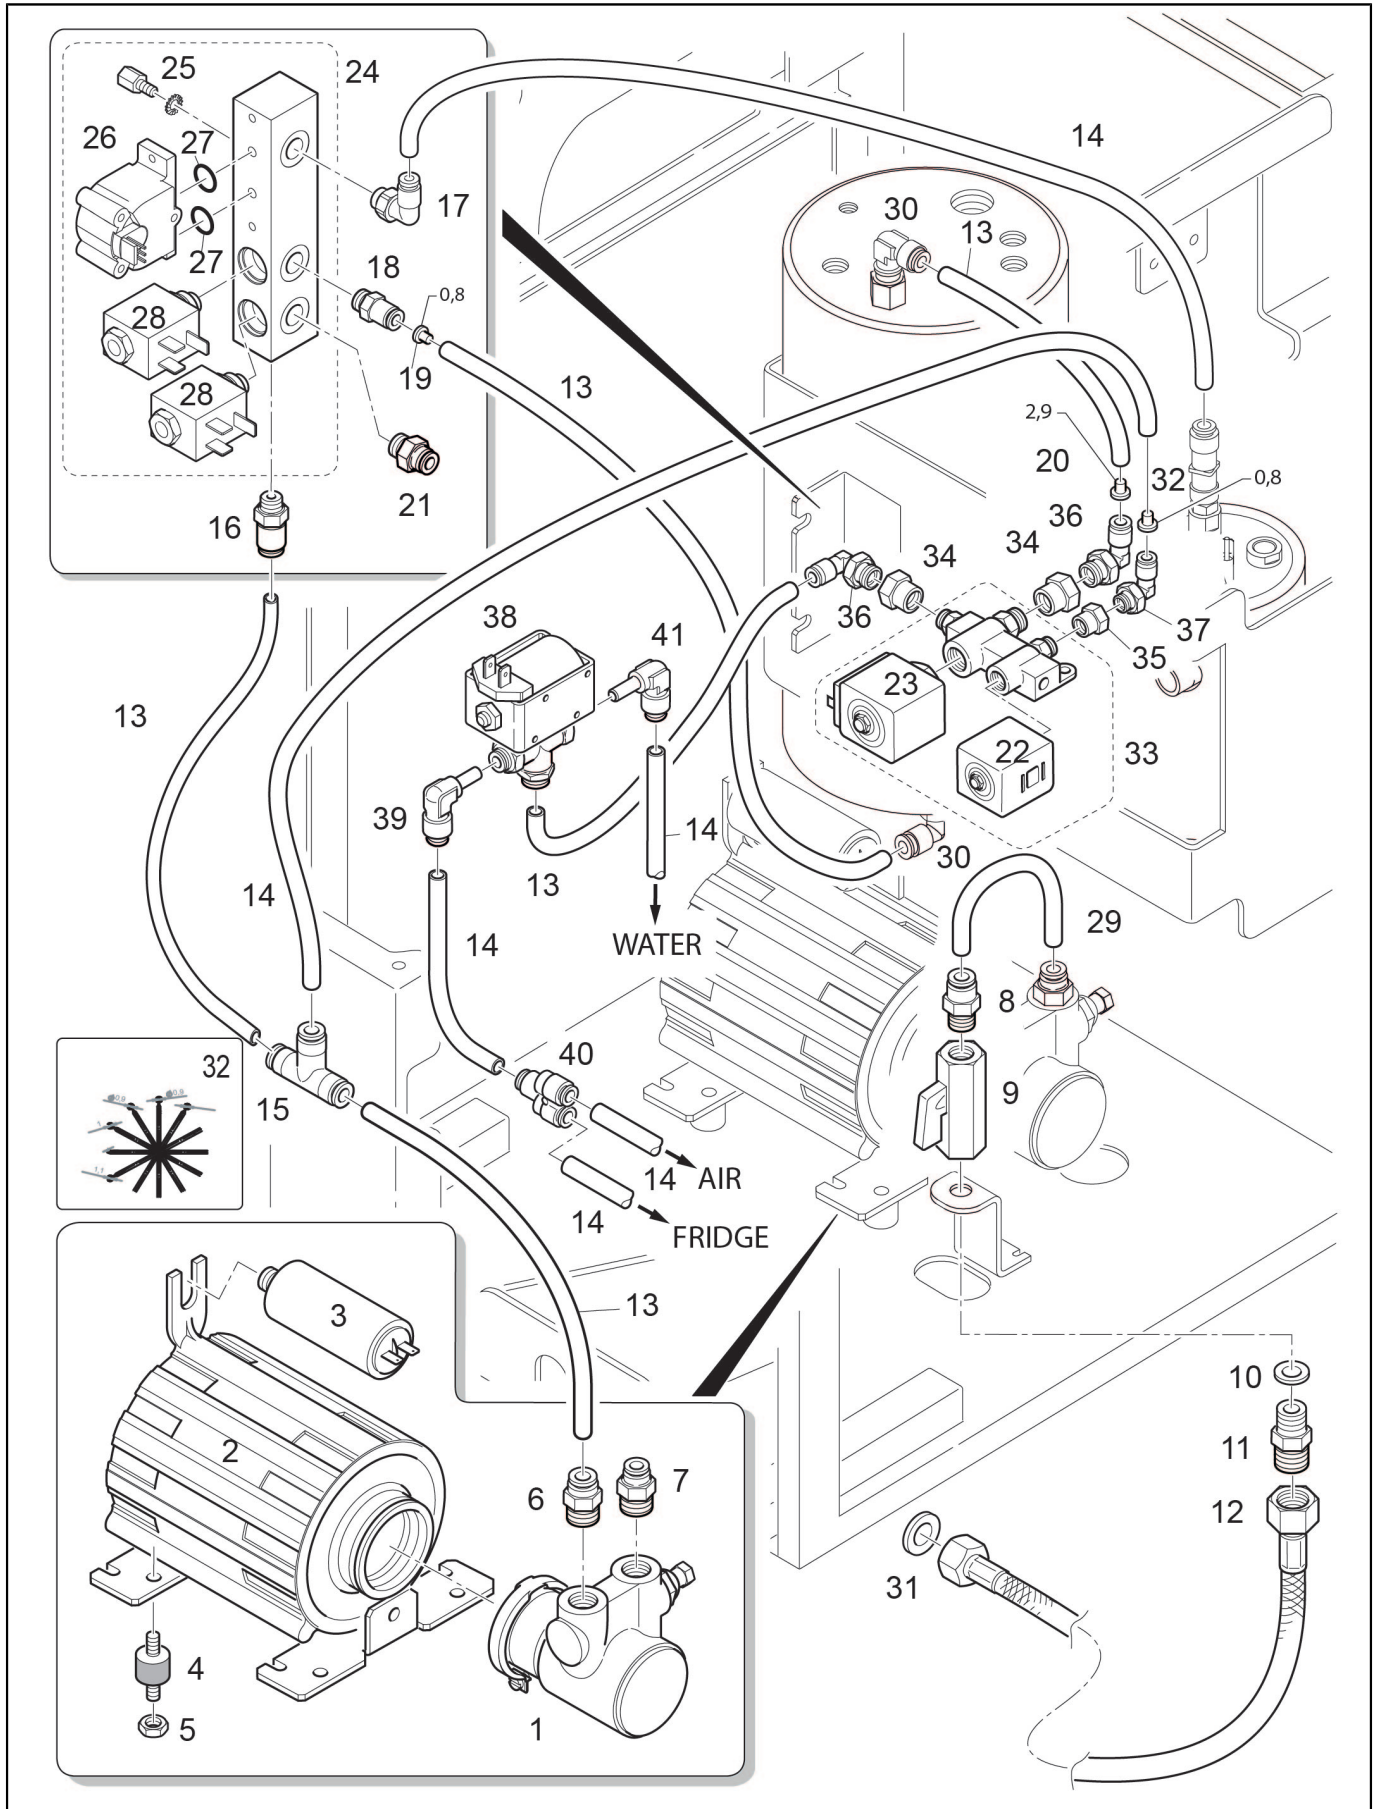

POS.	CODE	DESCRIPTION	NOTES
	34049007	Operator Kit 2/2 Way Water (Acl) T22	macchine precedenti la N/F 12011960 PIN 119415 to be used on machine before S/N 12011960 PIN 119415 da utilizzare su macchine precedenti la N/F 12011960 PIN 119415
29	38228074	Teflon Hose Fep D. 8 X 6	
30	69200187	Y Connector D.4 Ppsu	
31	00019974	Gasket 14,8 X 9 X 2 Copper	
32	38120127	Restriction Ring Little White	
33	10701473	Economizer 24V Plastic	
	10705759	Tea Water Mixer 24V Brass	
	10705788	Tea Water Mixer 24V-Pps	
34	69200150	Connection M12 X 1,8G	
35	69200151	Connection M10 X 1,8G	
36	00053754	Threaded Elbow, Male D. 6 Mm X G1/8	
37	69200134	Straight Connector G1/8 X 4	
38	34040156	Valve 3/2 24V	
	69200174	Valve Membrane	
39	69200188	Elbow Connector 4Ff D6 Ppsu	
40	69200187	Y Connector D.4 Ppsu	
41	69200130	Elbow Connector 6X6