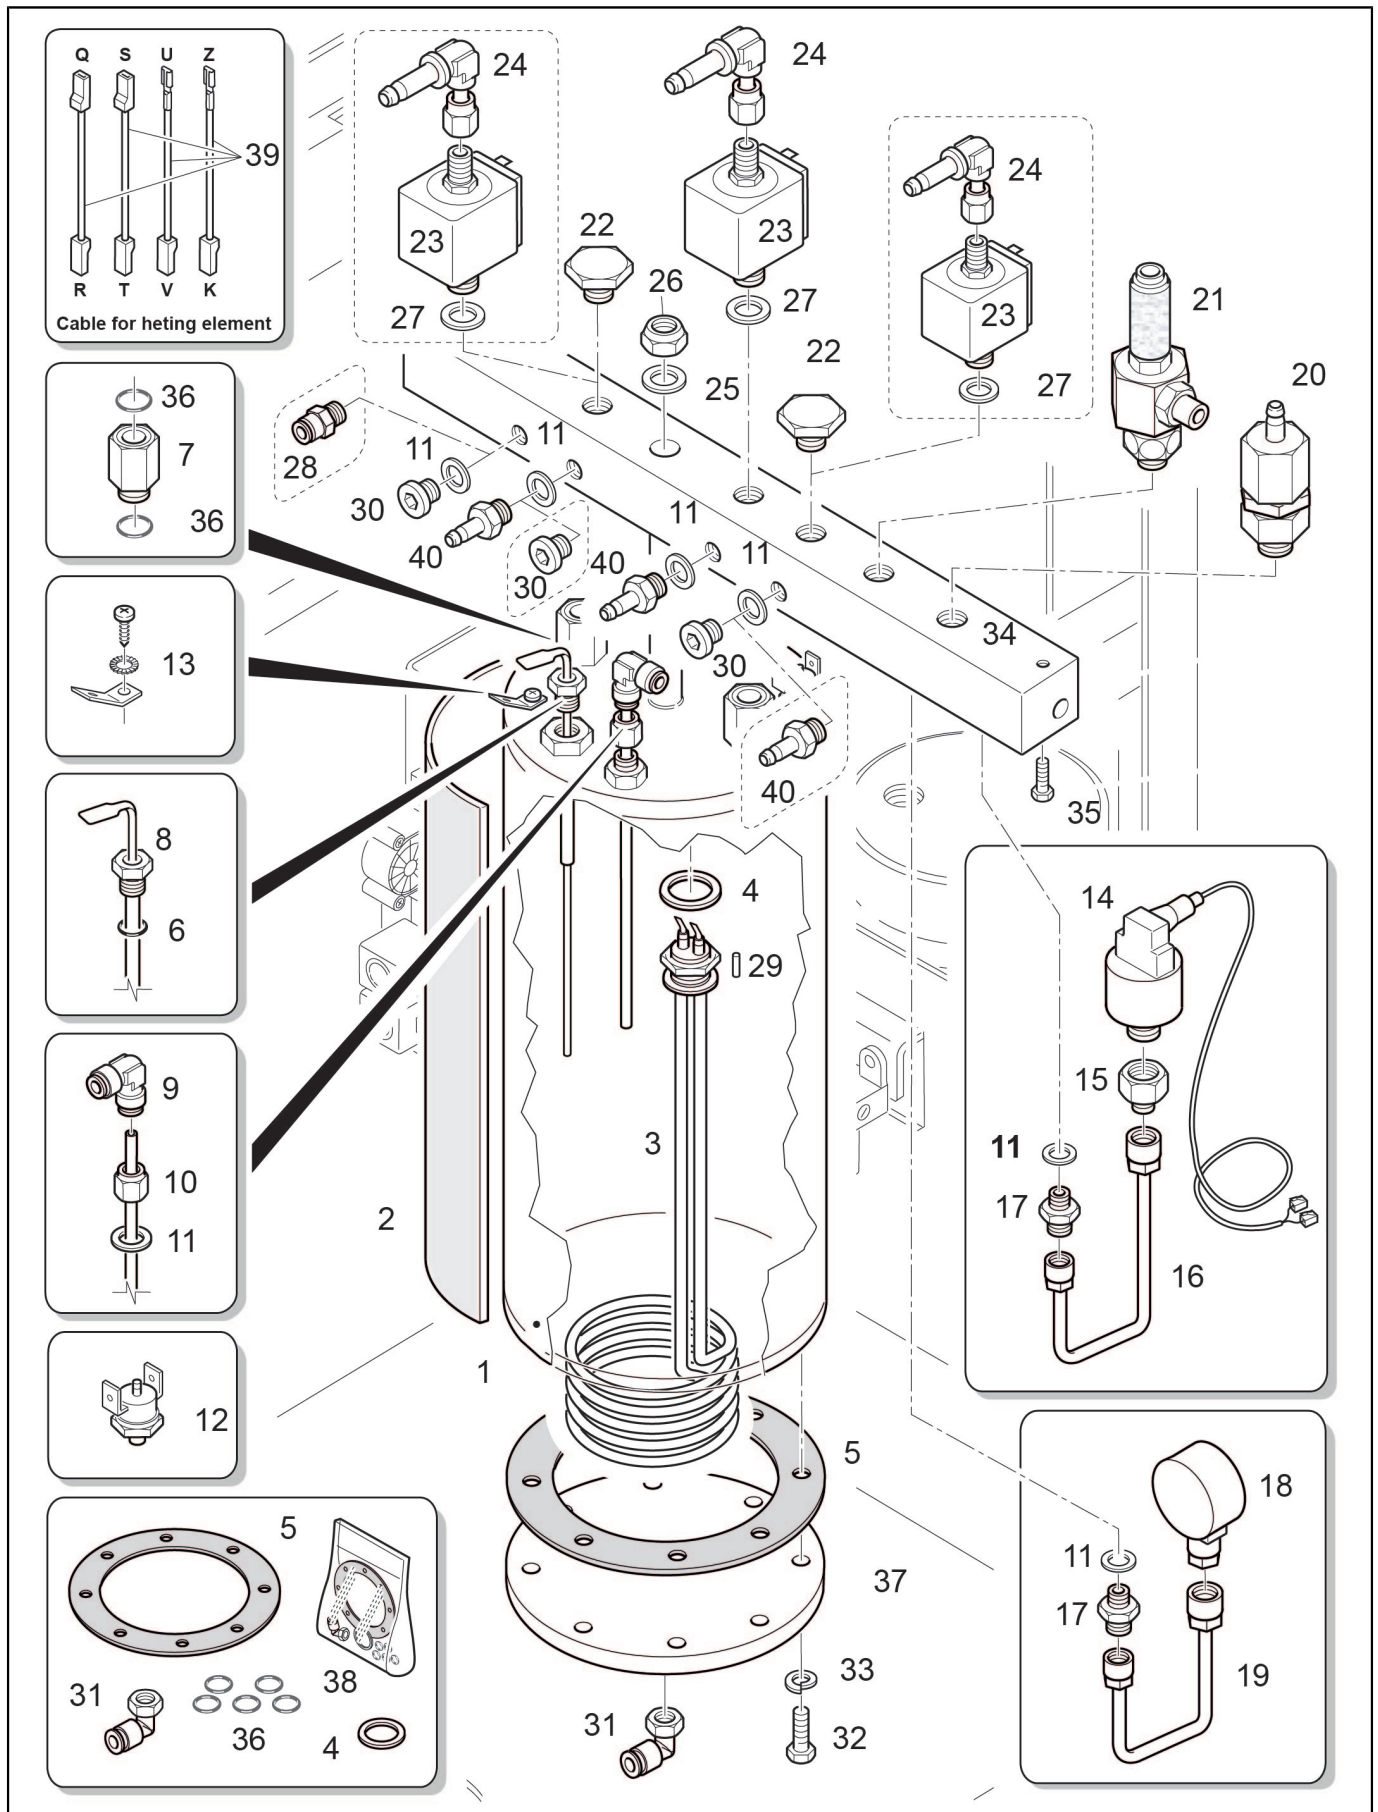

Steam Boiler - steam valve block XP/QM

POS.	CODE	DESCRIPTION	NOTES
1	00100802.001	Steam Boiler Assy. 3 Kw	FOR ALL OVER THE WORLD EXCEPT FOR SINGAPORE MARKET
	10020018	Steam Boiler Assy. 2,5Kw	ONLY FOR SINGAPORE VERSION
	10701374	Steam Boiler Assy. One 3Kw	
2	36901955	Sticky Tape 3M 50Mmx55Mt	
	69000417	Boiler Insulation Steam Boiler	
3	10701173	HEATING ELEMENT WITH GASKET 2500W/230V ONE	ONLY FOR SINGAPORE VERSION
	10701254	Heating Element/15 230V/3Kw+Gasket One-S50	FOR ALL OVER THE WORLD EXCEPT FOR SINGAPORE
4	36201035	Gasket Steam Boiler Resistance Garlock Egro One	
5	00100351.001	Gasket Steam Boiler	
6	00002240	O-Ring 14 X 1,78 Epdm 70Sh	
7	00100267.001	Steam Connection	
8	00100268.002	Level Sensor 140 Mm With Gasketg1/4	
9	00100793.001	Elbow Connector 6 X 6 Mm	
10	30001047	Suction Pipe	
11	27350014	Copper Gasket 12.5X9.8X1.5	
12	00100300.001	Temperature Limiter 140 C	
13	34160024	Lamellar Contact	
	37030408	Screw M 4 X 8	
	37430400	Toothed Washer D4	
14	10120004	Cable Pressure Probe	
	34200288	Pressure Sensor	
15	00100869.001	Adapter Nipple D. G 1/4 X 3/8	
16	10705232	Pipe For Pressure Transducer	
17	00100059.001	Double Nipple G 1/4 X G 1/4	
18	00100236.001	Manometer 4 Bar	
19	10705233	Pipe For Manometer	
20	00044464	Gasket 16,5 X 13,2 X 1,5 Copper	
	10060060	Vacuum Valve	
	36130008	Seat Teflon Nsf	
	36220009	Gasket Nut Note Teflon	
	36404013	O-Ring Silicone 2031	
	36404053	O-Ring 5,28 X 1,78 Epdm	
21	00010152	Threaded Nipple	
	00019974	Gasket 14,8 X 9 X 2 Copper	
	00027170	Union Nut G3/8 X 13,5Mm	
	00039067	Relief Valve, Steam	
	00045682	Splash Guard-Hose D. 16,0 X 45,0	
22	00060160	Brass Closing Screw	
23	00100016.005	Plunger 3/2 Steam T30 (Acl)	
	00100116.005	Operator Kit 3/2 Ways Steam (Acl) T30	
24	00057912	Threaded Elbow, Maled. 6 Mm X G1/8	
25	37411001	Plane Washer D.10	
26	00001484	Nut M10	
27	00100013.001	O-Ring 17,17 X 1,78 F	
28	69200135	Straight Connector G1/8 X 6	
29	00056751	Guiding Pin D.8X8	
30	23000299	Cap G1/8 Boiler One/Zero	
31	69200141	Elbow Connector G1/4X6 Ppsu	
32	37040621	Screw M 6 X 20 Inox	
33	37420601	Elastic Washer D. 6	
34	00100825.001	Steam Valve Block Assay.	
35	37040510	Screwm5 X 10Mm