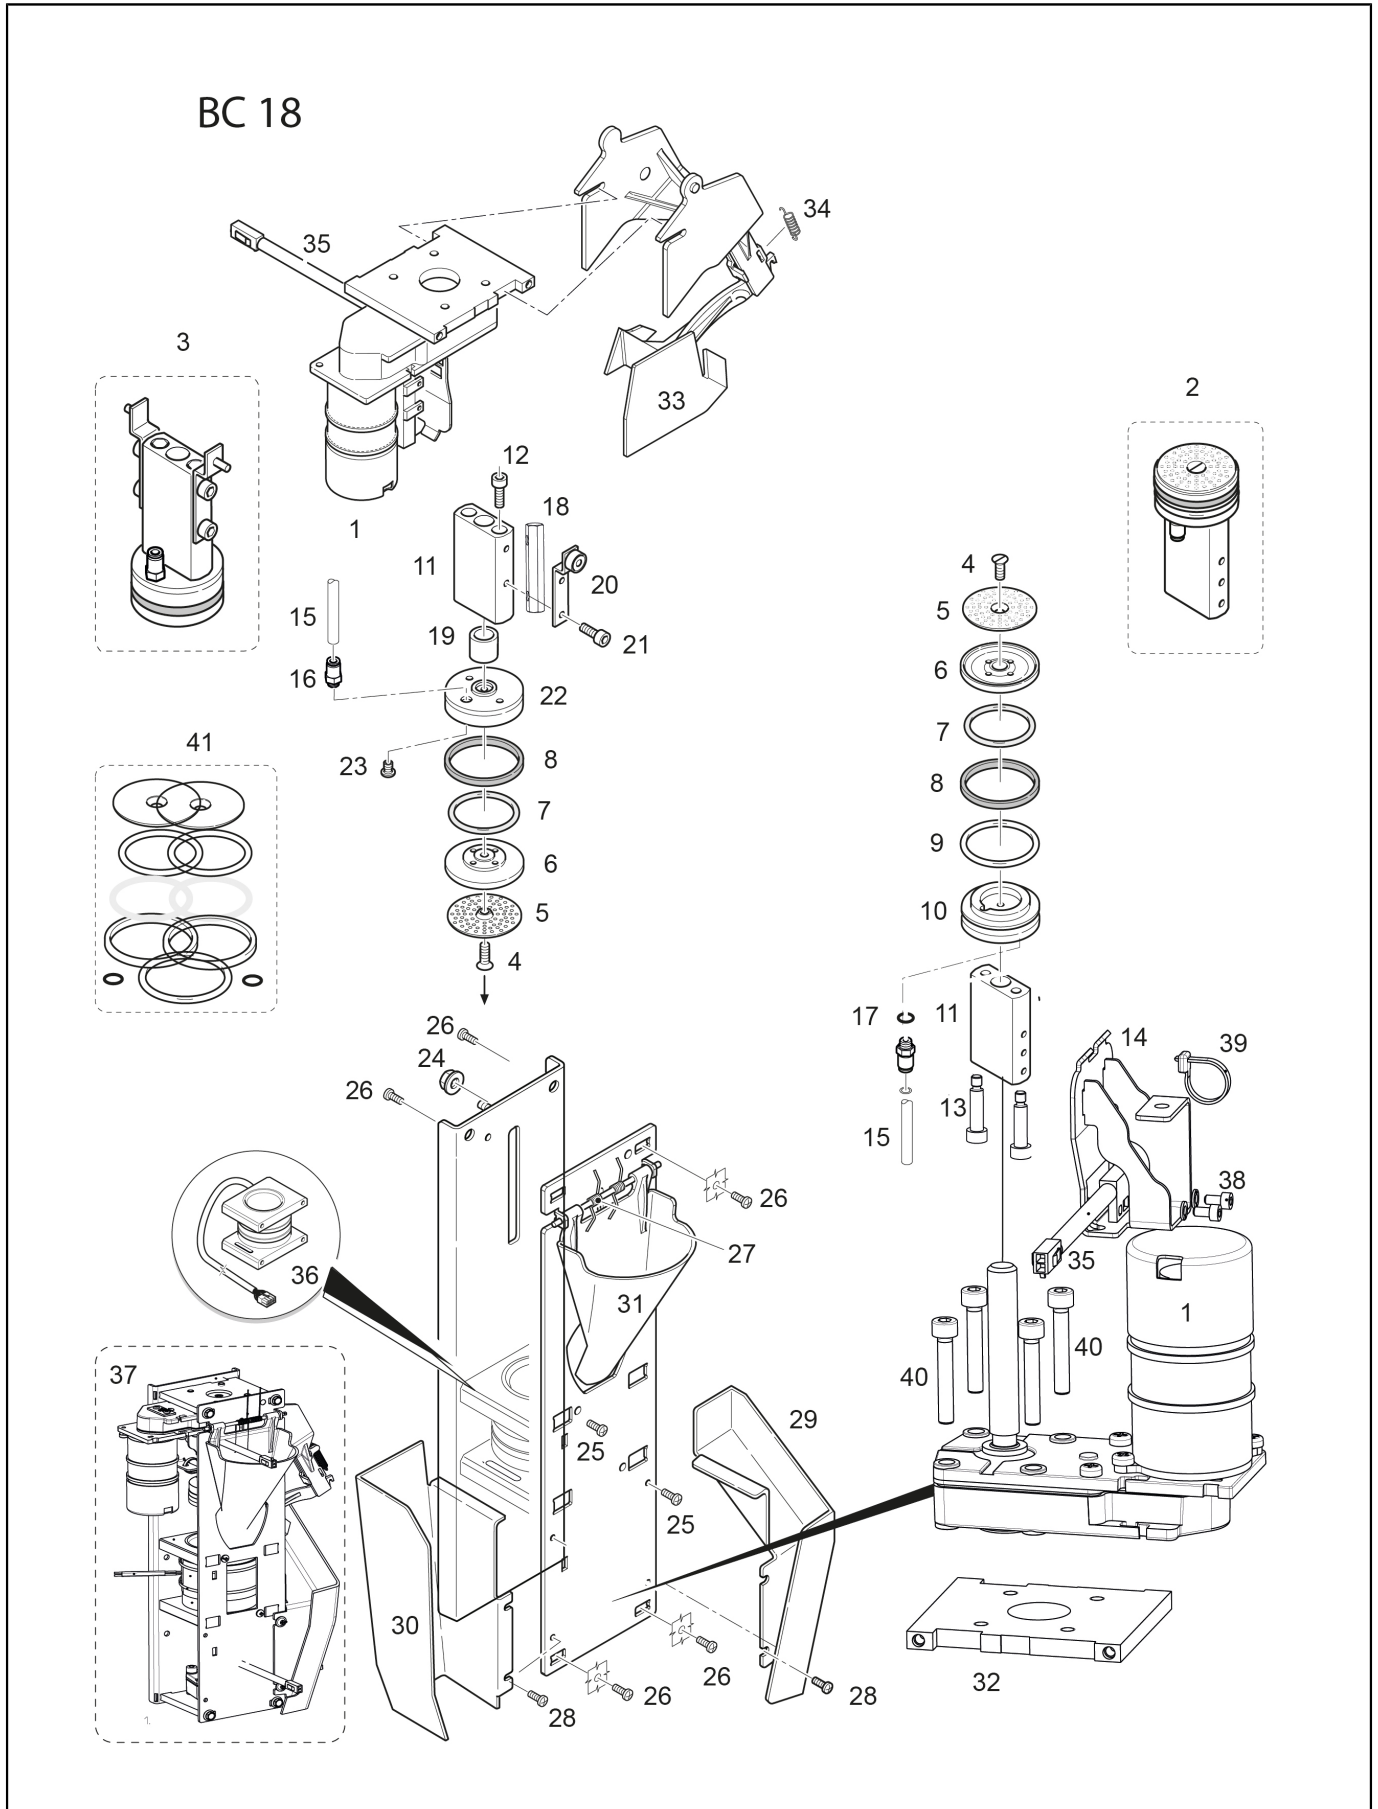

POS.	CODE	DESCRIPTION	NOTES
1	10701051	Spindle Motor With Sensor	for Egro ONE: S/N 12009467 PIN 108293
2	10700177	Lower Piston Bc18	
3	10700176	Upper Piston Bc18	
4	00001176	Countersunk Screw M4X12 Mm	
5	00060116	Brewing Sieve D. 44 Mm	
6	00054861	Filter Carrier	
7	00100136.001	O-Ring 31,35 X 3,53 Silicone 70Sh Red	
8	00039064	Turcon Ring 39 X 44 X 4	
9	00100506.001	O-Ring 36,09 X 3,53 Silicone 70Sh	
10	36930110	Lower Piston Gr. Bc18	
11	10701050	Piston Shaft With Magnet	piston shaft for BC18, ATTENTION to the magnet position. (could be used also on L61 or previous groups, put the magnet on the opposite side) albero pistone per BC18, ATTENZIONE alla posizione del magnete. (può essere utilizzato su gruppi L61 o precedenti posizionando al contrario il magnete)
12	00000930	Hex Socket Head Screw M5 X 25 Mm	
13	00048548	Hex Socket Head Screw For Peek Pistonm4 X 15 Mm	
14	32331498	Piston Guide Reed	
15	38228072	Teflon Hose Fep D. 4,0 X 2,5	
16	69200133	Straight Connector D.4 X M5	
17	00060283	O-Ring 4 X 1,2 F	
18	00045032	Nut	
19	30001048	Spacer Piston Guide	
20	32331443	Bracket Upper Piston	
21	00000928	Hex Socket Head Screw M4 X10 Mm	
22	36930111	Upper Piston Group Bc18	
23	00048550	Flow Limiter D. 0.7	
24	00001521	Keps Nut M5	
25	37155011	Screw Atf Pt 4X10 Tcb Ph Inox	
26	37040409	Screw M4 X 8 Te	
27	00060858	Transmission Assay.	
28	00046844	Screw M4 X 8 Mm	
29	38120120	Spindle Motor Protection	
30	00048747	Grounds Slide	Fit for all generation brewing unit (L61/BC18)/ passt für alle Generationen von Brühgruppen (L61/BC18)
	38120119	Grounds Slider	does not fit for Automatic spout - use metal version 00048747 / passt nicht für Automatischen Auslauf - Metall Ausführung verwenden 00048747
31	38120115	Coffee Powder Funnel	
32	24300010	Spindle Motor Plate	
33	10700178	Ejector Brewing Group	
34	39110026	Spring Ejector	
35	34020125	End Switch Spindle Motor	
36	10701036	Brewing Chamber Bc18	
37	10054002	Brewing Group Bc18	
38	37060306	Screw M3 X 6 Tcei	
	37420300	Elastic Washer 3 X 0,8	
39	34200071	Fixing Cable Clamp	
40	00000935	Hex Socket Head Screw M5 X 30 Mm