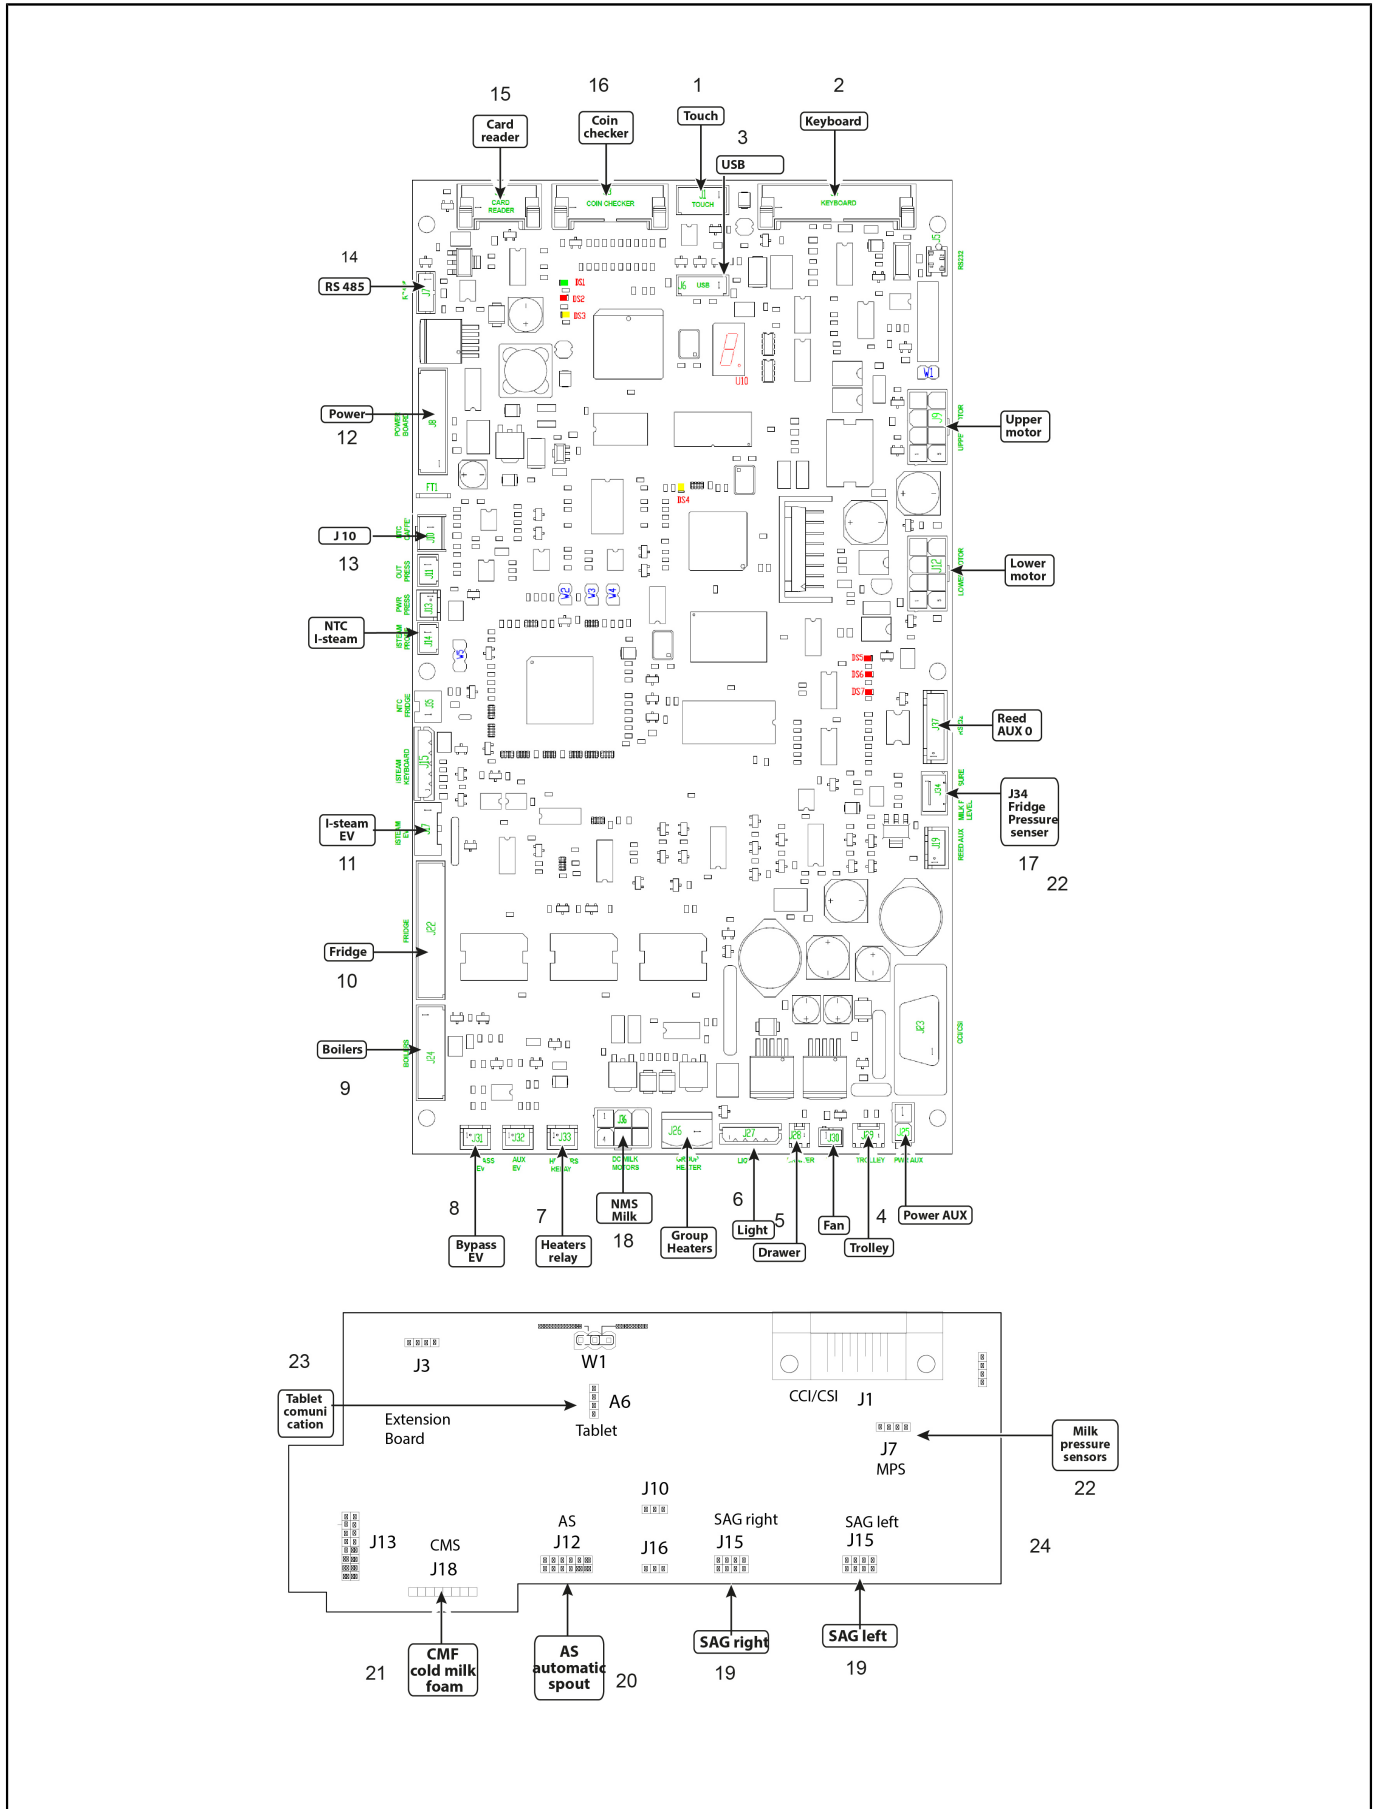

POS.	CODE	DESCRIPTION	NOTES
1	10110705	Wiring Set Touchscreen One	
2	00044846	Flat Cable 600Mm	
3	10110706	Extension Usb-Cable	
	34070075	Wiring Set J6 With Usb Connector (Touch Pad)	
4	10110714	Wiring Set J29	
5	10110717	Wiring Set J28	
6	10705592	Usb Wired Assy One	
7	10110716	Wiring Set J33 Relays	
8	10110704	Wiring Set J31 By Pass One	
	10110867	Wiring Valves Sirai	
9	10110867	Wiring Valves Sirai	
10	10110709	Wiring Set J22 Ks7	
	10110715	Wiring Set J22 One Quick Milk	
	10110759	Wiring Milk Pump Module Ks9	
	10110821	Wiring Set J22 One Quick Milk Nms	
	10701324	Extension Kit - Undercounter Fridge	
11	10110703	Wiring Set J17 Isteam	
	10110874	Wiring Electrovalve Isteam 3Valves Cc	
12	10110712	WIRING SET J10 EXTENSION WIRING COFFEE PROBE ONE	
13	10110701	Cable Powersupply-Cpu One	
14	10110728	Wiring Powder Module - Coffee Machine	
15	10110001	Flat Cable Pay System Machine 16 Poles	
	10110002	Flat Cable Smart Card 10 Poles	
16	00034550	Cable Tie 2,5 X 200 Mm	
	34200071	Fixing Cable Clamp	
	34200301	CLAMP L.155X4,8MM	
17	10110835	Pressure Sensor Cable Set Nms 1Milk	
	10110837	Extension Cable Pressure Sensor 4Pole	
	10110839	Pressure Sensor Cable Set 2Milk	
	10110976	Cable Milk Sensor Nms	Kabel Drucksensor von Maschine / cable pressure sensor from machine
19	10110962	Wiring Sag	
20	10110961	Wiring As	
21	10110959	Wiring Valve Pump Module Cmf Ks9	
	10110960	Wiring Cmf Valves	
22	10110835	Pressure Sensor Cable Set Nms 1Milk	
	10110837	Extension Cable Pressure Sensor 4Pole	
23	10110958	Wiring Tablet Byo Fix	
24	34070236	Cable Button Display Byo