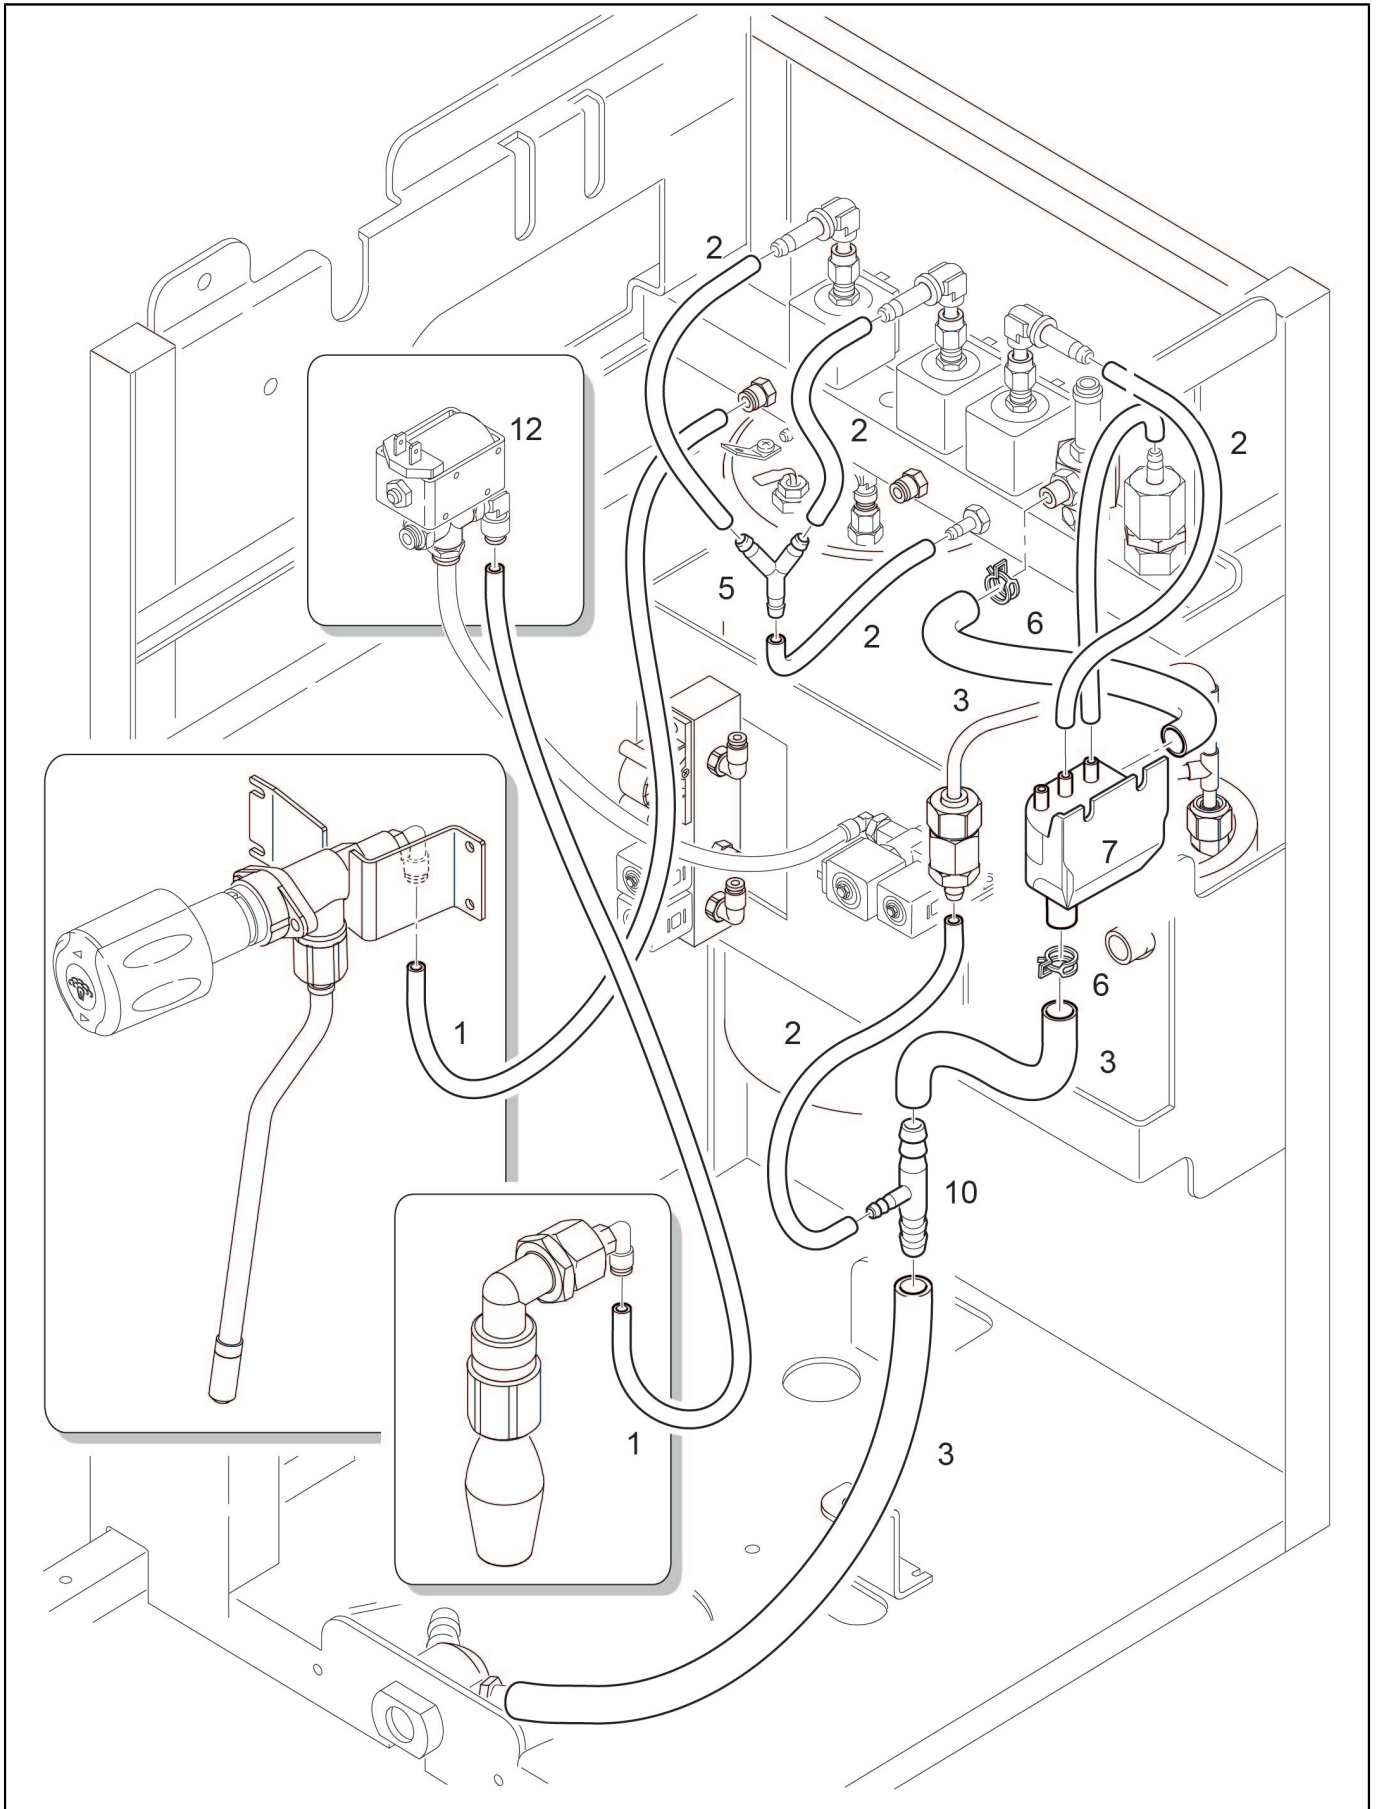

POS.	CODE	DESCRIPTION	NOTES
1	38228073	Teflon Hose Fep D. 6 X 4	
2	00004474	Silicon Hose D. 8 X 5 Mm	
3	00004473	Silicon Hose D. 14 X 9 Mm	
	10700281	Drain Pipe Kit	
5	69200162	Y Connection Silicon Pipe D.6	replacement for 69200118 / Ersatz für 69200118
6	00055795	Wire Hose Clamp 17,3 Mm	
7	10700232	Valve Drain Tray	
10	00045714	Reducing T Connector D. 12 - 6 - 12 Mm	
11	00045714	Reducing T Connector D. 12 - 6 - 12 Mm	
	00100862.003	Drain Pipe Kit	
12	34040156	Valve 3/2 24V