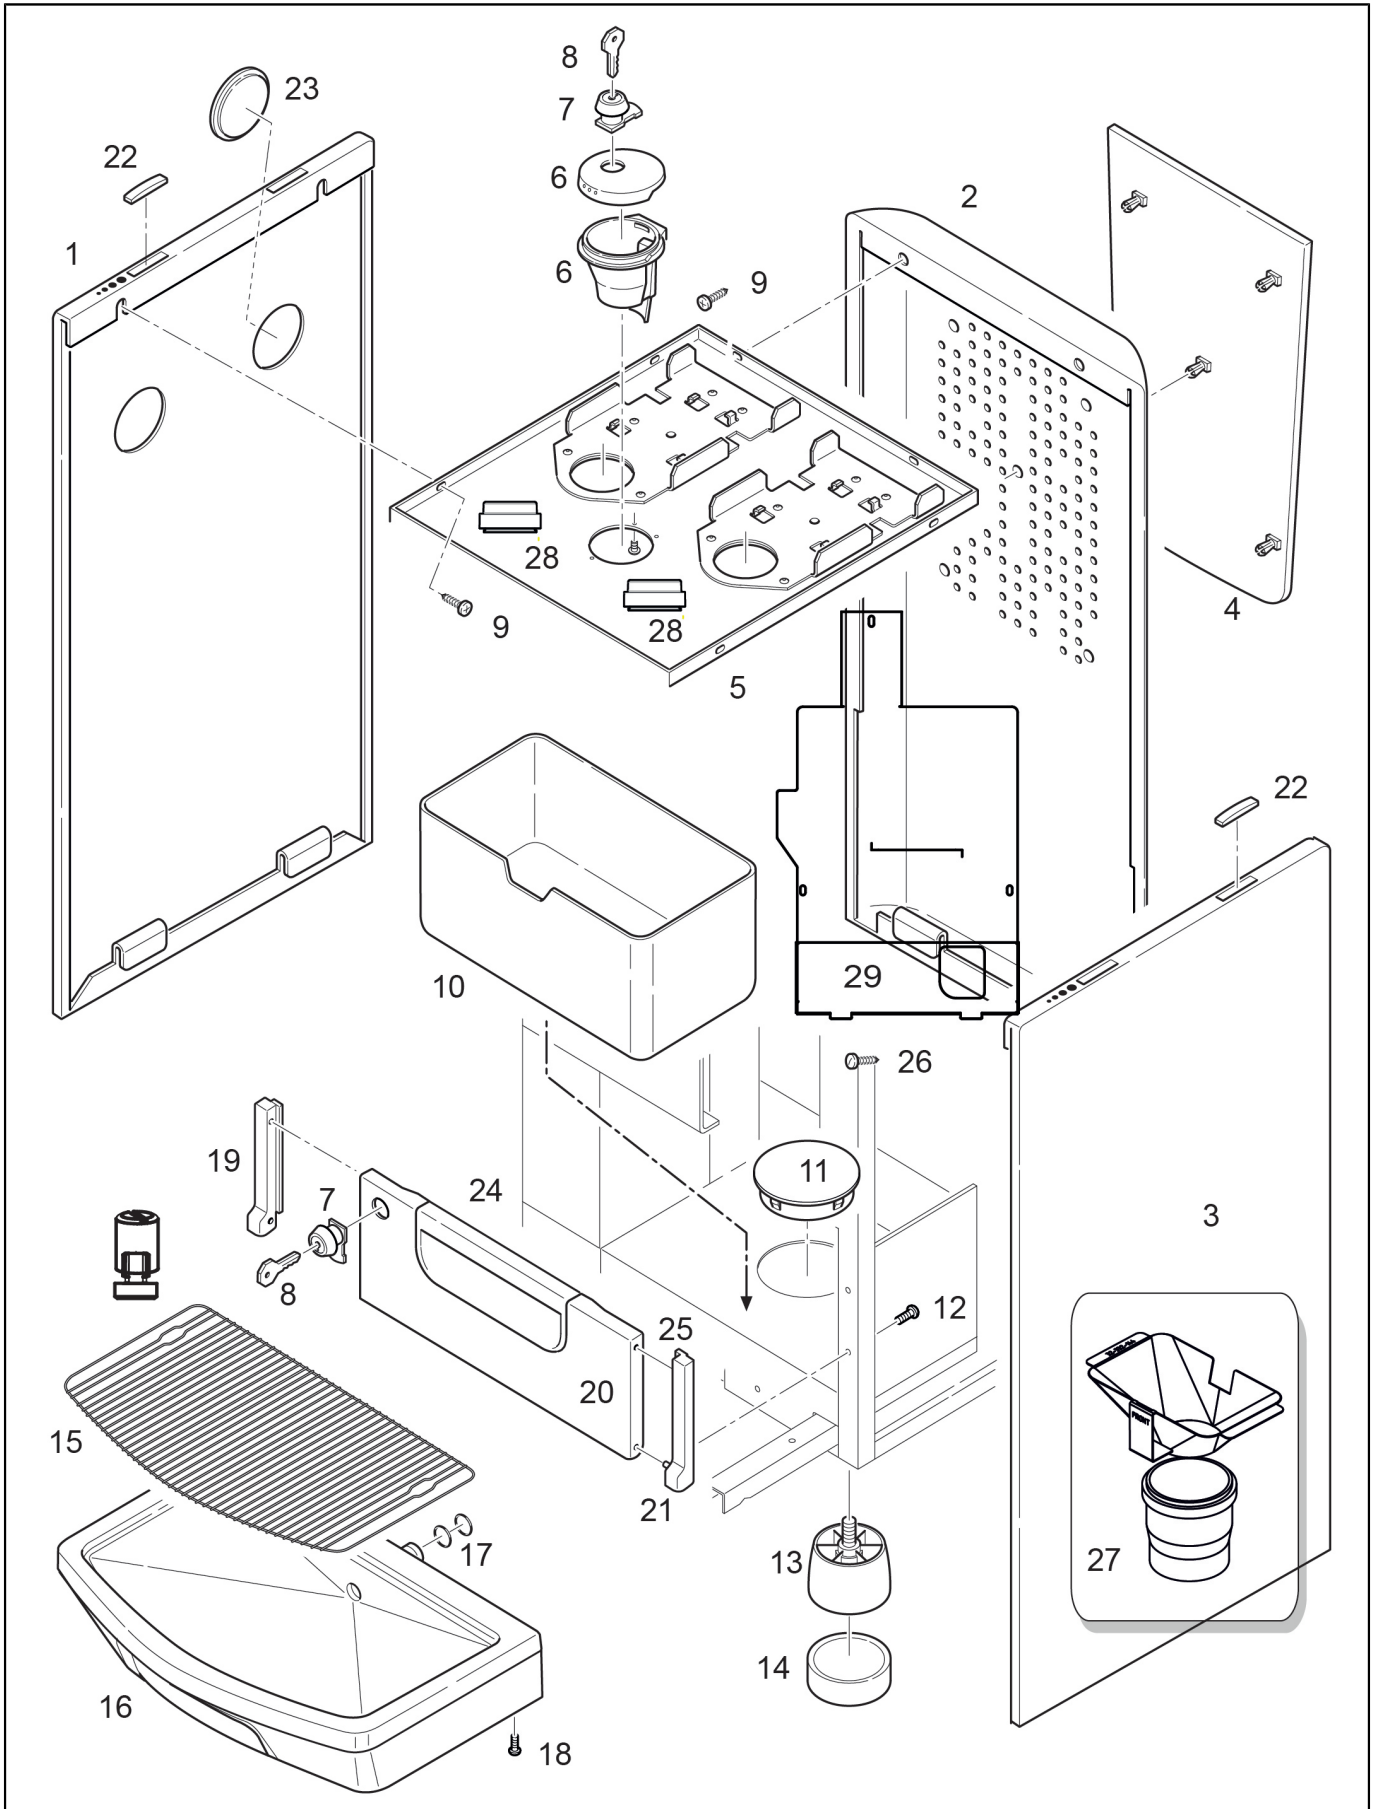

POS.	CODE	DESCRIPTION	NOTES
1	10701395	Retrofit Kit Gum	
	32332283	IMBUTO SCARICO FONDI CAFFE'ONE/2018-AI-	
2	32332284	SUPPORTO IMBUTO SCARICO FONDI CAFFE'ONE/2018-AI-	
3	32332163	SUPPORTO CASSETTO FONDI SX ONE/BYO-AI-	
4	32332164	SUPPORTO CASSETTO FONDI DX ONE/BYO-AI-	
5	32332165	SUPPORTO CAVO/TUBO CASSETTO FONDI ONE/BYO-AI-	
6	32332166	Switch Safety Cover	
7	32332167	COPERTURA DI SICUREZZA ELETTRICA ONE/BYO-AI-	
8	32332168	Coffee Waste Drawe Under Machine One/Byo	
9	34100021	Micro Switch	
10	37030408	Screw M 4 X 8	
11	37041020	VITE M10X20 TE INOX U5739	
12	37410303	RONDELLA PIANA 10,5X30X2,5 FEZN	
13	38120054	Handle Coffee Waste Drawer	
14	38910003	Drain Pipe Coffee 75X100Mm	
15	69000174	Machine Foot High	
16	00001065	Raised Cheese Head Screw M3 X 16 Mm	
17	00030494	Lock Washerm3