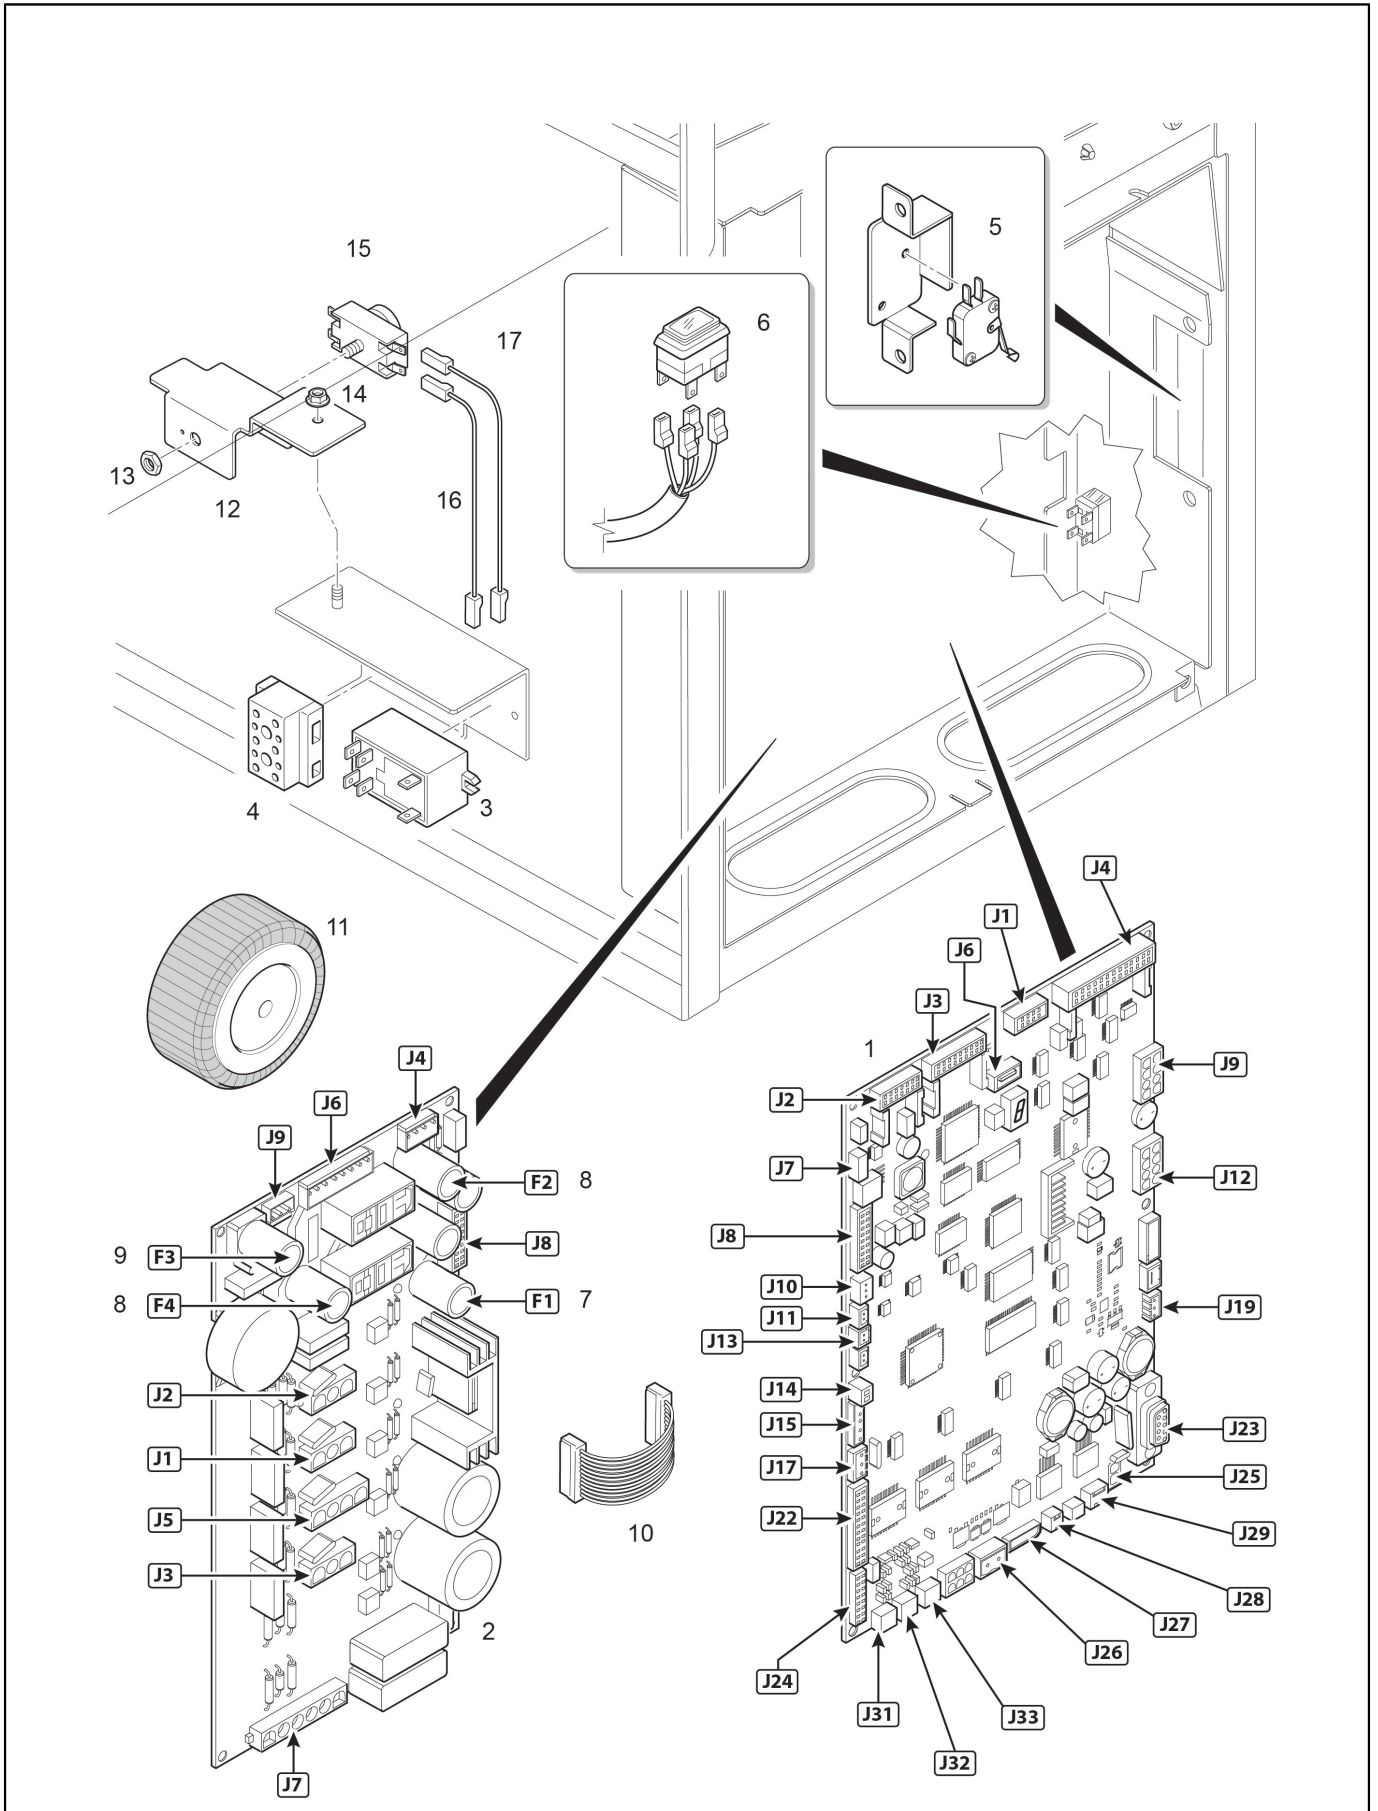

POS.	CODE	DESCRIPTION	NOTES
1	10701056	Kit Cpu Board Egro One Nms	
2	10705962	Power Supply Egro One	
3	34200289	Heating Element Relay	
4	00025861	Cone Fitting	
	00053952	Connecting Terminal 3 P	
	34300072	Cable+Plug	
	34300073	Cavo H07Rn-F 5C.Sez.2,5 L=2000	
	34300074	Cavo H07Rn-F 3Capi Sez.2,5 L=2000	
	34300074	Cavo H07Rn-F 3Capi Sez.2,5 L=2000	
	34300079	Cavo H07Rn-F 5C.Sez.4 L=2500	
	34300098	CAVO H07RN-F 4C.SEZ.2,5 L=2000	
5	34100021	Micro Switch	
6	34030077	Main Switch	
7	00003285	Fuset8A 250V 5X20Mm	
8	34200177	Fuse 2A 5X20	
9	00003280	Fuse F6,3A 250V 5X20Mm	
10	10110701	Cable Powersupply-Cpu One	
11	34200269	Transformer 140Va