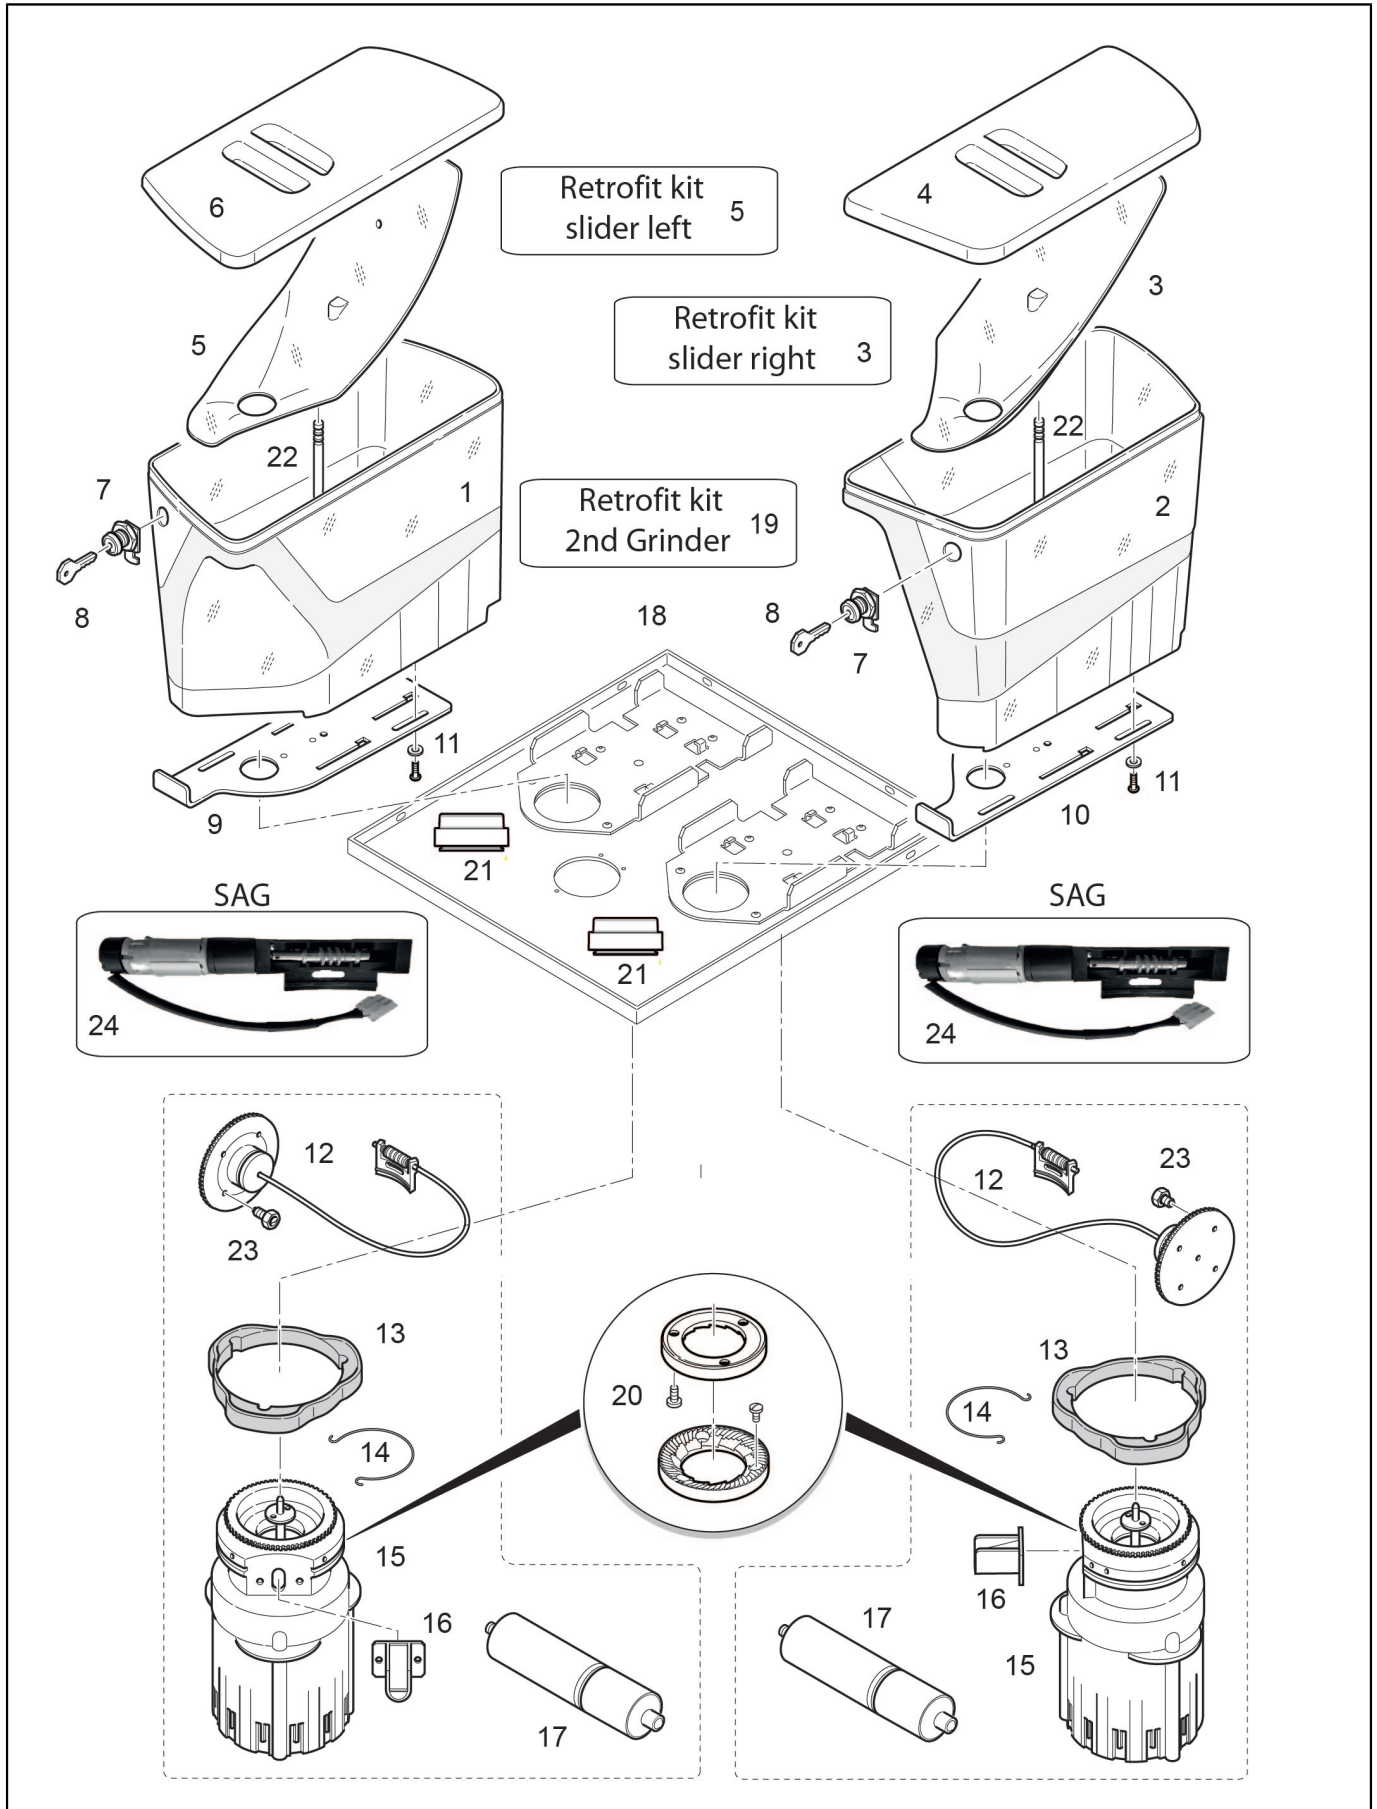

POS.	CODE	DESCRIPTION	NOTES
1	00100878.001	Bean Hopper Assay. Left Without Lock	
	00100878.002	Bean Hopper Assay. Left With Lock	
2	00100877.001	Bean Hopper Assay. Right Without Lock	
	00100877.002	Bean Hopper Assay. Right With Lock	
3	38120580	Slider Bean Hopper Right One/15	
4	38120075	Lid For Bean Hopper Right	
5	38120581	Slider Bean Hopper Left One/15	
6	38120076	Lid For Bean Hopper Left	
7	10705529	Lock Assay. Ronis M15X17,5 With Hook 25.5Mm	
	69000337	Lock 90 M15 X 17,5	
8	69000339	Serial Key Cod 200C	
9	32331404	Slider Beans Hopper Left	
10	32331403	Slider Beans Hopper Right	
11	37113508	Selfscrew M3X8	
	37410300	Plane Washer D3.2X9	
12	10701209	Grinder Adjustment Right/15	
	10701210	Grinder Adjustment Left/15	
	10705715	Grinder Adjustement Left (Welded Frame)	
	10705716	Grinder Adjustment Right (Welded Frame)	
13	36990026	Rubber Silent Block One	
14	00101048.001	Stop Spring	
15	10705713	Grinder Assay. 220V - 50/60Hz Right	
	10705714	Grinder Assay. 220V - 50/60Hz Left	
16	00100565.001	Powder Spout(Standard)	
17	00101070.001	Capacitor 14 Mf 400Vac P2 UI	
	34020034	Capacitor 12,5Mf 450V UI	
18	10705706	Top Lid 2 Grinders	
	10705717	Top Lid 1 Grinder	
19	00101000.001	Retrofit Kit 2Nd Grinder	
20	00046933	Grinder Plates, Pair D. 54Mm With Screw	
21	36990025	Seal (Collar) / Grinder	
22	23000128	Pin Bean Hopper One Self	
23	69200073	Blocking Srewm8	
24	34010015A	Motor 24V Sag With Encoder