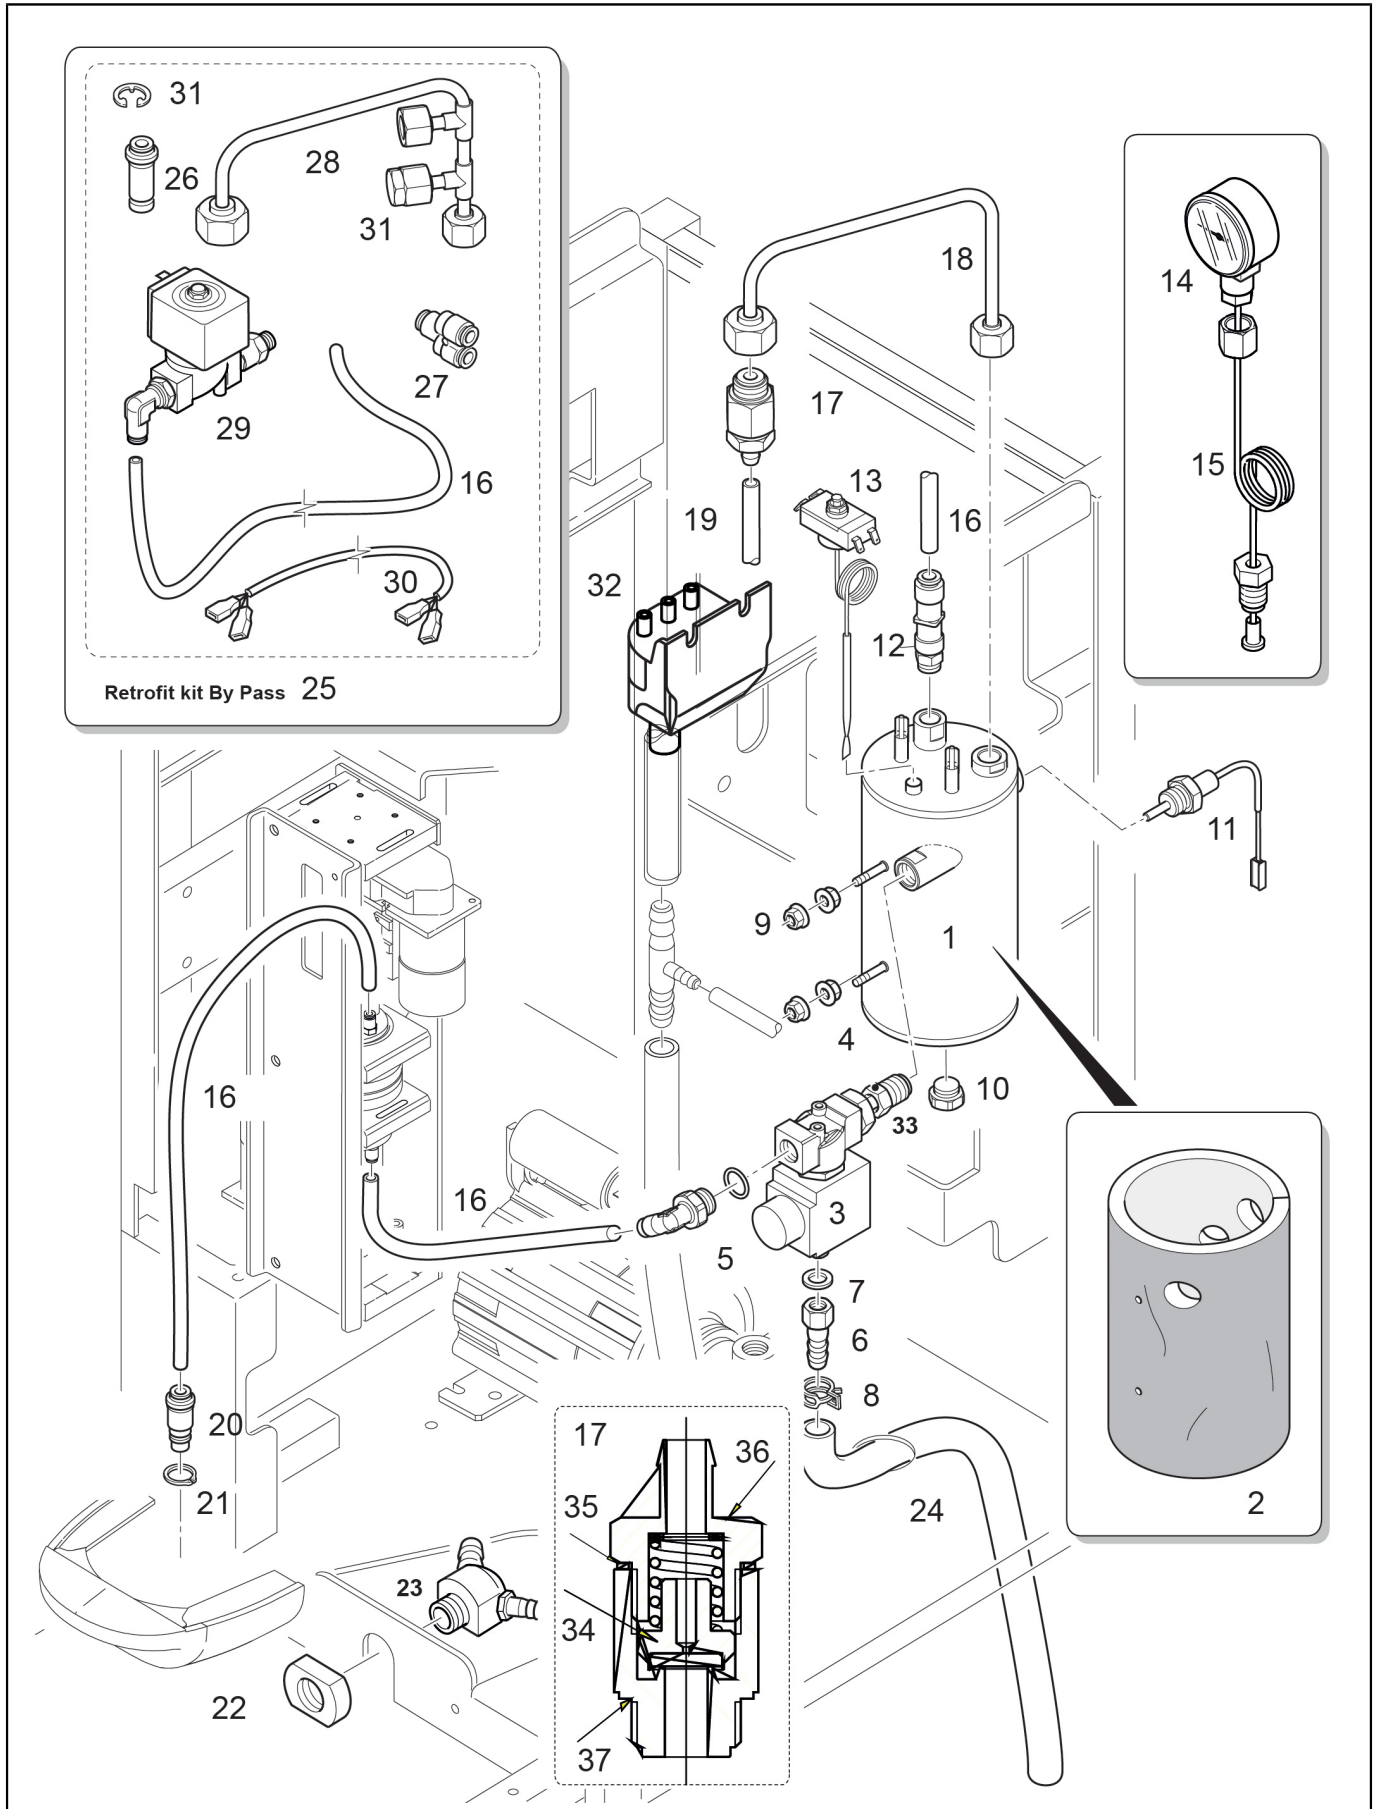

POS.	CODE	DESCRIPTION	NOTES
28	10046062	Pipe Expansion Valve+Boiler Coffee	
29	00100559.001	Operator Kit 2/2 Way Water T30 (Acl)	to be used on machine before S/N 12011960 PIN 119415 da utilizzare su macchine precedenti la N/F 12011960 PIN 119415
	00100560.001	Plunger 2/2 Water T30 (Acl)	to be used on machine before S/N 12011960 PIN 119415 da utilizzare su macchine precedenti la N/F 12011960 PIN 119415
	10060606	Electrovalve Powder-Bypass	
	34040177	Plunger 2/2 T30 (Sirai) MI316	
	34040183	Valve 2/2 24V T30 (Sirai)	
30	10110868	Wiring By-Pass Valve Sirai	
31	23000289	Closing Pin G1/4	
32	10700232	Valve Drain Tray	
33	10042199	Pipe Valve-Boiler Coffee Zero	
34	10060006	Nut And Steam Cock Gasket	
35	27350001	Gasket 3/8 X 1 Copper	
36	23220001	Rubber Holder	
37	23220014	L4 RUBBER-HOLDER