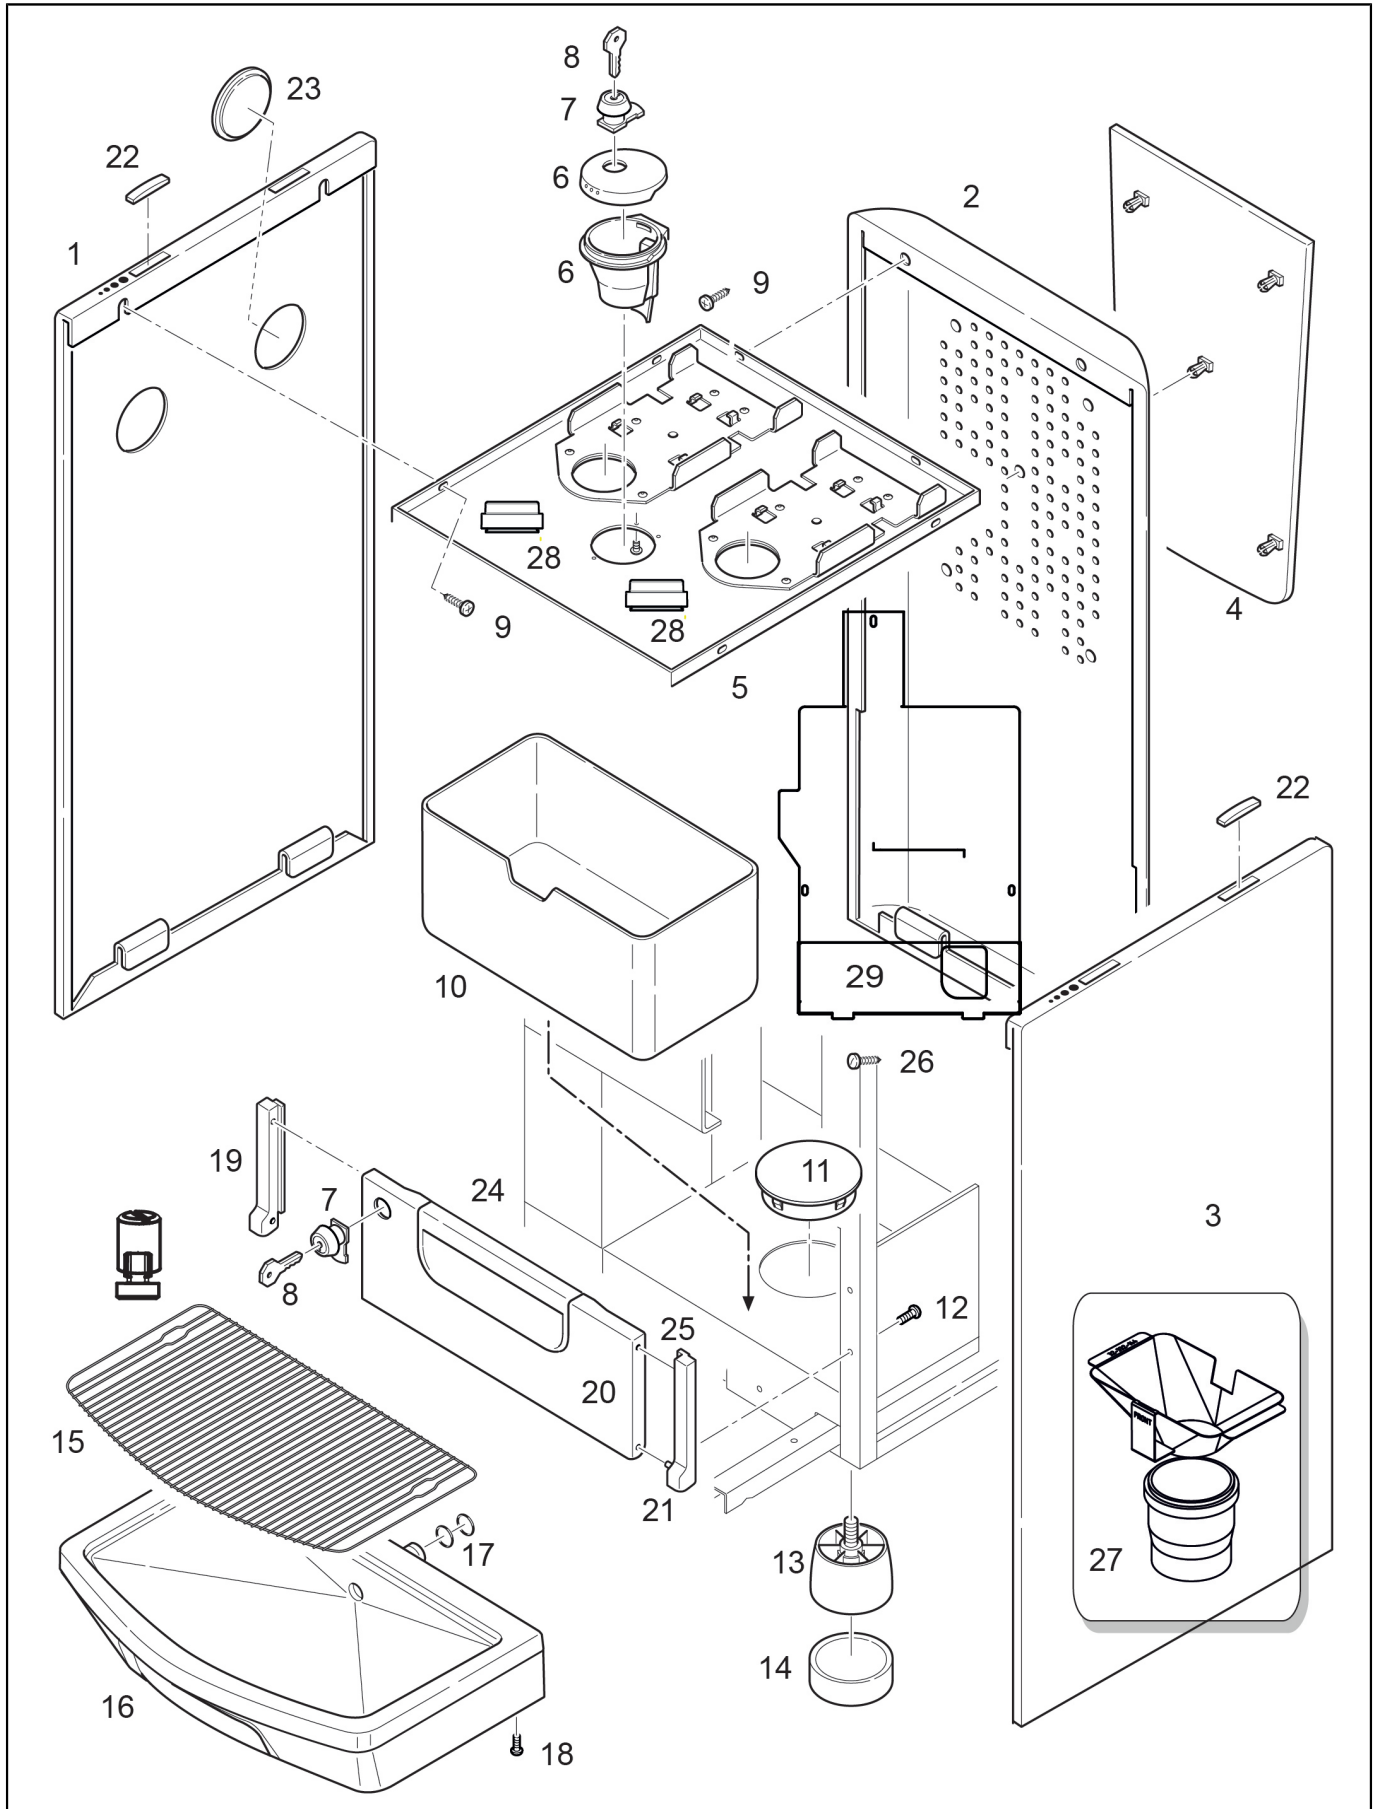

POS.	CODE	DESCRIPTION	NOTES
26	32331435	C-Bracket For Connecting With Add-Ons	
	37040410	Screw M 4 X 10	
	37320603	Group Fixing Cage Nut M4	
27	10701527	Kit Direct Grounds Funnel 2018	
28	36990025	Seal (Collar) / Grinder	
29	32331698	CHIUSURA POSTER.CASSETTO FONDI CAFFE'ONE -AI-	
	37040410	Screw M 4 X 10