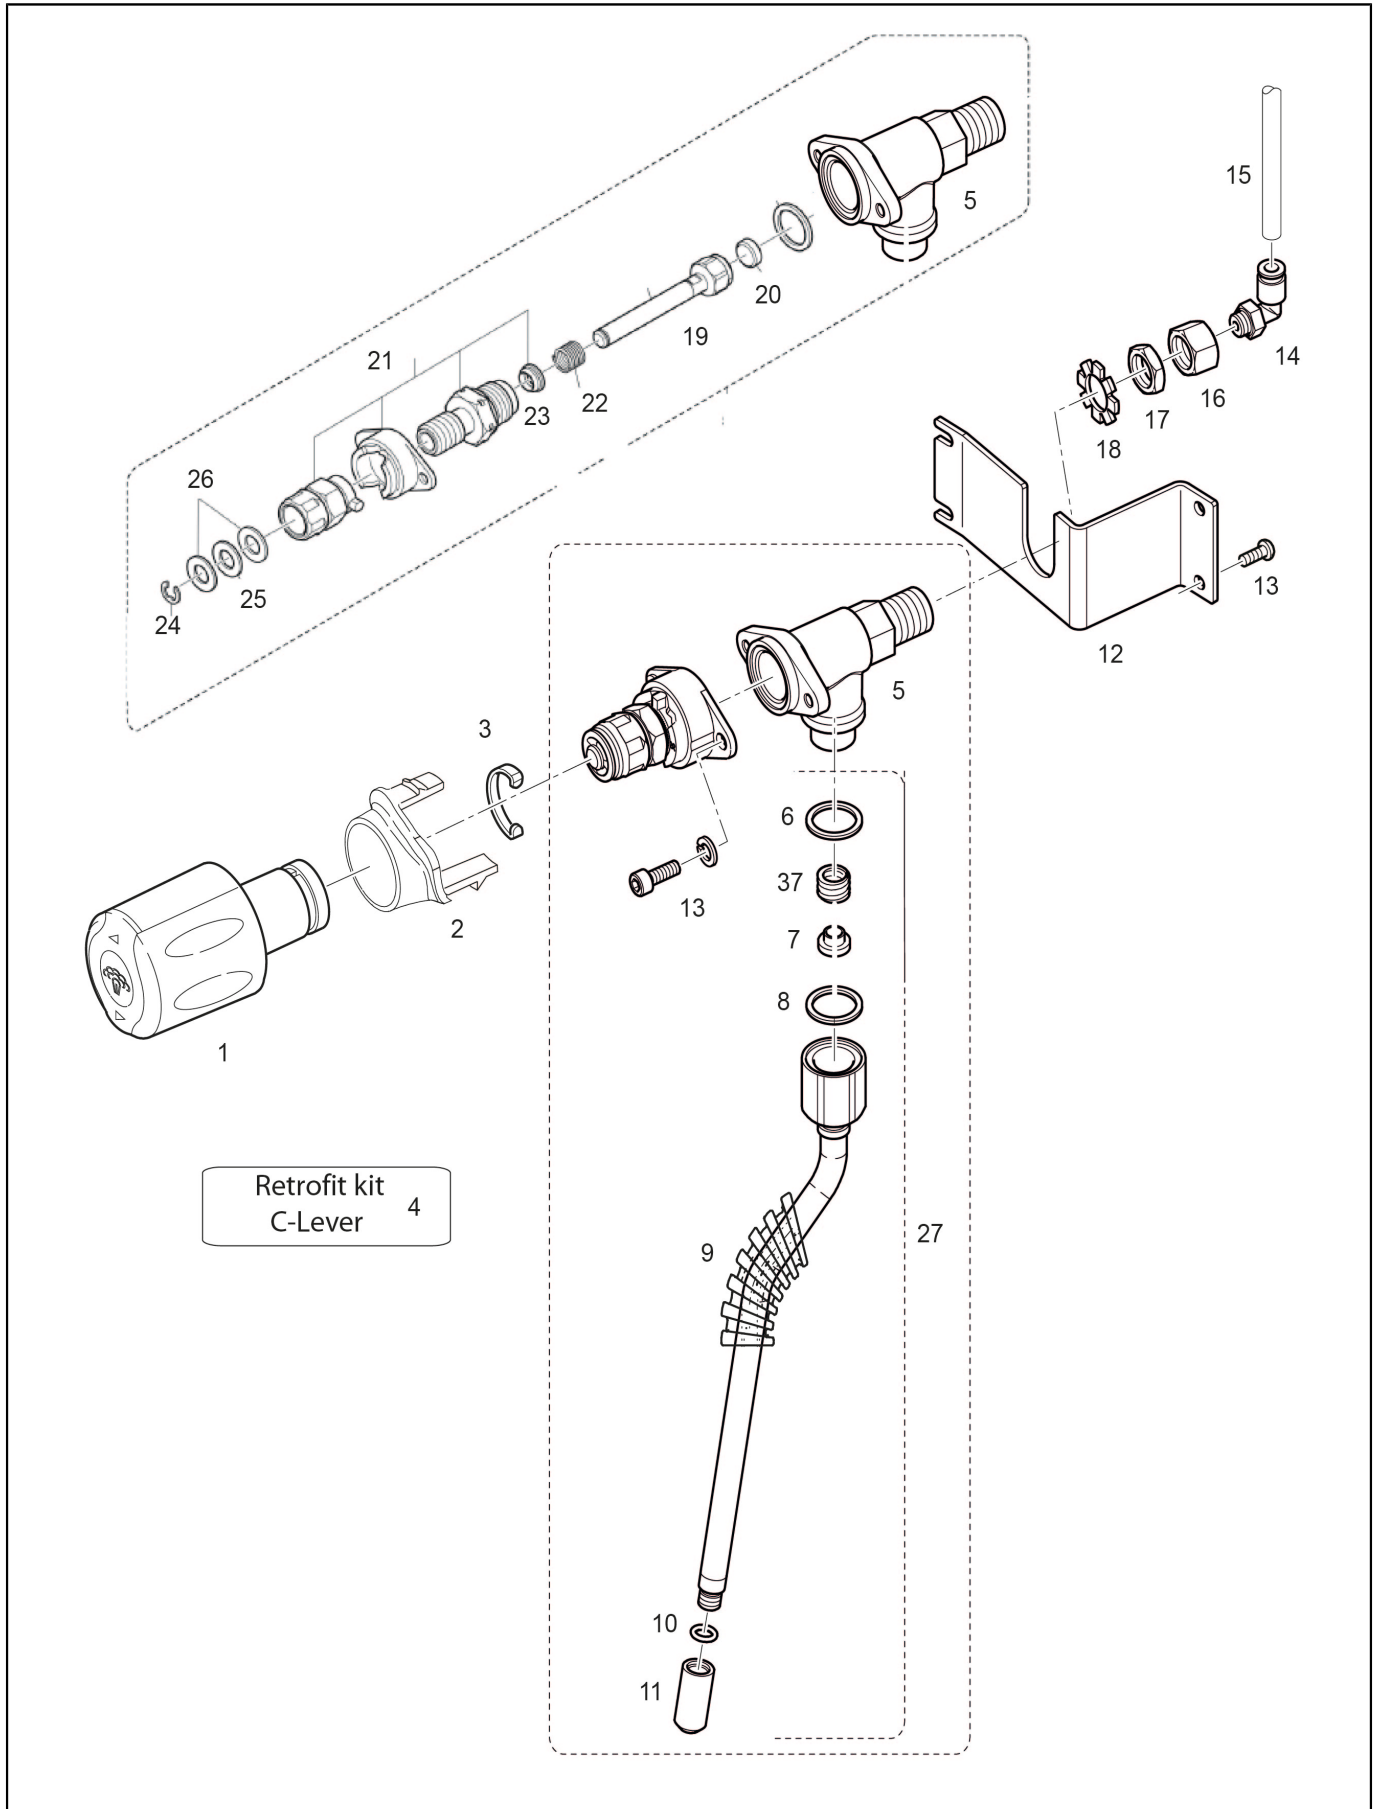

POS.	CODE	DESCRIPTION	NOTES
1	10060189	Steam Tap/16	
2	38120087	Cover	
	38120088	Cover Steam Handel	
3	32210001	Steam Handle Spring	
4	00100998.001	Retrofit Kit C-Lever	
	10701326	Retrofit Kit C-Lever Cool Touch	
5	10060155	Fast Steam Tap Left No Connector	
6	36220009	Gasket Nut Note Teflon	
7	36930016	Gasket Teflon Connection Steam Wand	
8	36930017	Teflon Gasket For Steam Wand Nut	
9	10049112	Steam Pipe Inox Lg 25	
	10049121	Cool Touch Wand Classe 7	
	10701426	Cooltouch Wand/17	
	36990004	Rubber For Steam Pipes	
10	36404022	O-RING 6,4 X 1,9 R5A	
11	23212035	Steam Sprayer Lg44 D1.5	
	25111006	Steam Nozzle	
12	32331413	Bracket	
13	37040510	Screwm5 X 10Mm	
14	69200140	Elbow Connector6 X G1/8 Ppsu	
15	38228073	Teflon Hose Fep D. 6 X 4	
16	00100855.001	Sleeve	
17	26220005	Flat Nut 3/8	
18	37431600	Outer Toothed Washer D16	
19	10060002	Rod+Nut And Steam Cock Gasket	
20	36301105	Gasket For Nut Steam Tap Epdm	
21	10701240	Kit Clever/15 Cams Peek Left	
22	39110035	Water-Steam Cock Spring	
23	36990078	Shaft Gasket Fast Tap	
24	37510700	Snap Ring D. 7	
25	36230001	Teflon Washer	
26	32239044	New Steam Cock Washer	
27	10706035	Steam Pipe+Junction One	
28	39110038	Spring Connection Steam Tap