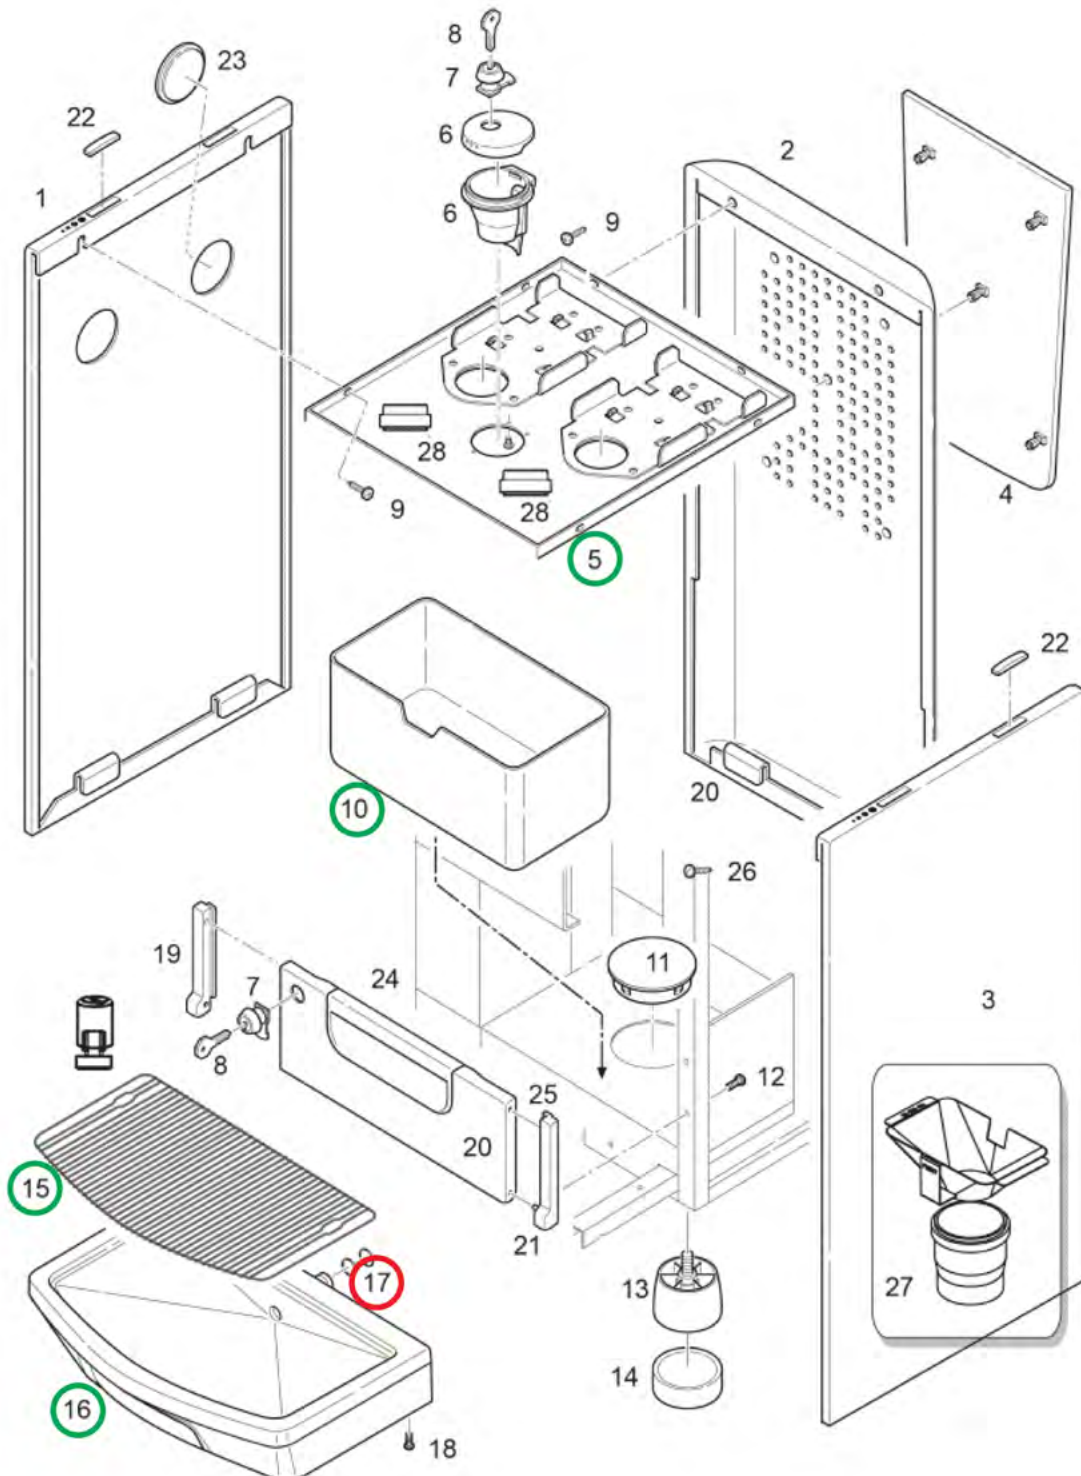

Egro Preventative Maintenance

Maintenance Cycle 2 (80,000 cycles or 2 years)

Basic Kit 99PM2-EBASIC14

	Check and Clean
	Lubricate
	Replace