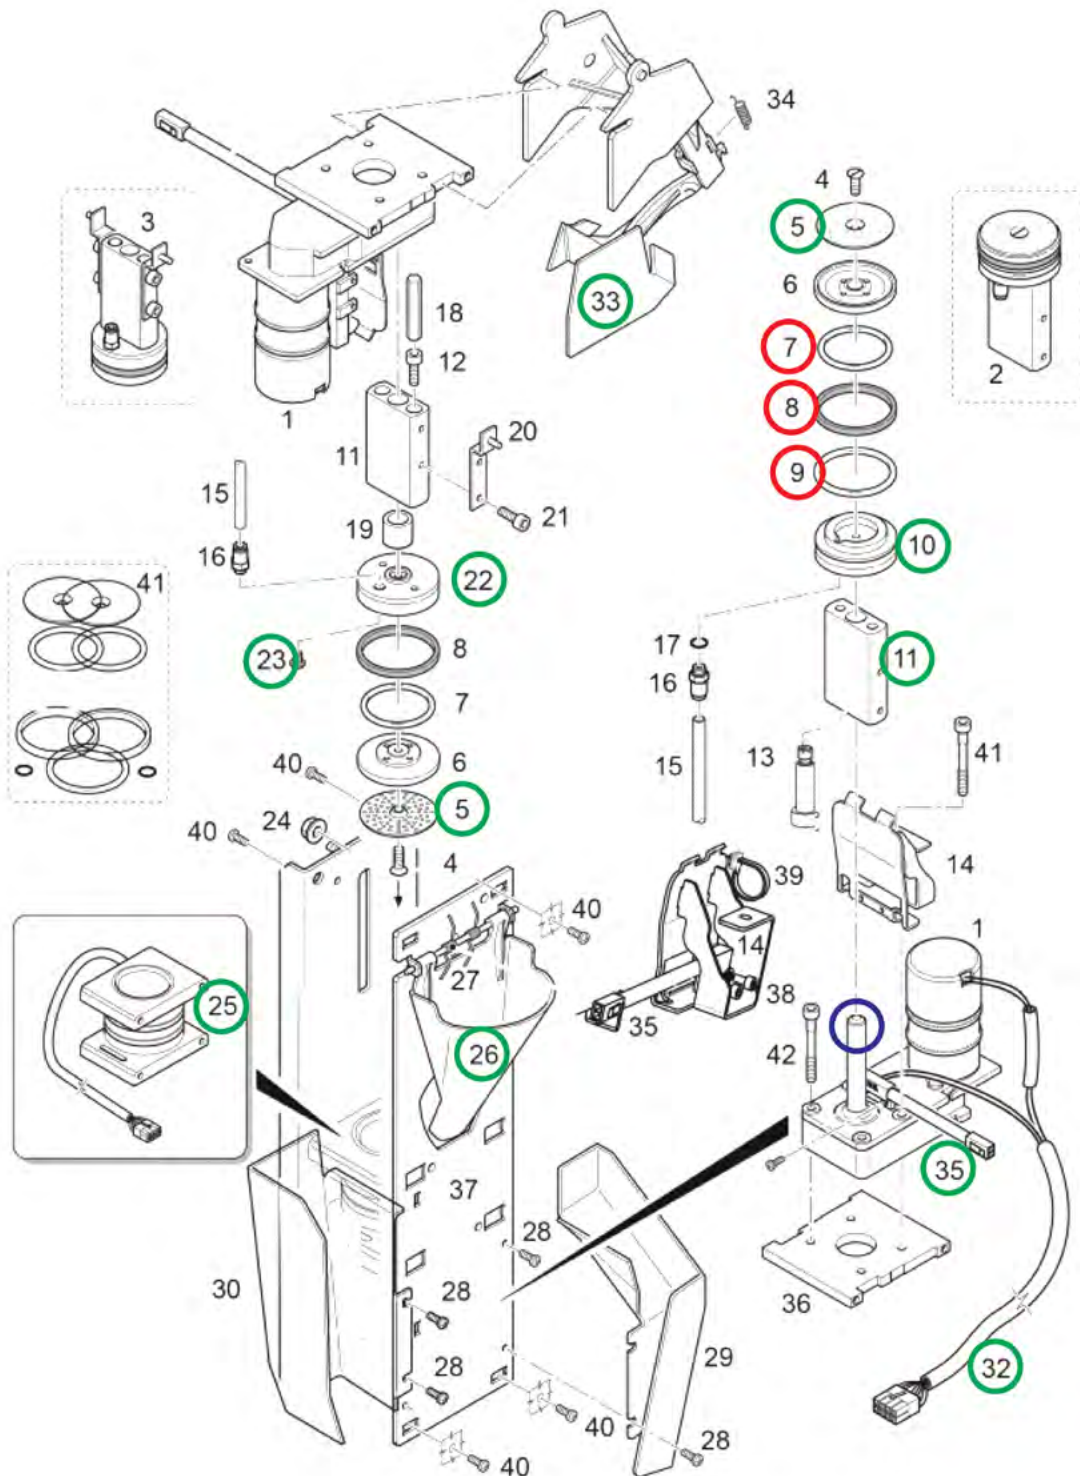

Egro Preventative Maintenance

Maintenance Cycle 2 (80,000 cycles or 2 years)

Basic Kit 99PM2-EBASIC14

	Check and Clean
	Lubricate
	Replace

To Do	Description	PN No.	Qty.	Fig.	Pos.
	Clean: brewing screen, upper piston head			A	5, 22, 23
	Clean: brewing screen, lower piston head			A	5, 10
	Replace: lower piston Turcon gasket	00039064	2	A	8
	Replace and Lube: lower piston red silicone O-ring	00100136.001	2	A	7
	Replace and Lube: brewing O-ring	00100506.001	1	A	9
	Lubricate: both motor spindles				
	Clean: coffee brewing chamber			A	28
	Check: wiring on spindle motors, piston shaft magnet			A	11, 33
	Clean: coffee ejector and funnel			A	26, 35
	Replace: drain tray O-rings	36405002/00002240	2	B	17
	Clean: wash out the puck bin			B	10
	Clean: wash the drain tray and drain grate			B	15, 16
	Clean: dust the top lid			B	5
	Replace: brewing spout assembly	10701391	1	C	24
	Check: tighten the spout bracket if needed			C	20
	Check: tighten front panel hinges if needed			C	8
	Replace: milk exhaust Y connector *if applicable	69200162	1	D	5
	Replace: drain hose	36901804	1	D	13
	Replace: 3-way brew plunger	00100149.001/34040178	1	E	3
	Replace: O-ring 8.73x1.78mm*	00100038.001	1	E	21
	Check and Replace: AV valve	10060060	1	F	20
	Check and Replace: pressure relief valve	00054926	1	F	21
	Replace: elbow connector	69200141	1	F	31
	Clean: wipe scale off level probe			F	8
	Replace: hot water 2-way plunger	34049013	1	G	23

Egro Preventative Maintenance

Maintenance Cycle 2 (80,000 cycles or 2 years)

Basic Kit 99PM2-EBASIC14

	Check and Clean
	Lubricate
	Replace

FIGURE A

Egro Preventative Maintenance

Maintenance Cycle 2 (80,000 cycles or 2 years)

Basic Kit 99PM2-EBASIC14

	Check and Clean
	Lubricate
	Replace

FIGURE B

Egro Preventative Maintenance

Maintenance Cycle 2 (80,000 cycles or 2 years)

Basic Kit 99PM2-EBASIC14

	Check and Clean
	Lubricate
	Replace