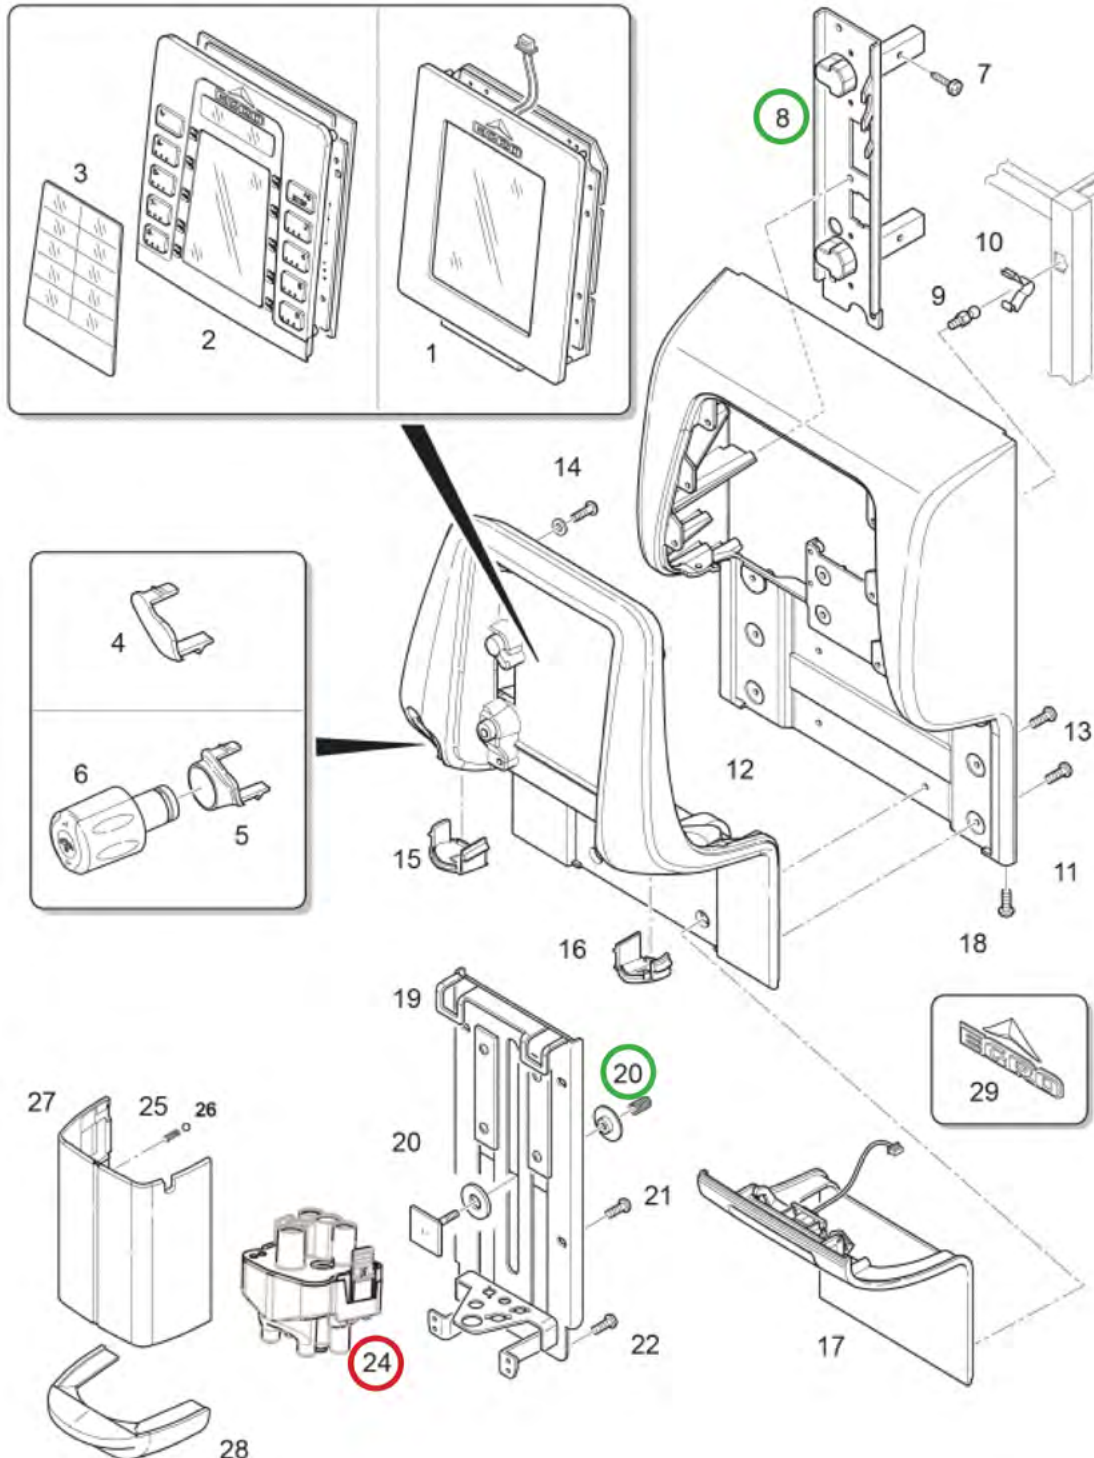

Egro Preventative Maintenance

Maintenance Cycle 2 (80,000 cycles or 2 years)

Basic Kit 99PM2-EBASIC14

	Check and Clean
	Lubricate
	Replace