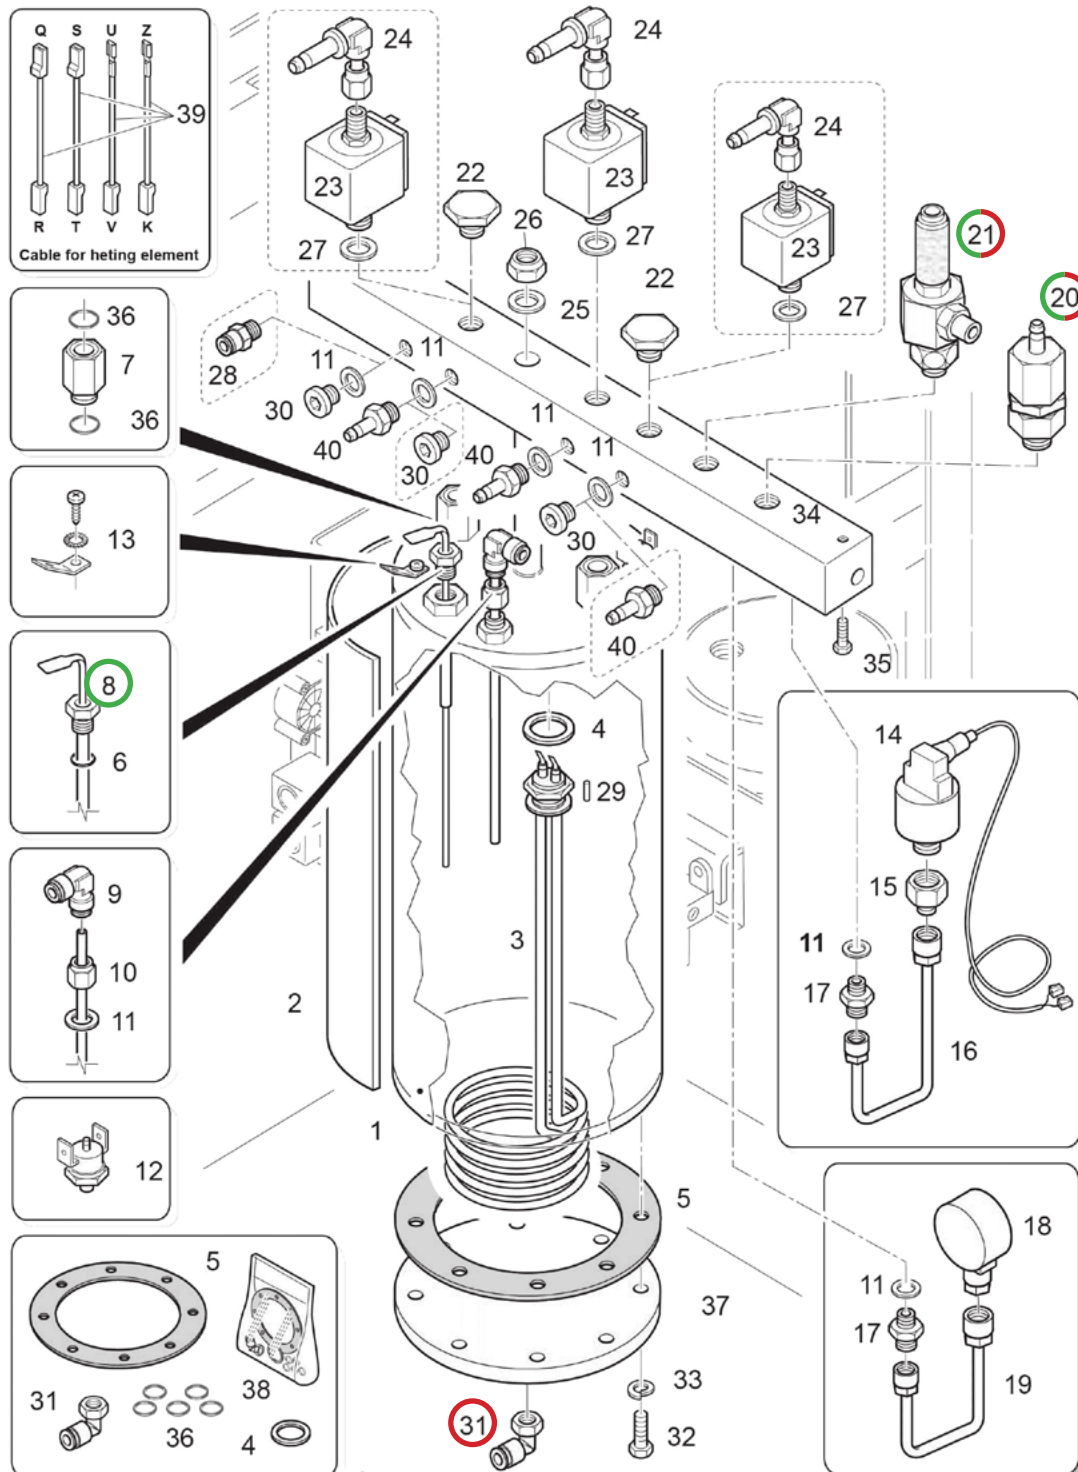

Egro Preventative Maintenance

Maintenance Cycle 2 (80,000 cycles or 2 years)

Basic Kit 99PM2-EBASIC14

	Check and Clean
	Lubricate
	Replace