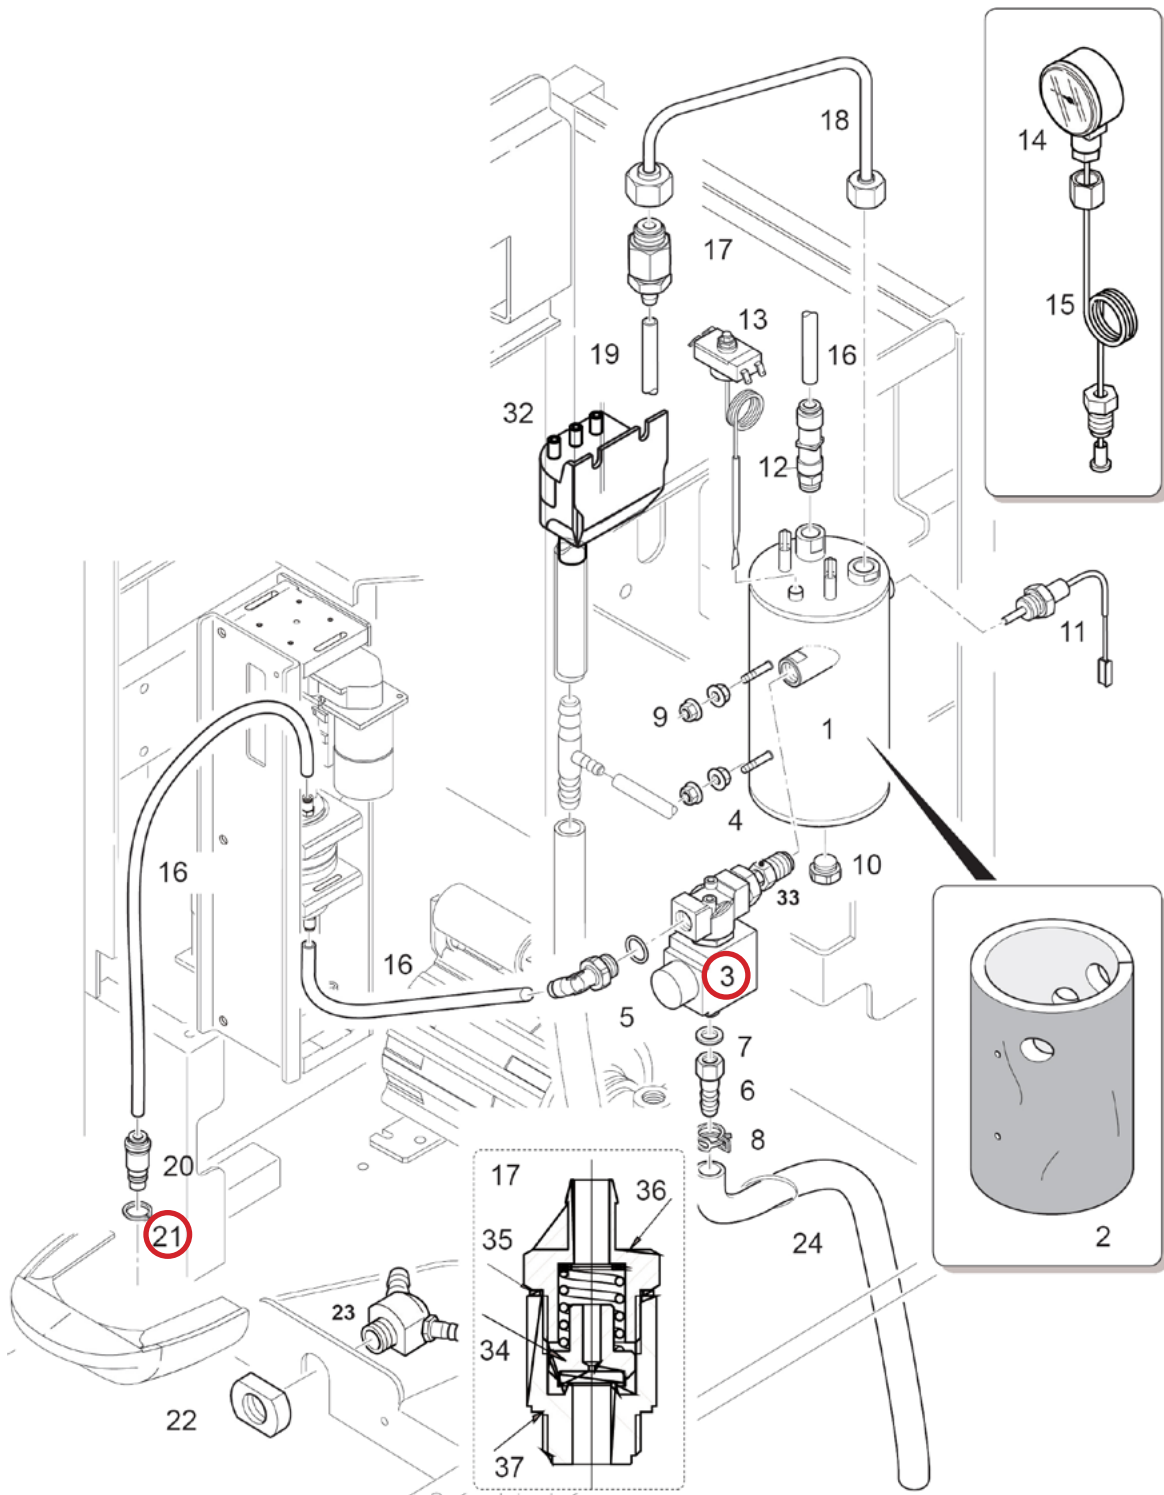

FIGURE C

Egro Preventative Maintenance

Maintenance Cycle 2 (80,000 cycles or 2 years)

Basic Kit 99PM2-EBASIC14

	Check and Clean
	Lubricate
	Replace

FIGURE D

Egro Preventative Maintenance

Maintenance Cycle 2 (80,000 cycles or 2 years)

Basic Kit 99PM2-EBASIC14

	Check and Clean
	Lubricate
	Replace

FIGURE E

Egro Preventative Maintenance

Maintenance Cycle 2 (80,000 cycles or 2 years)

Basic Kit 99PM2-EBASIC14

	Check and Clean
	Lubricate
	Replace