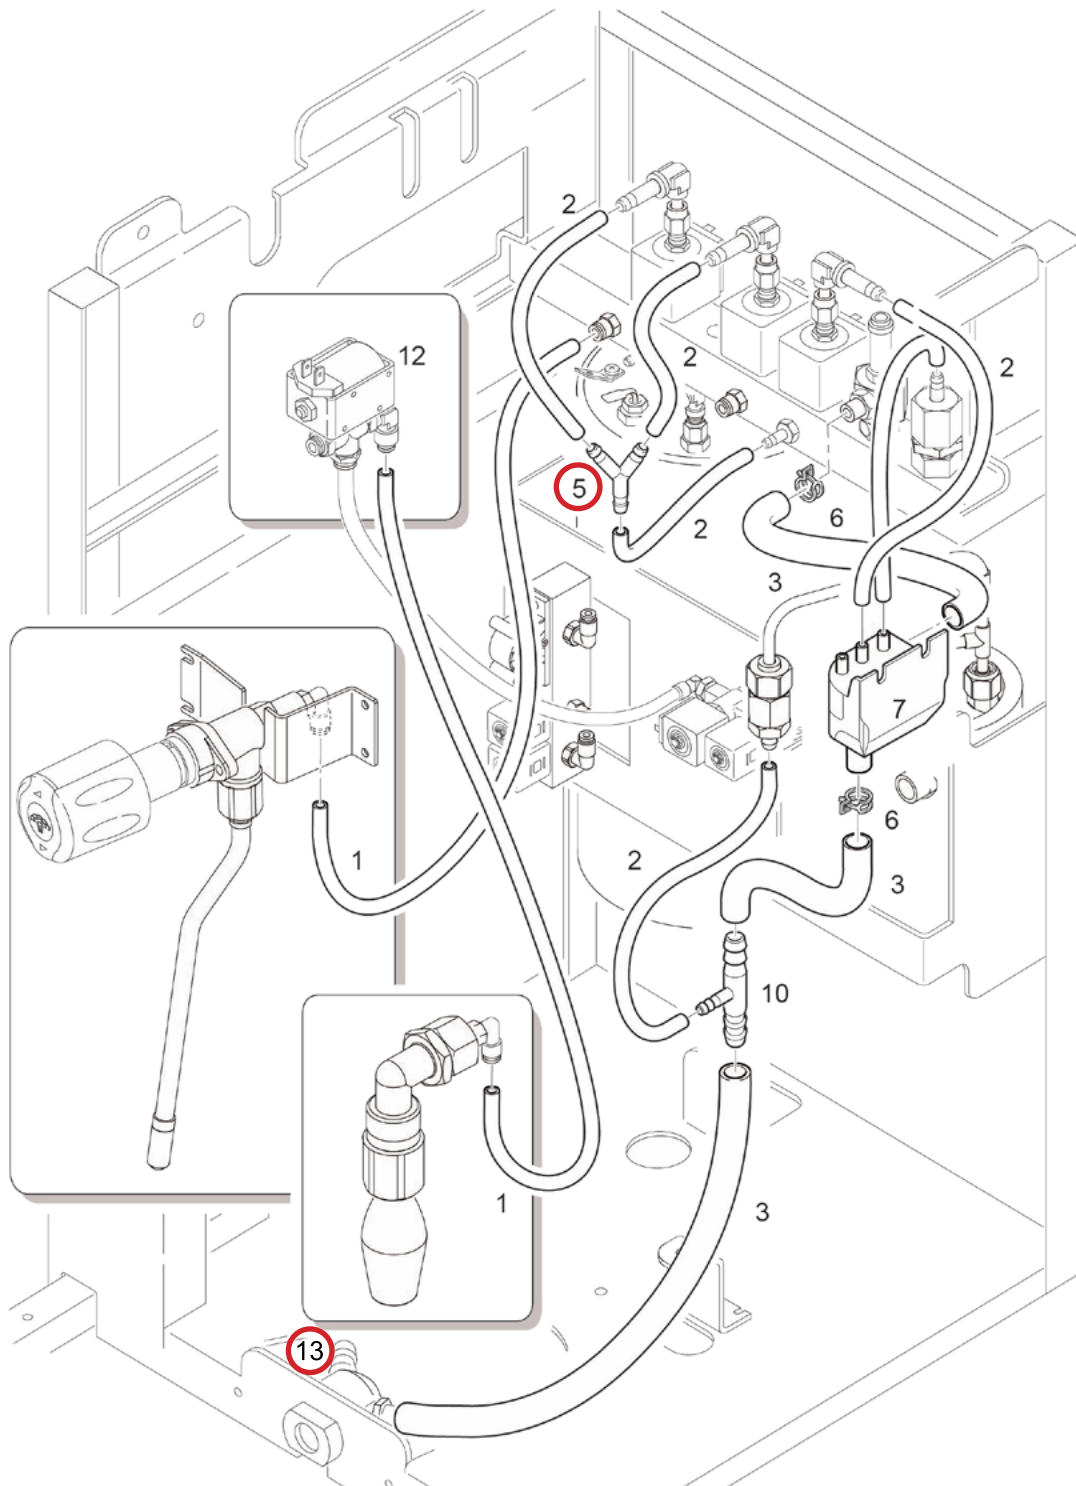

FIGURE C

Egro Preventative Maintenance

Maintenance Cycle 2 (80,000 cycles or 2 years)

Basic Kit 99PM2-EBASIC14

	Check and Clean
	Lubricate
	Replace

FIGURE D

Egro Preventative Maintenance

Maintenance Cycle 2 (80,000 cycles or 2 years)