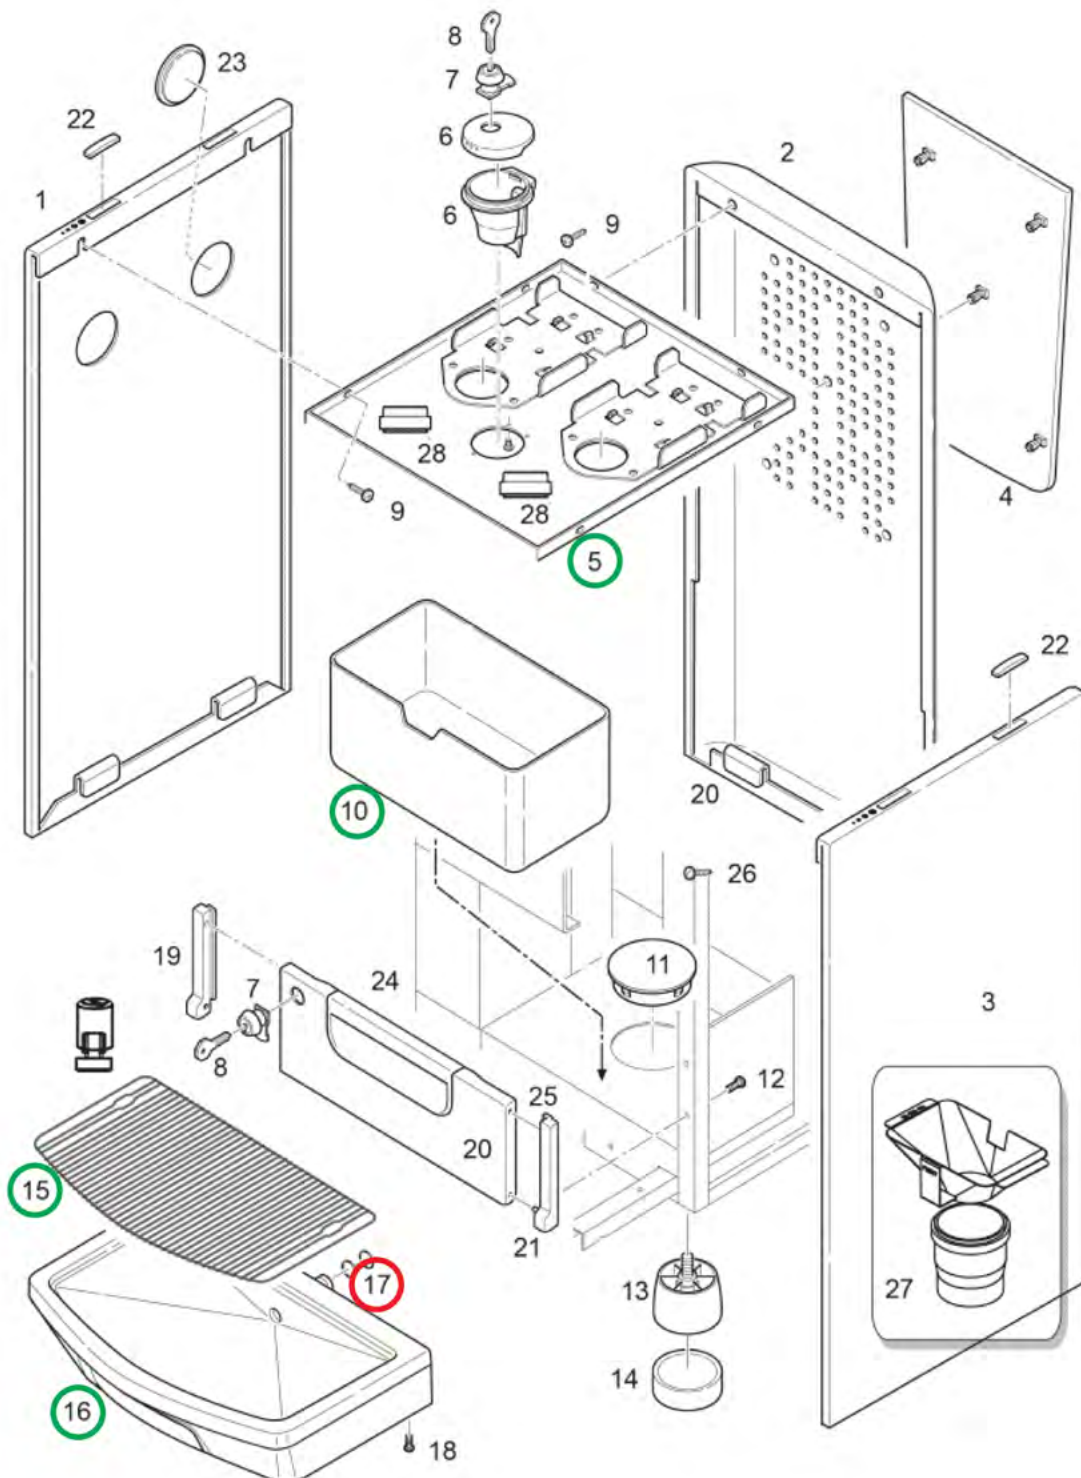

## Maintenance Cycle 2 (80,000 cycles or 2 years)

Basic Kit 99PM2-EBASIC14-CMF

	Check and Clean
	Lubricate
	Replace

FIGURE B