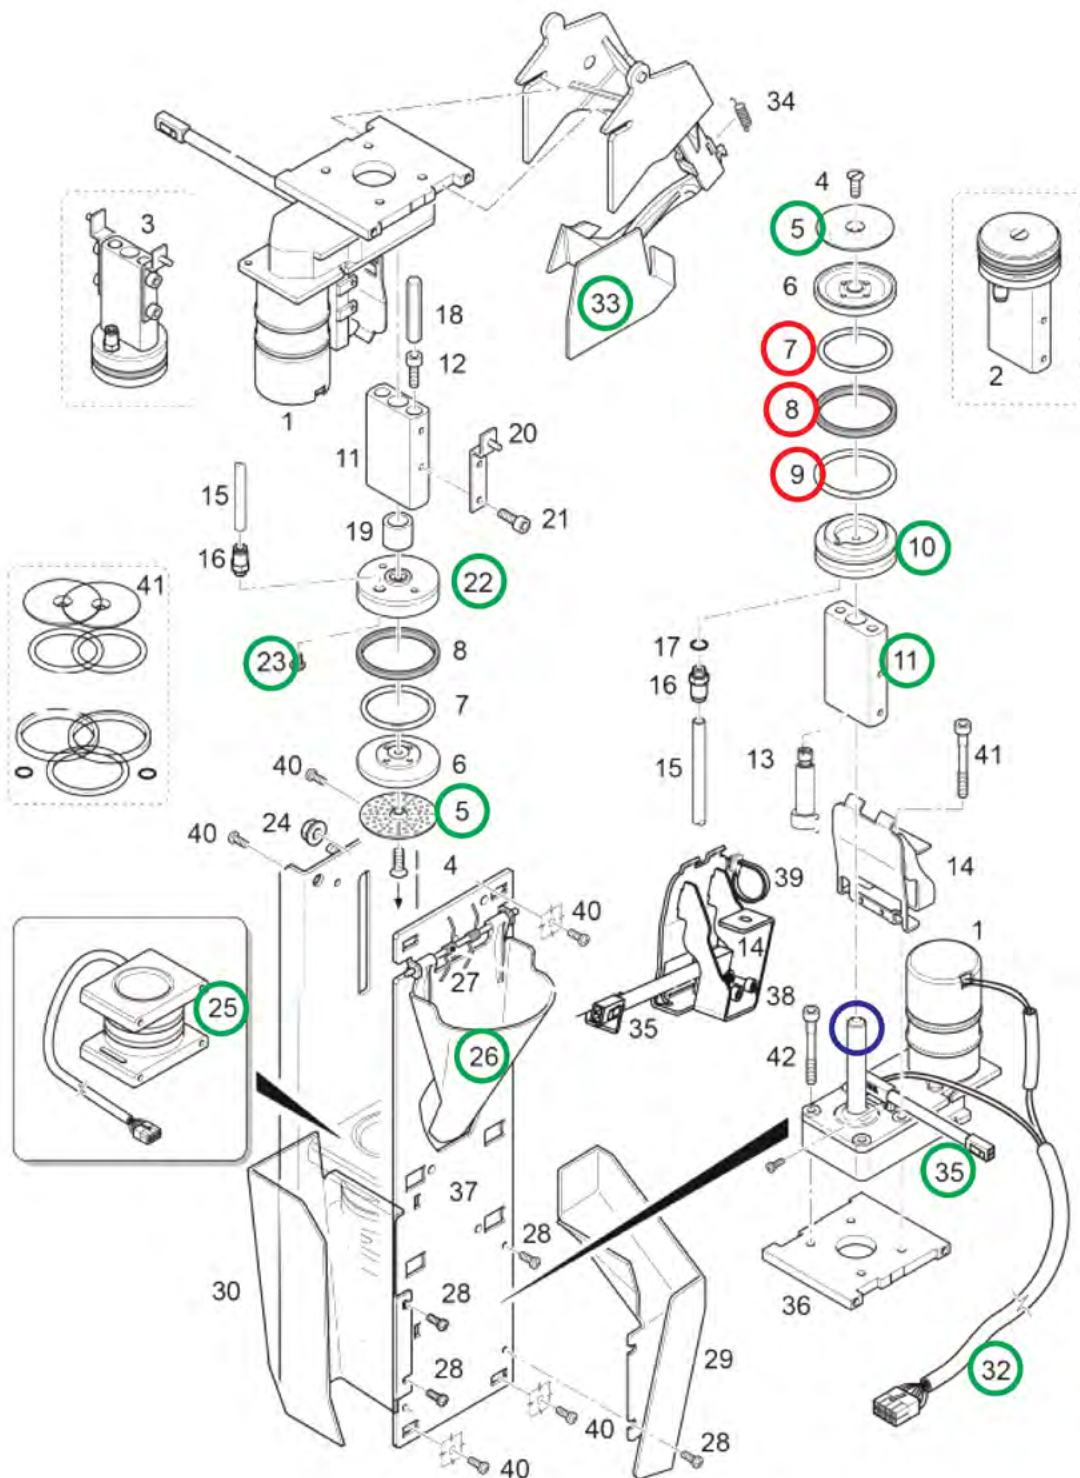

Egro Preventative Maintenance

Maintenance Cycle 2 (80,000 cycles or 2 years)

Basic Kit

99PM2-EBASIC14-CMF